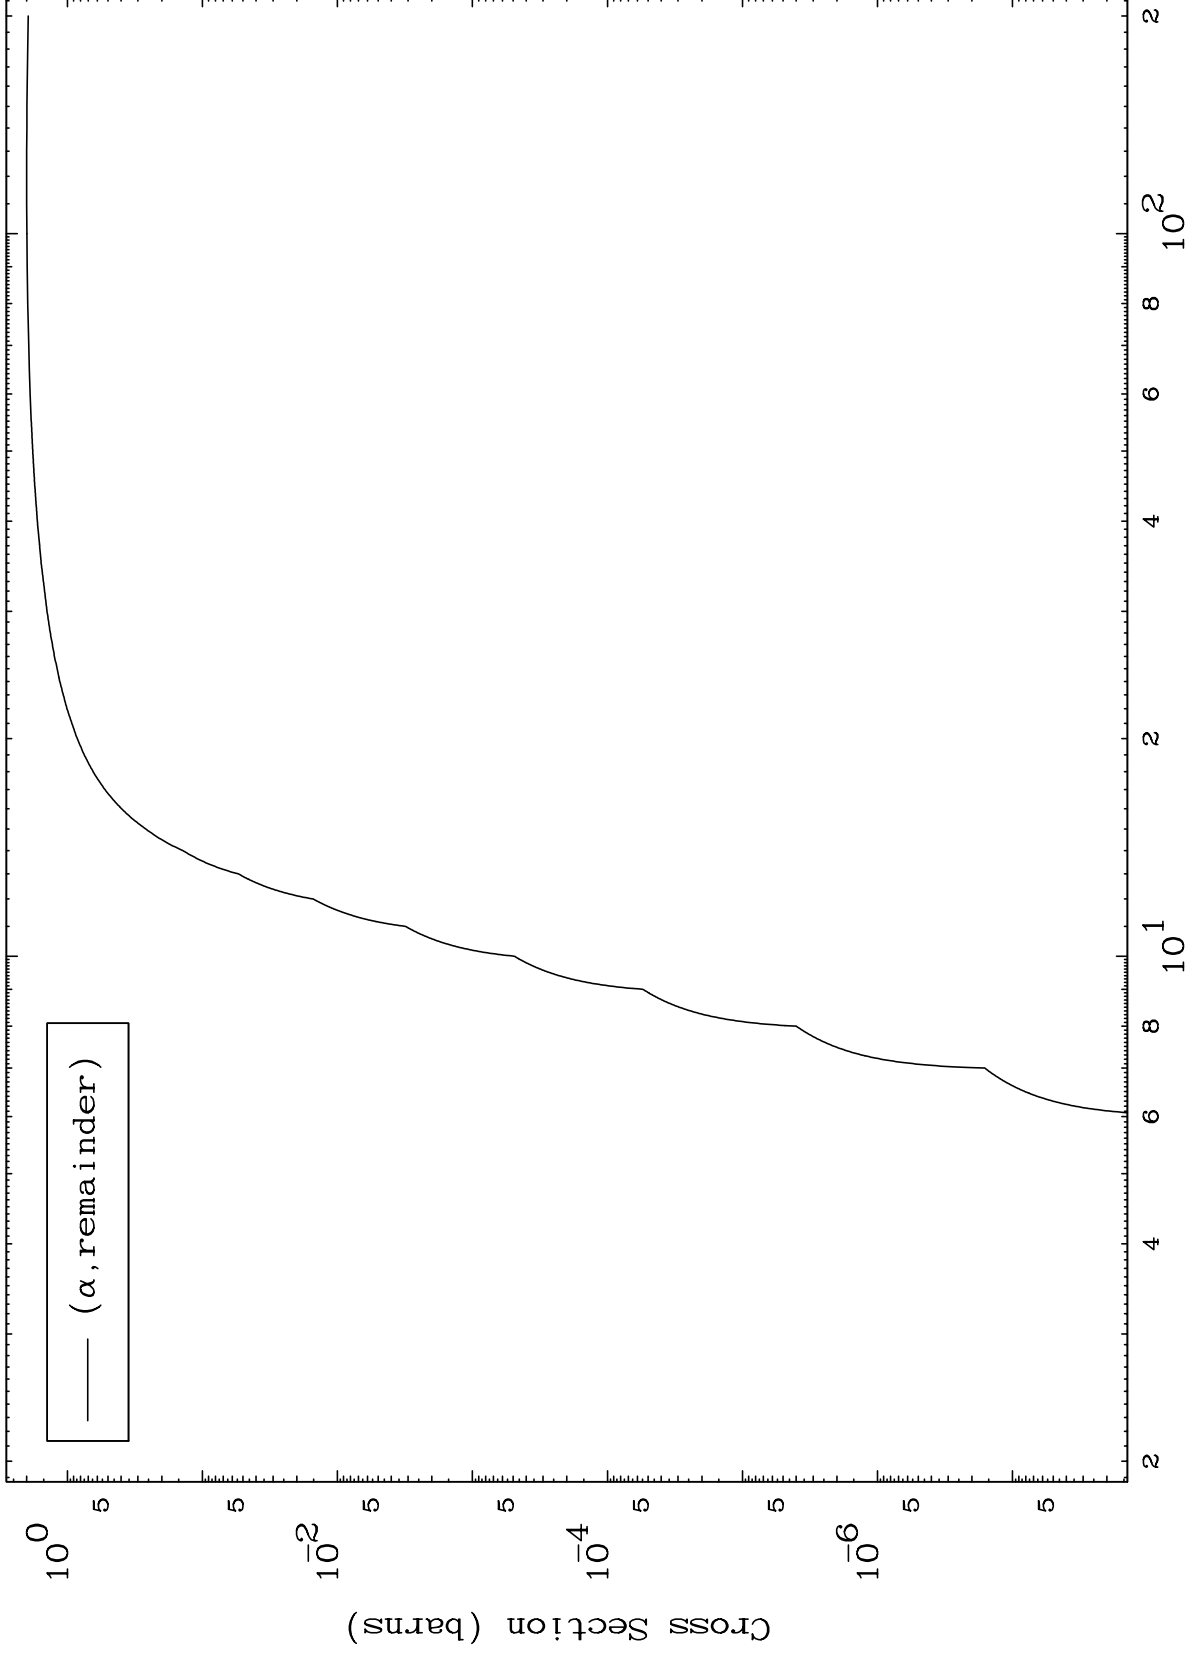

Press Mouse Button to Start

MAT 4746

$\alpha$  Major

47-Ag-114

0 Kelvin Cross Sections

1

Incident Energy (MeV)

47-Ag-114