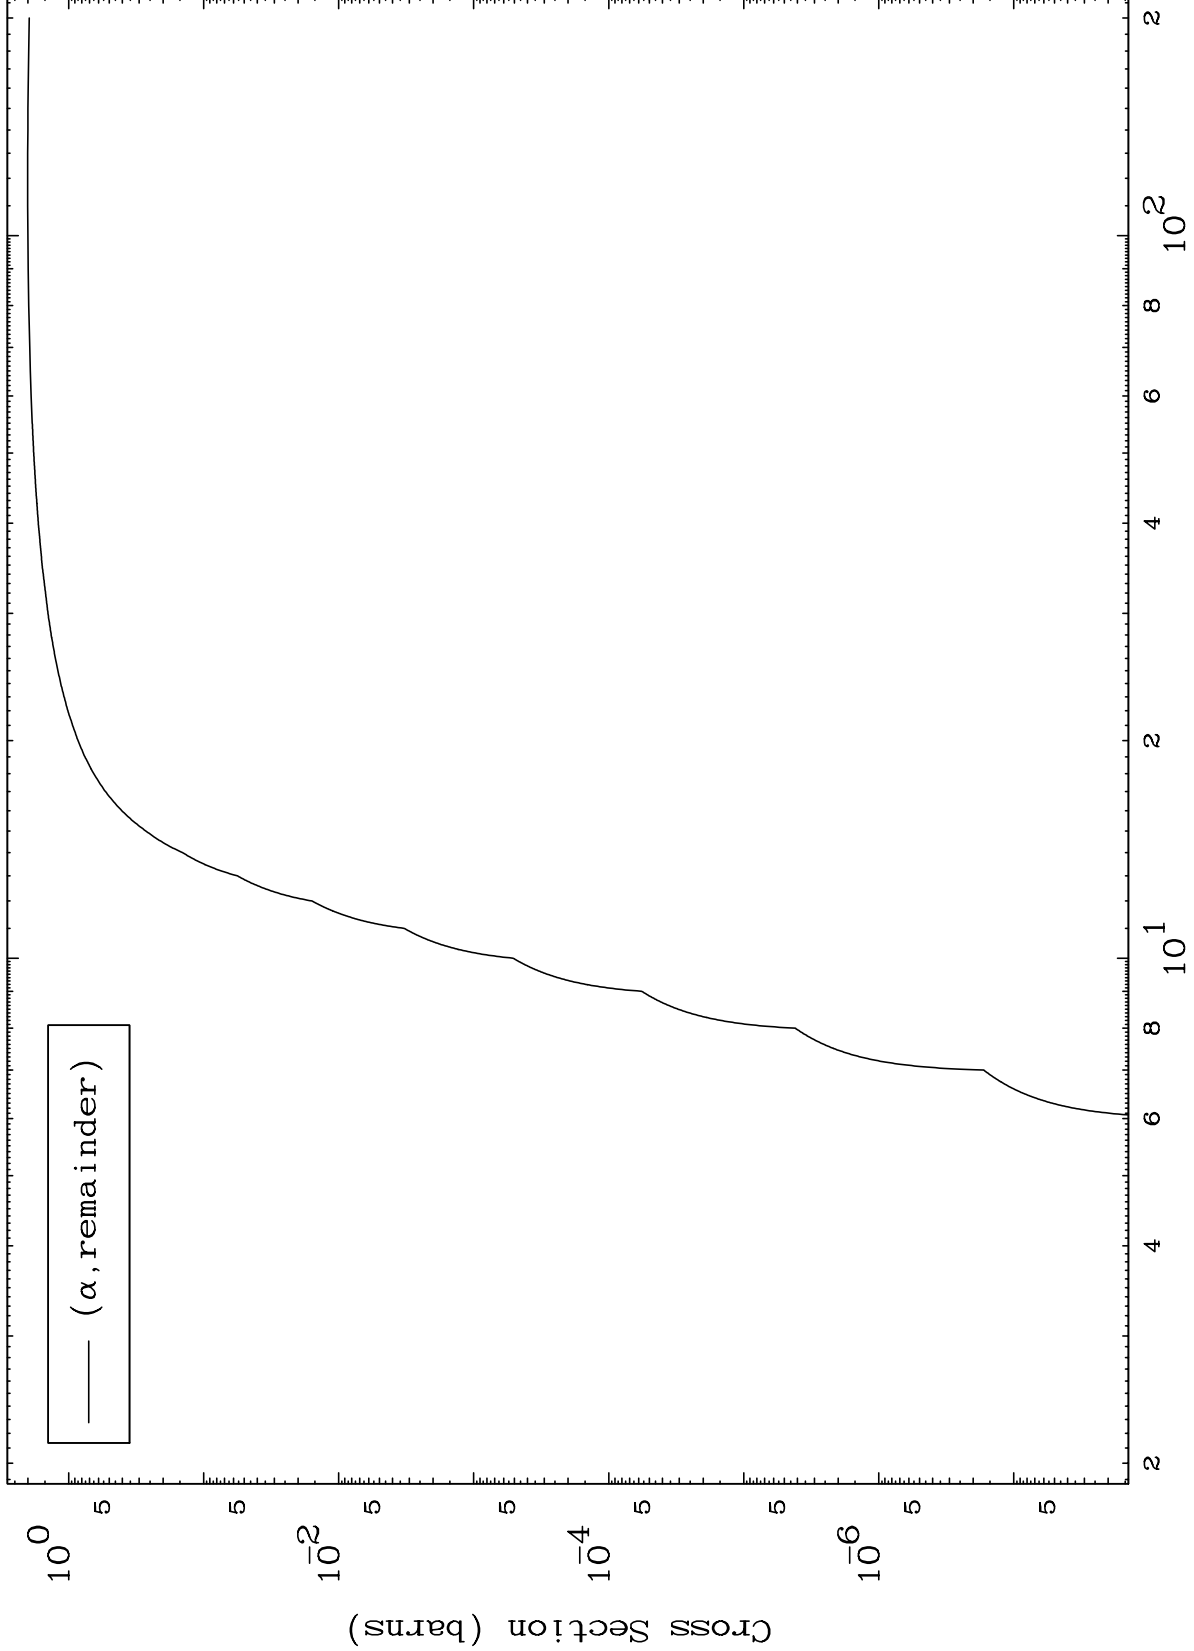

Press Mouse Button to Start

MAT 4750

$\alpha$  Major

47-Ag-115

0 Kelvin Cross Sections

1

Incident Energy (MeV)

47-Ag-115