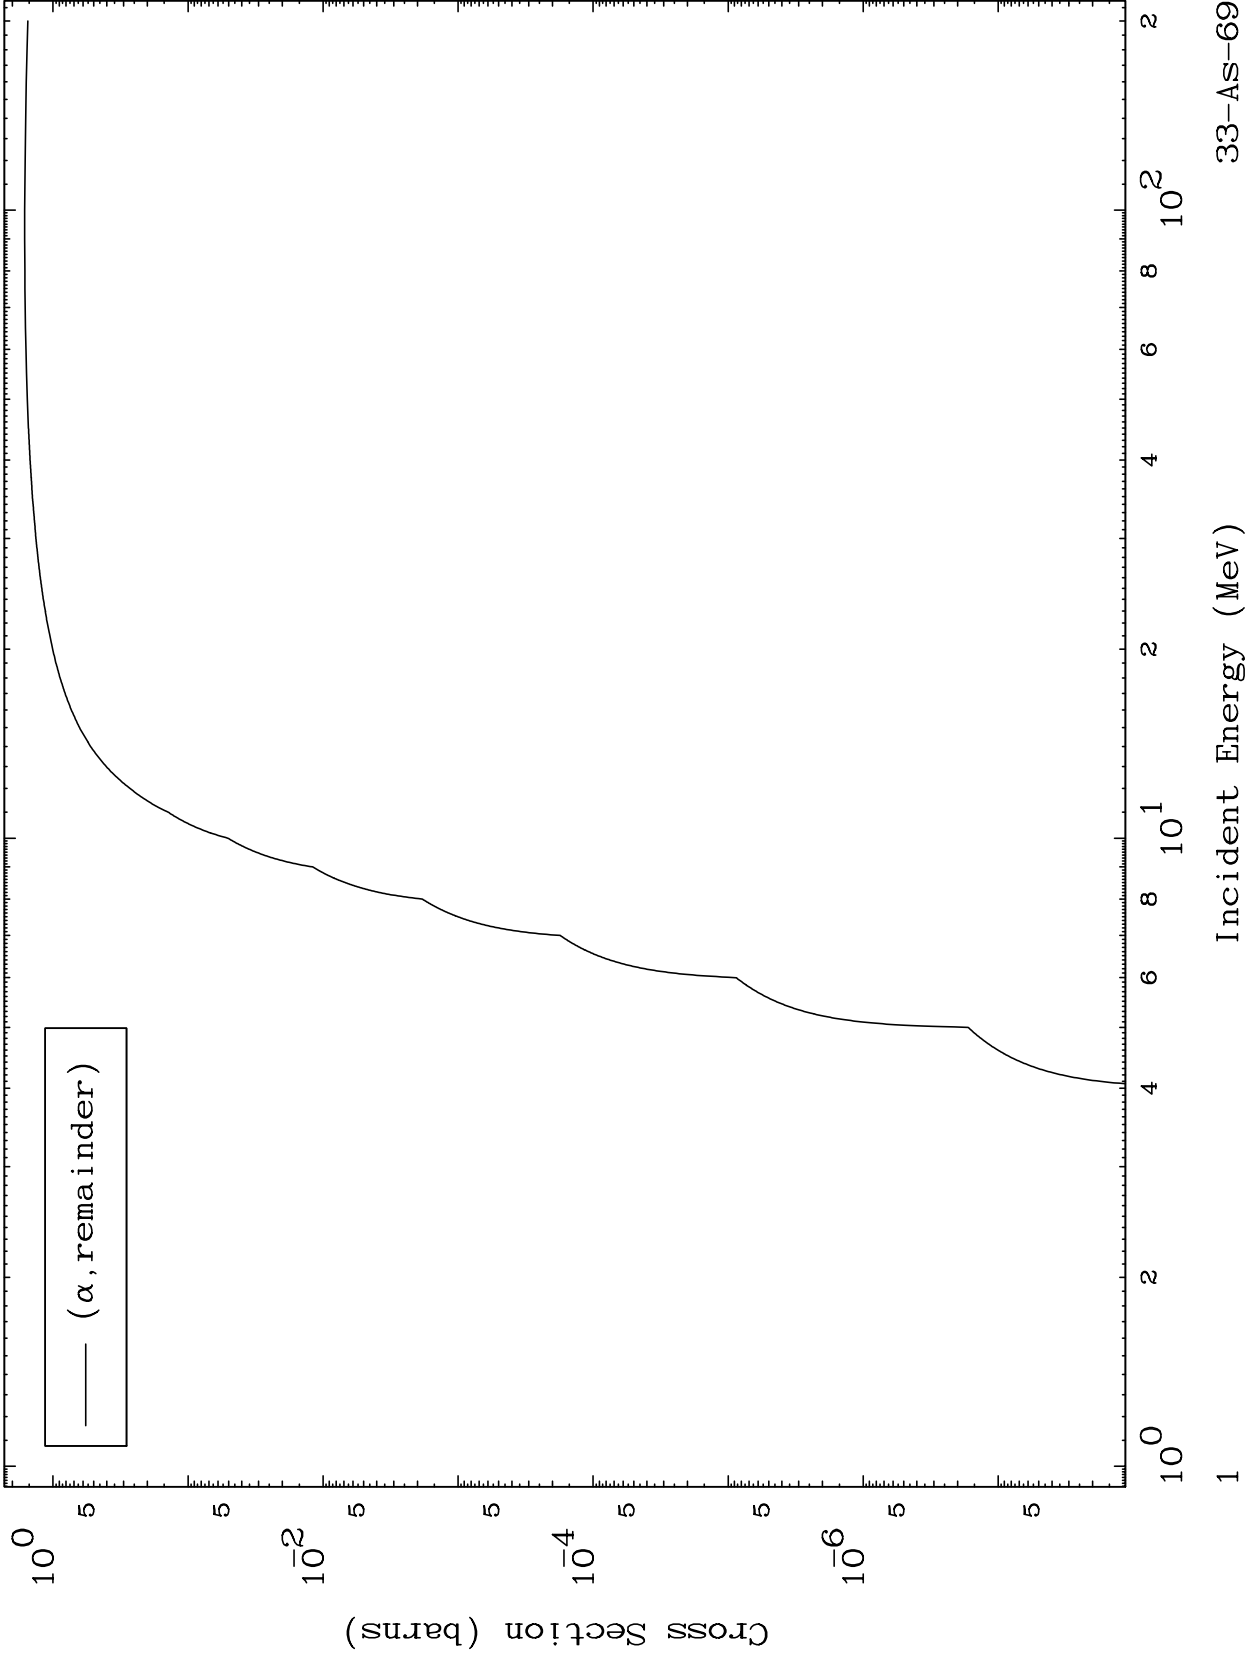

Press Mouse Button to Start

MAT 3307

α Major

33-As-69

0 Kelvin Cross Sections

33-As-69