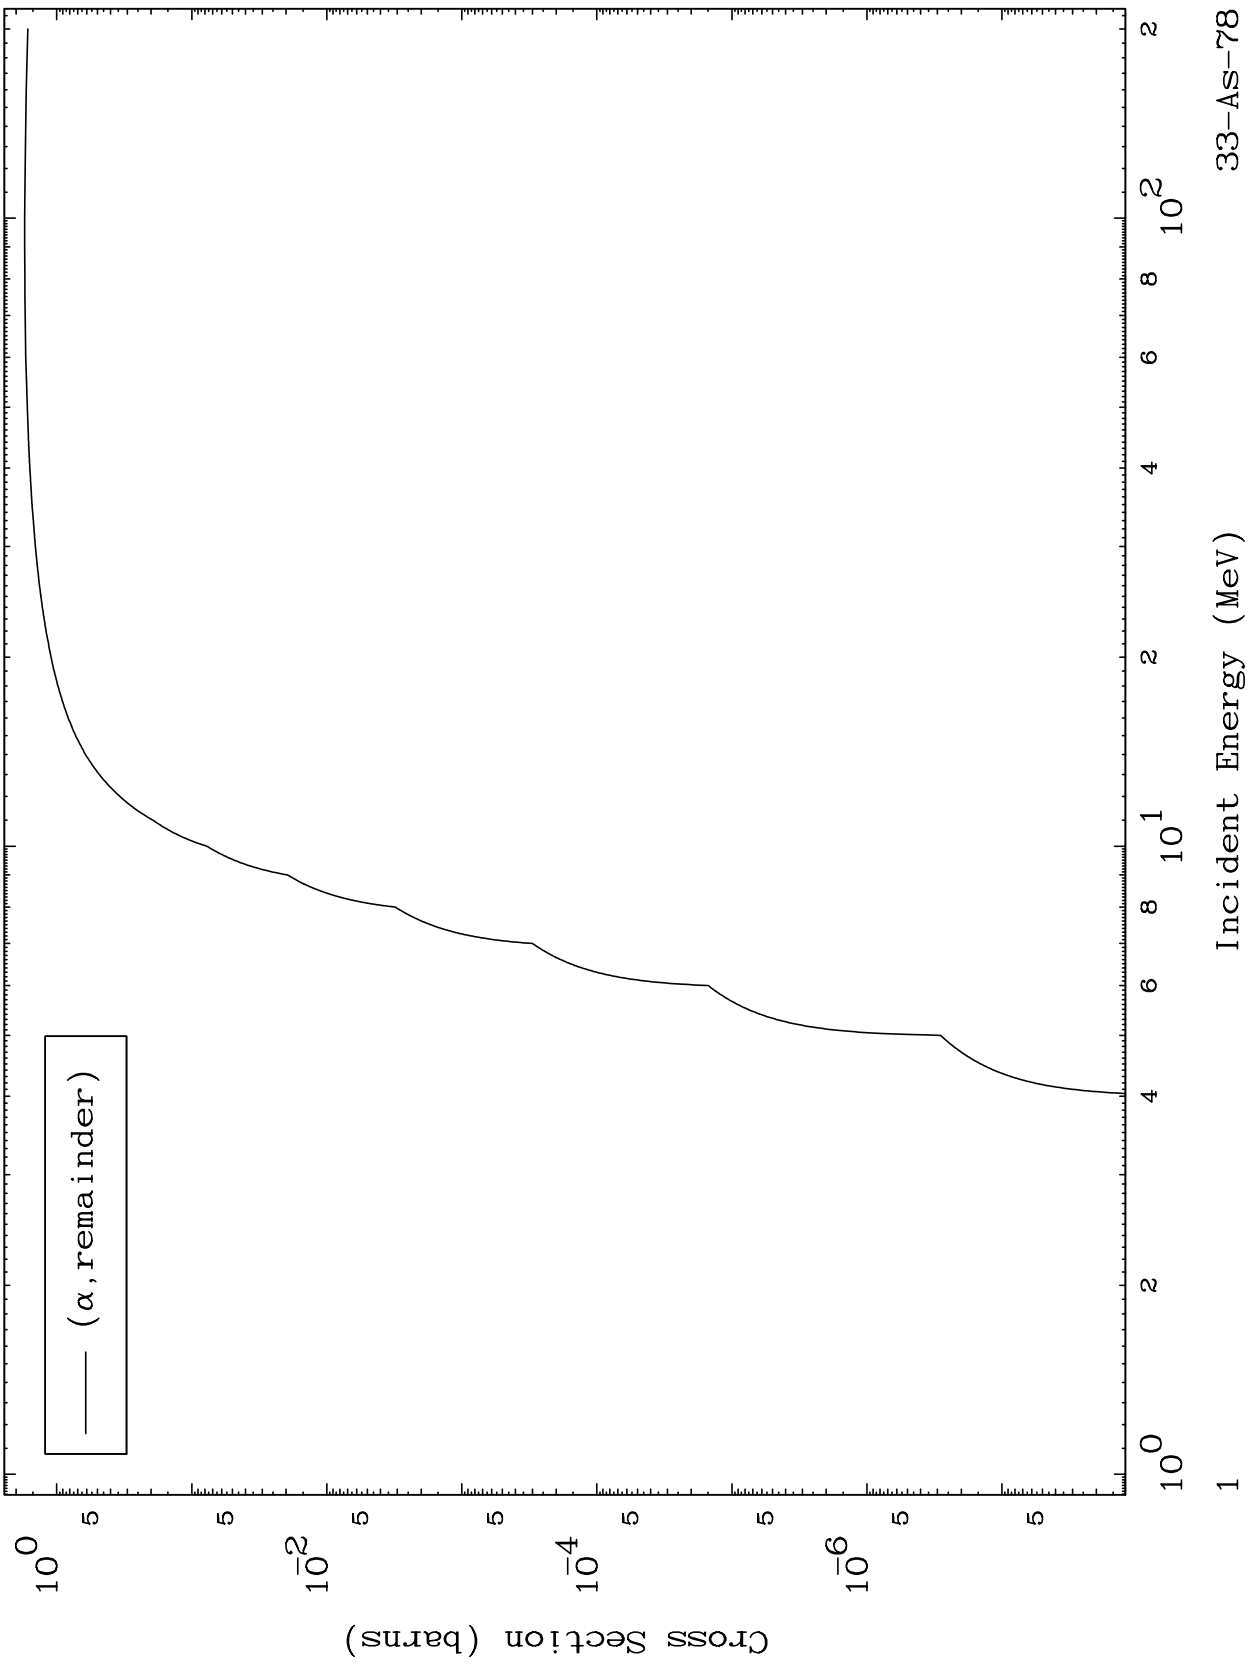

Press Mouse Button to Start

MAT 3334

$\alpha$  Major

33-As-78

0 Kelvin Cross Sections

33-As-78