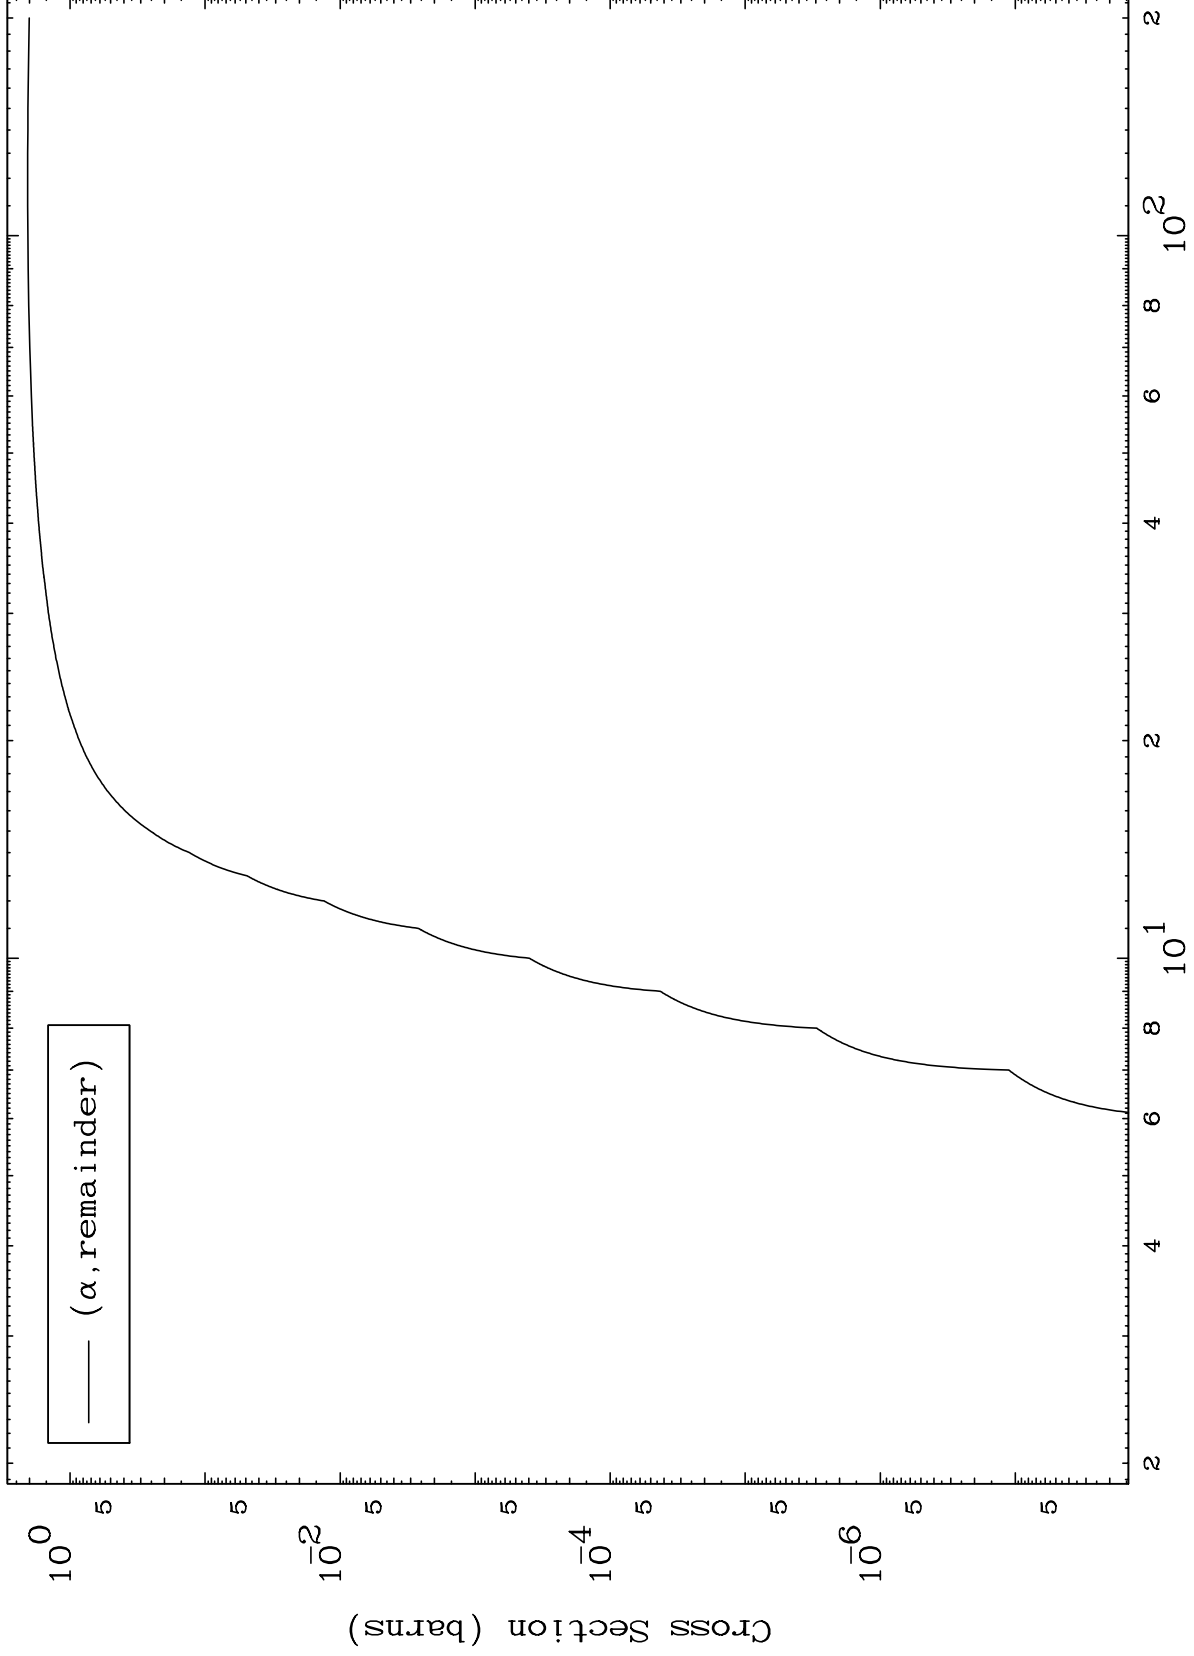

Press Mouse Button to Start

MAT 4871

$\alpha$  Major

48-Cd-121

0 Kelvin Cross Sections

1

Incident Energy (MeV)

48-Cd-121