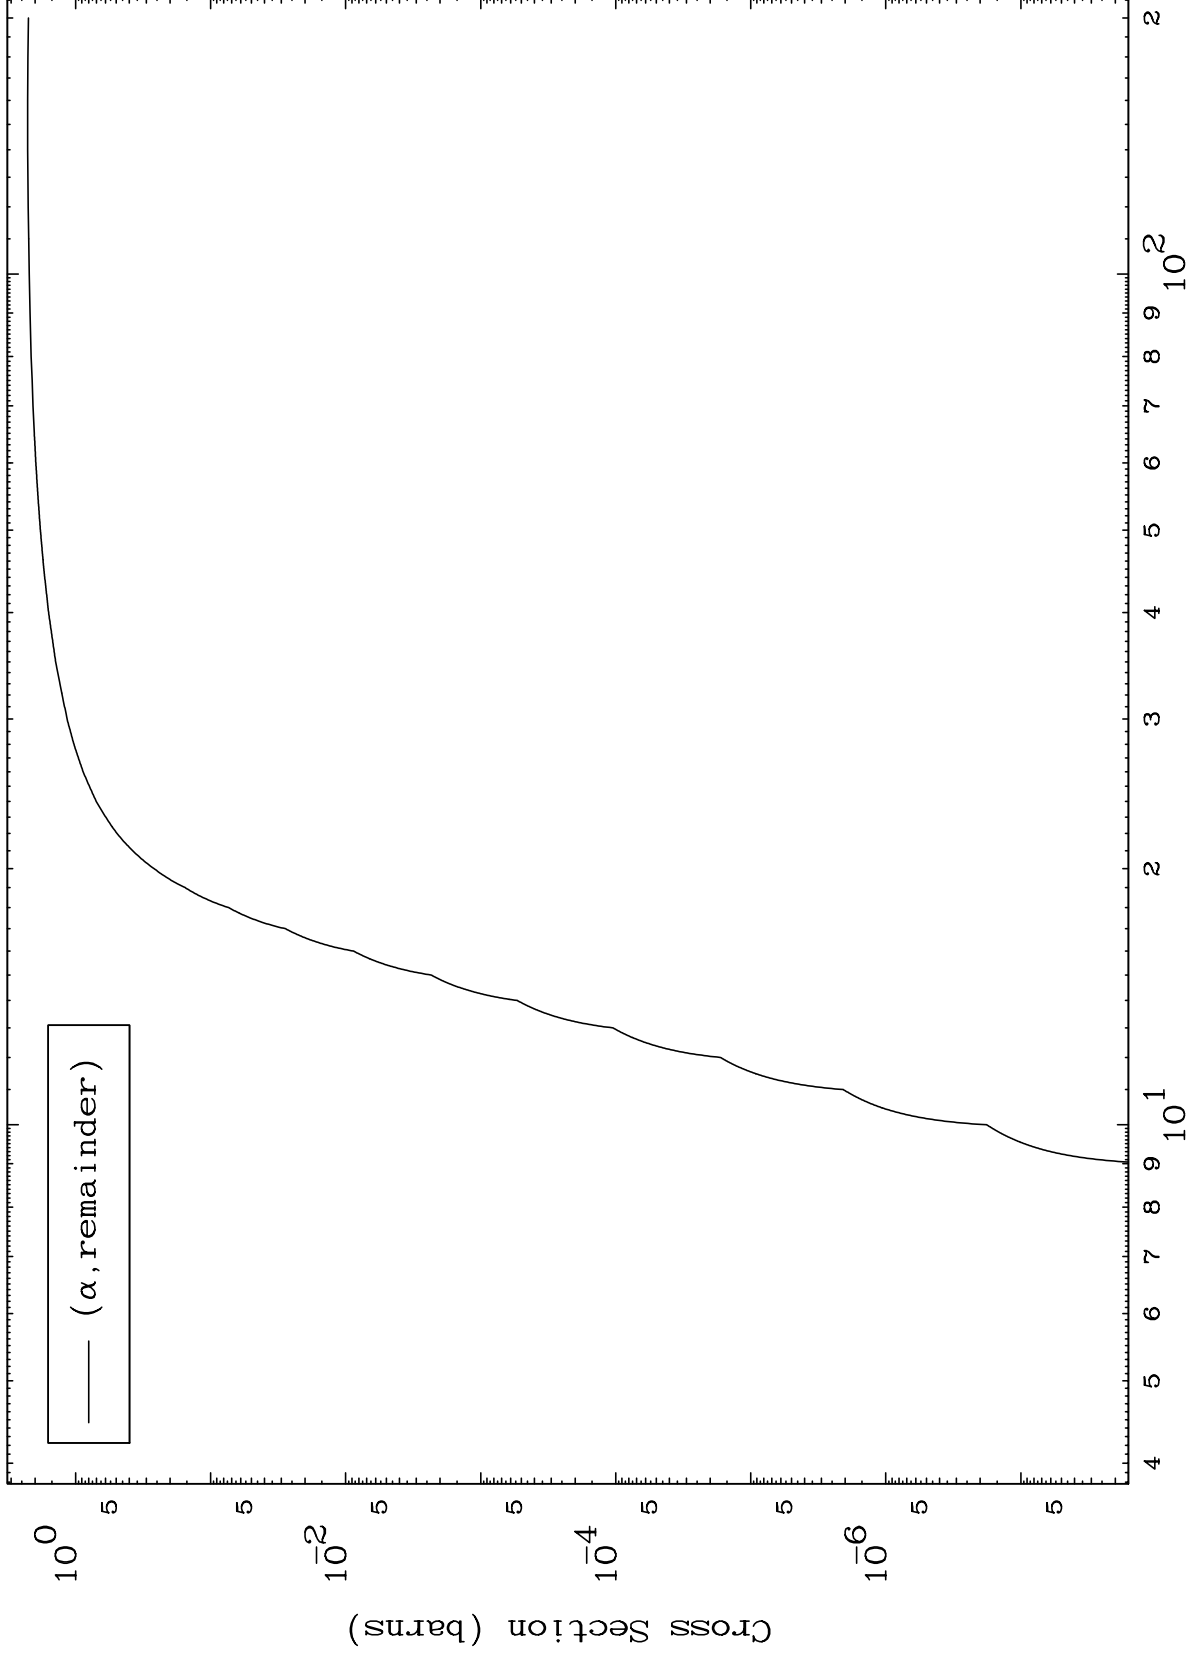

Press Mouse Button to Start

MAT 6699

α Major
0 Kelvin Cross Sections

67-Ho-156

1

67-Ho-156