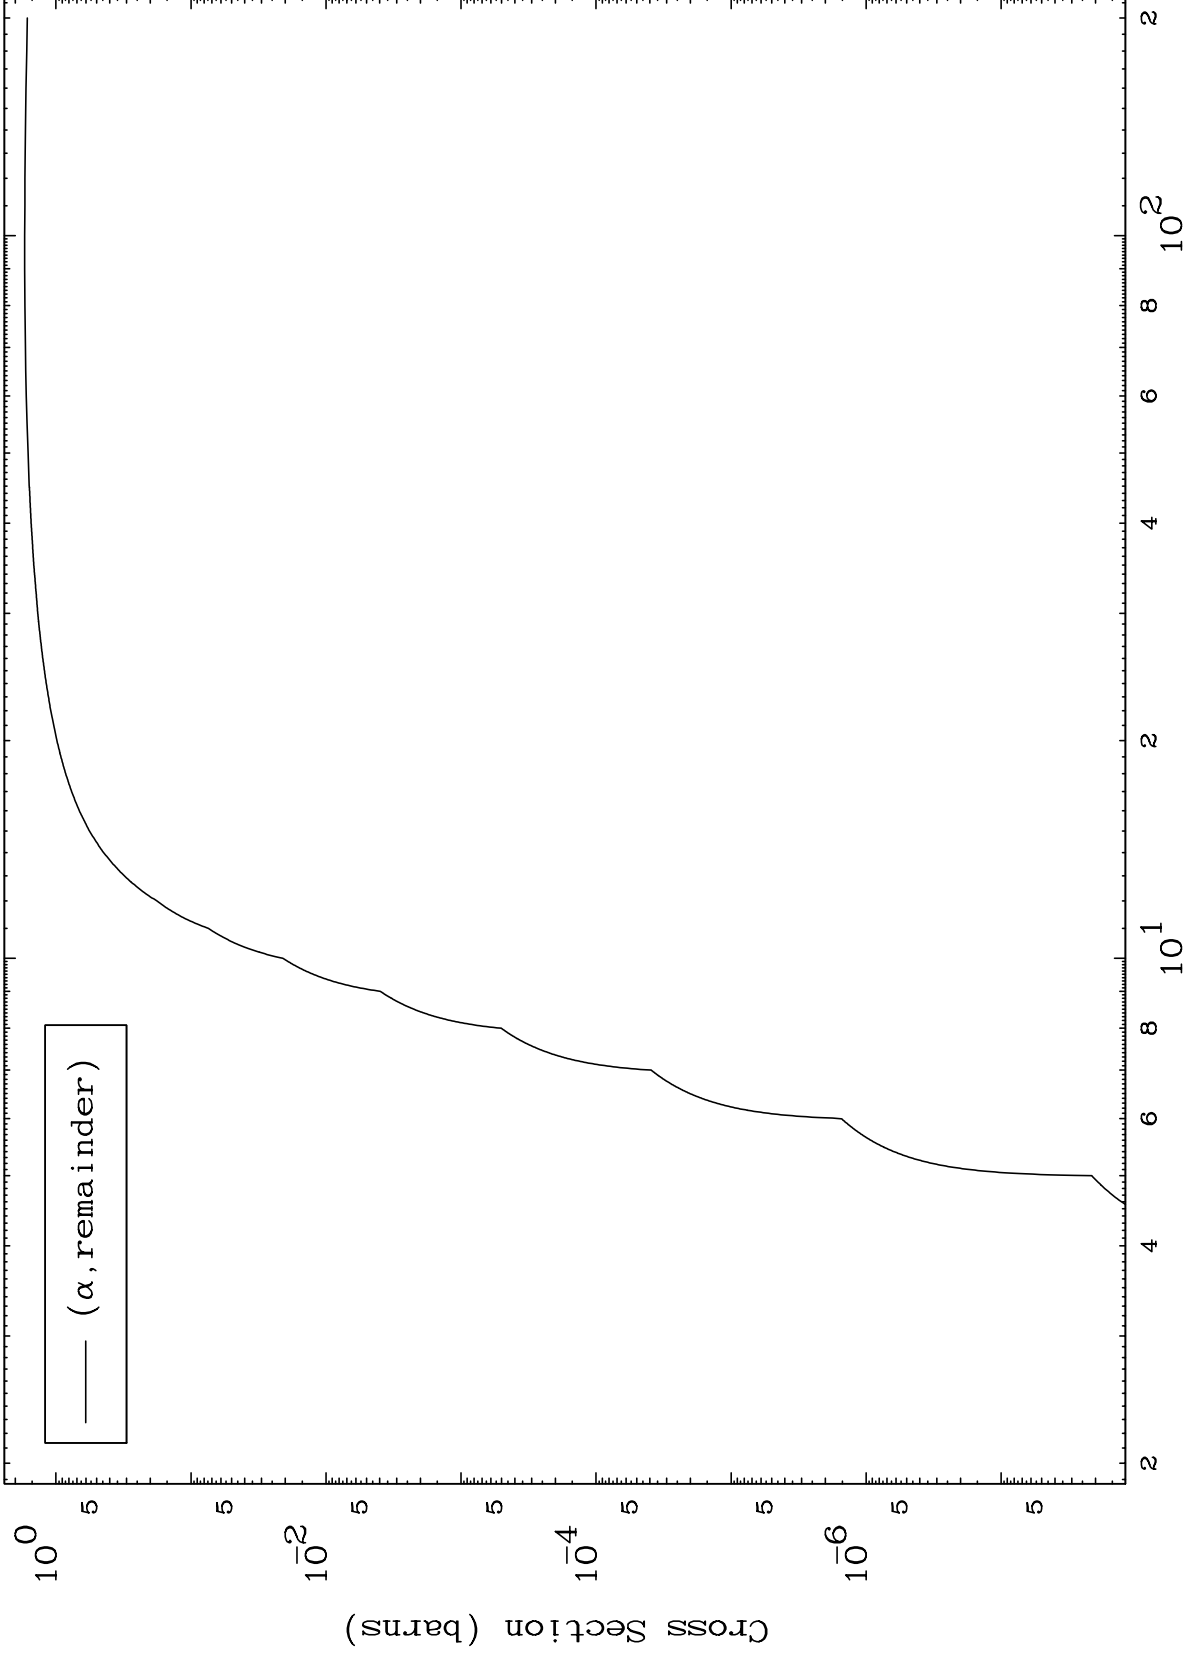

Press Mouse Button to Start

MAT 3625

$\alpha$  Major

36-Kr-78

0 Kelvin Cross Sections

1

Incident Energy (MeV)

36-Kr-78