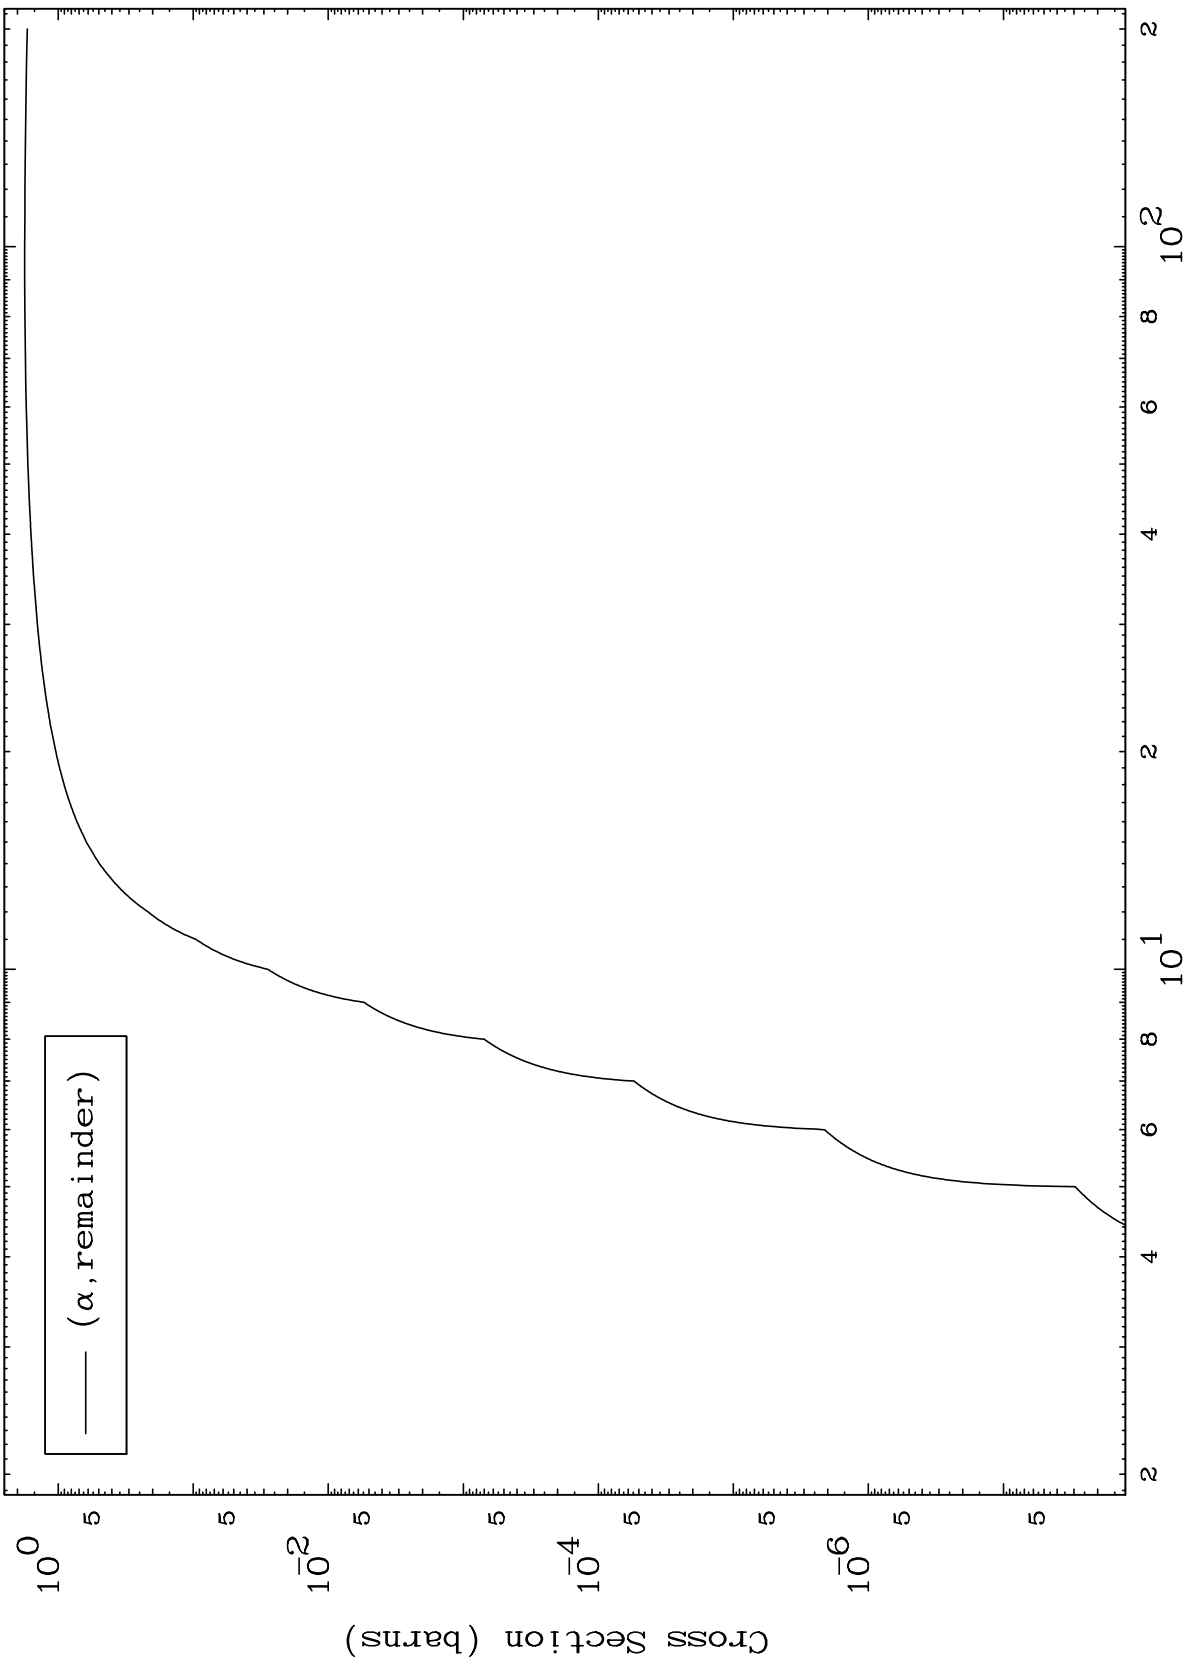

Press Mouse Button to Start

MAT 3643

α Major

36-Kr-84

0 Kelvin Cross Sections

1

Incident Energy (MeV)

36-Kr-84