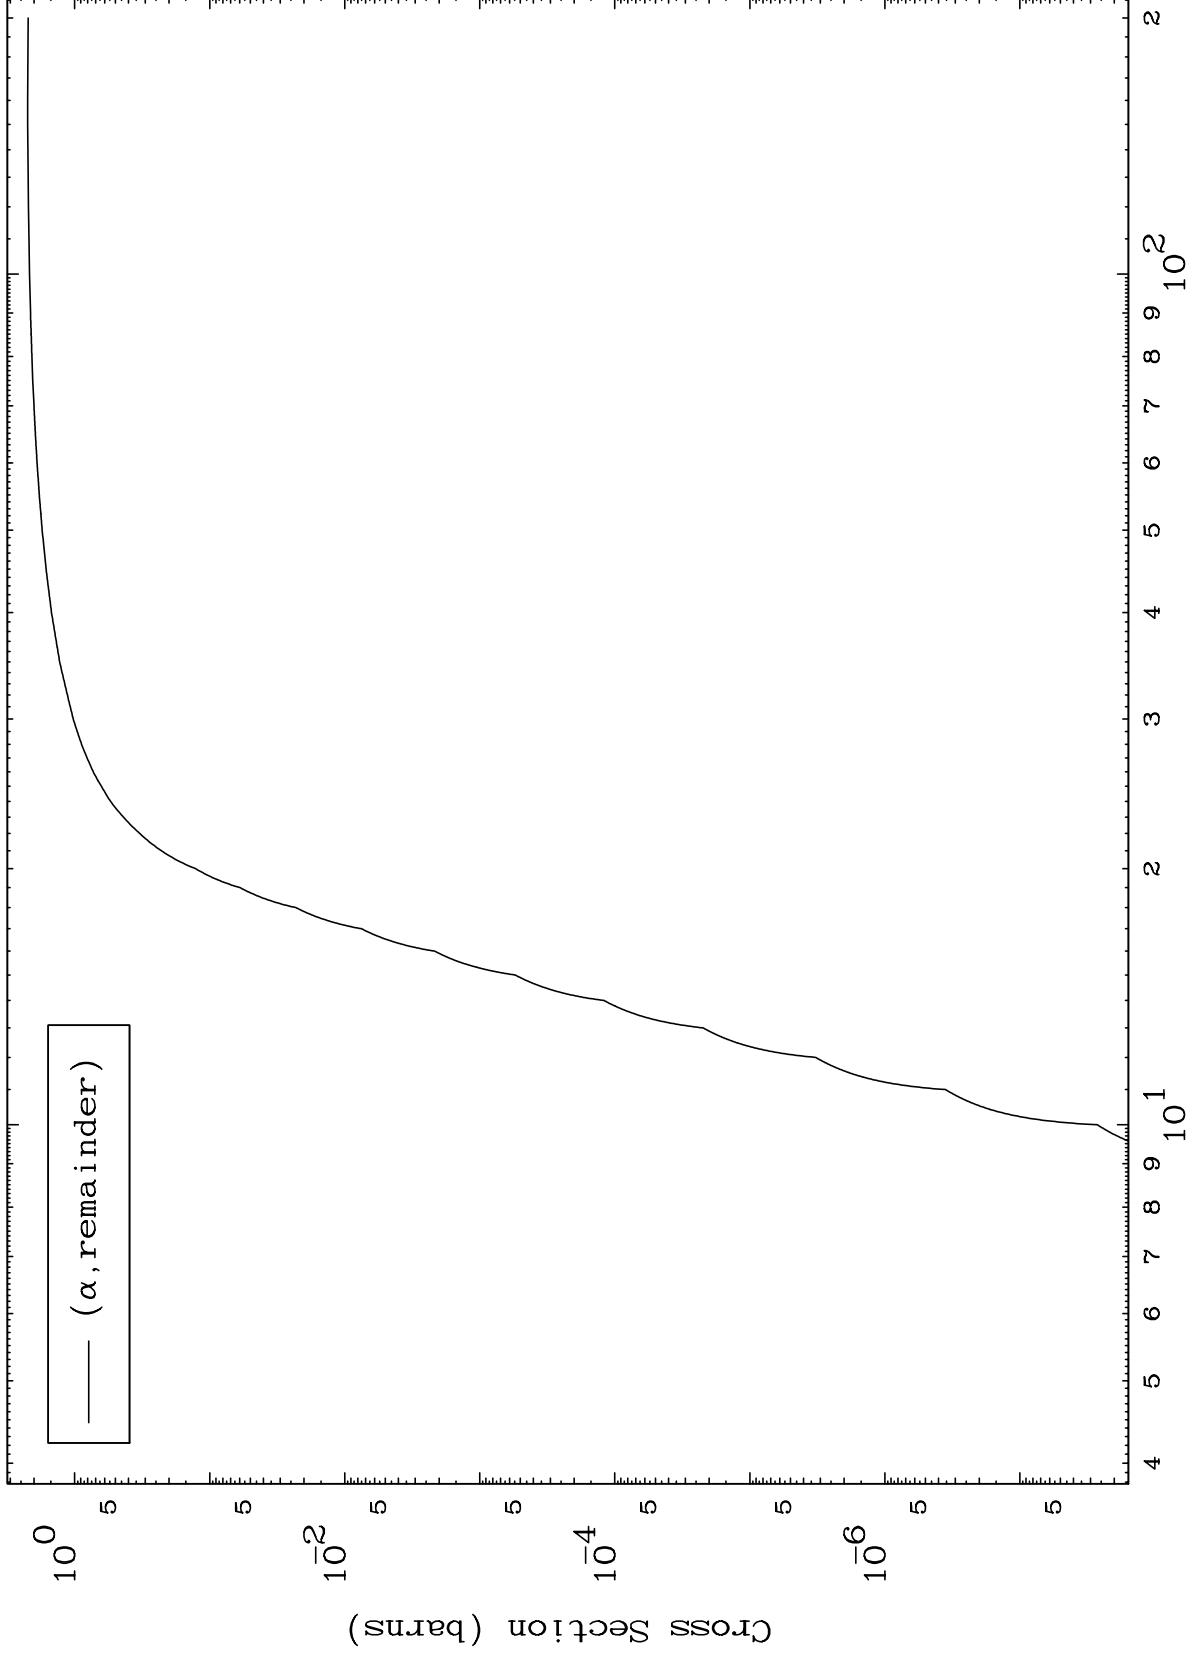

Press Mouse Button to Start

MAT 7063

$\alpha$  Major

71-Lu-154

0 Kelvin Cross Sections

1

Incident Energy (MeV)

71-Lu-154