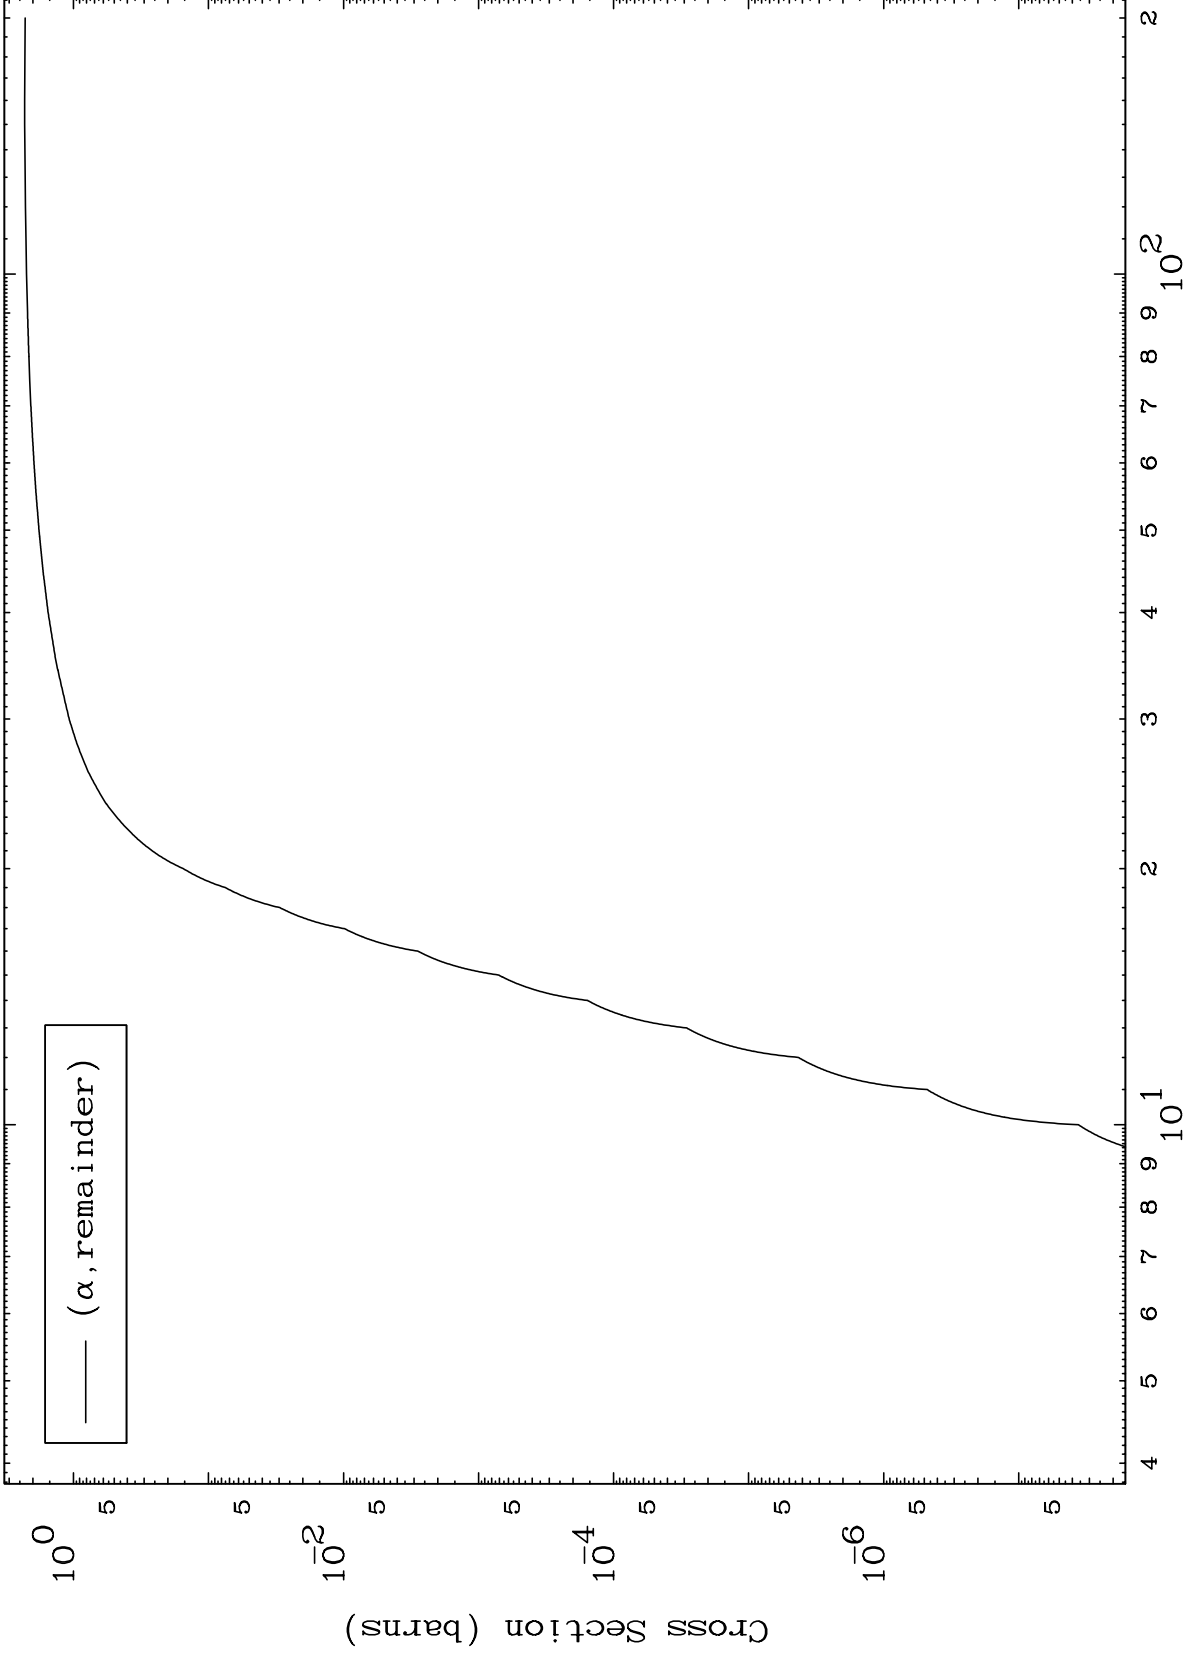

Press Mouse Button to Start

MAT 7088

$\alpha$  Major

71-Lu-162

0 Kelvin Cross Sections

1

Incident Energy (MeV)

71-Lu-162