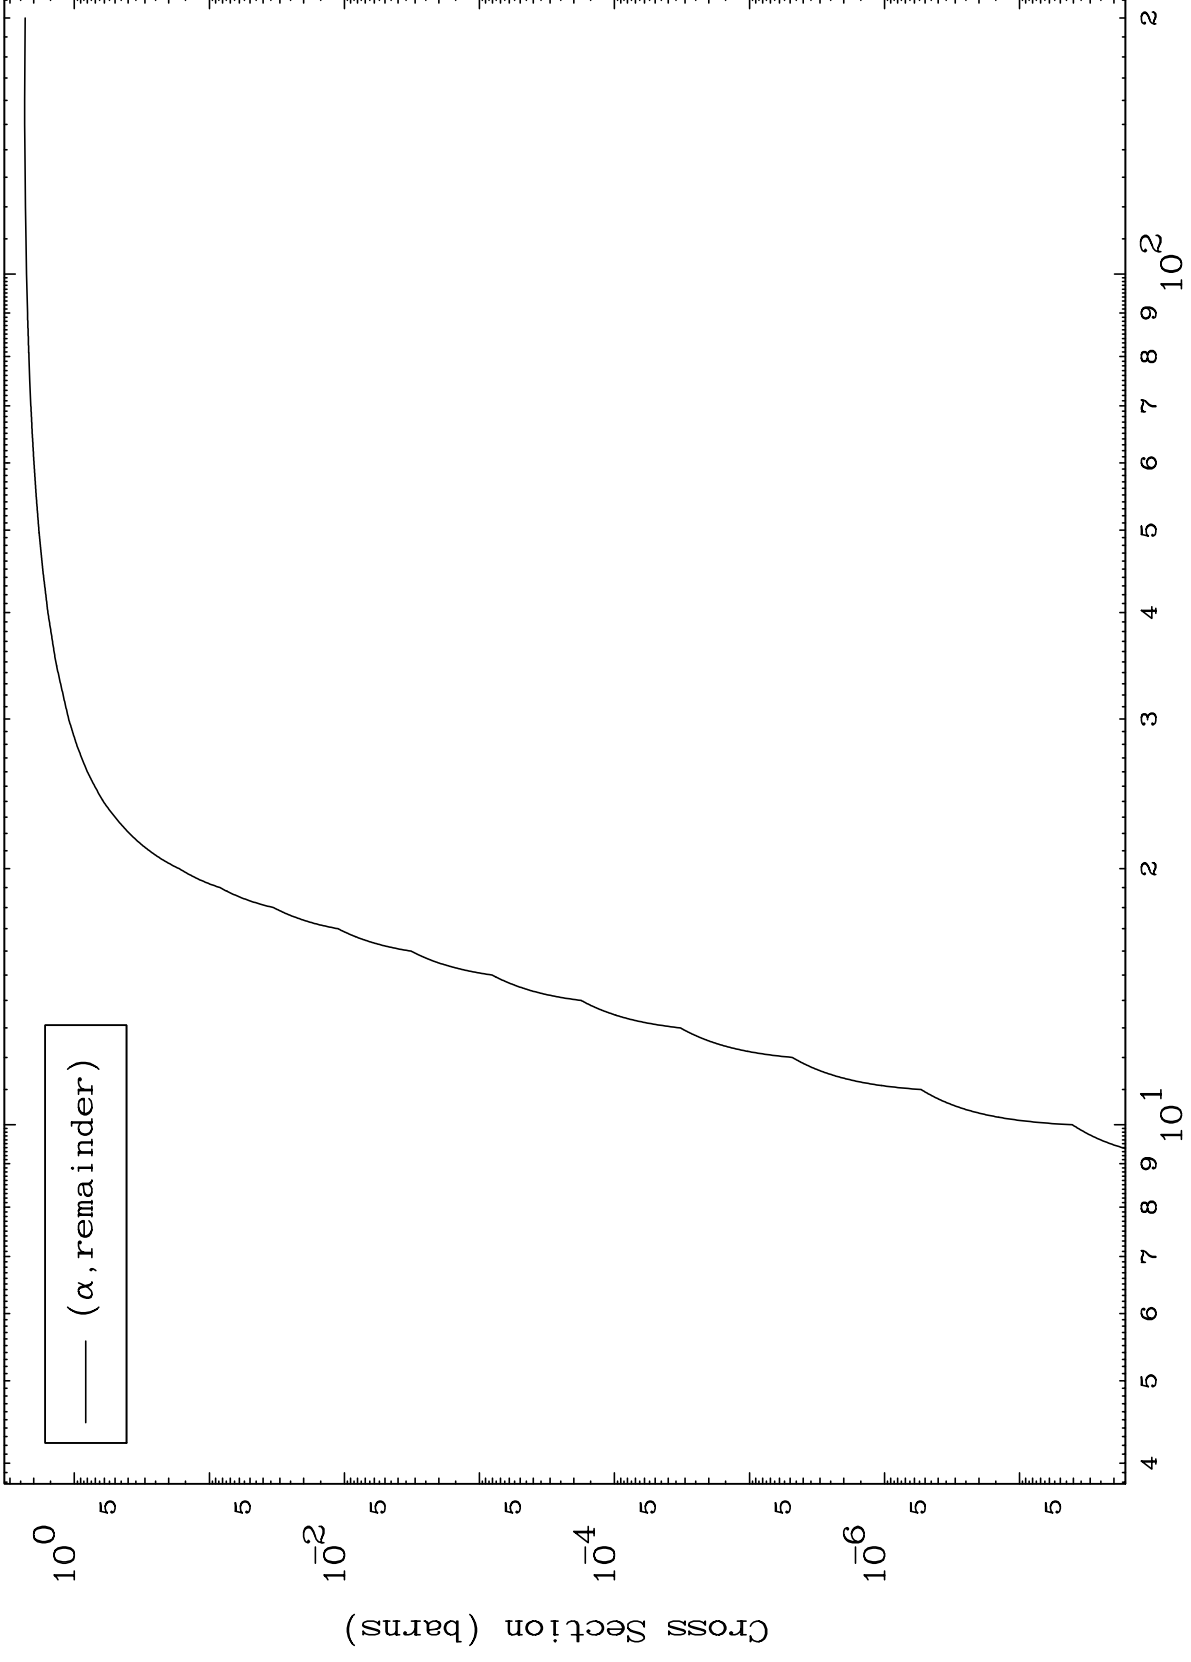

Press Mouse Button to Start

MAT 7098

α Major

71-Lu-166

0 Kelvin Cross Sections

1

Incident Energy (MeV)

71-Lu-166