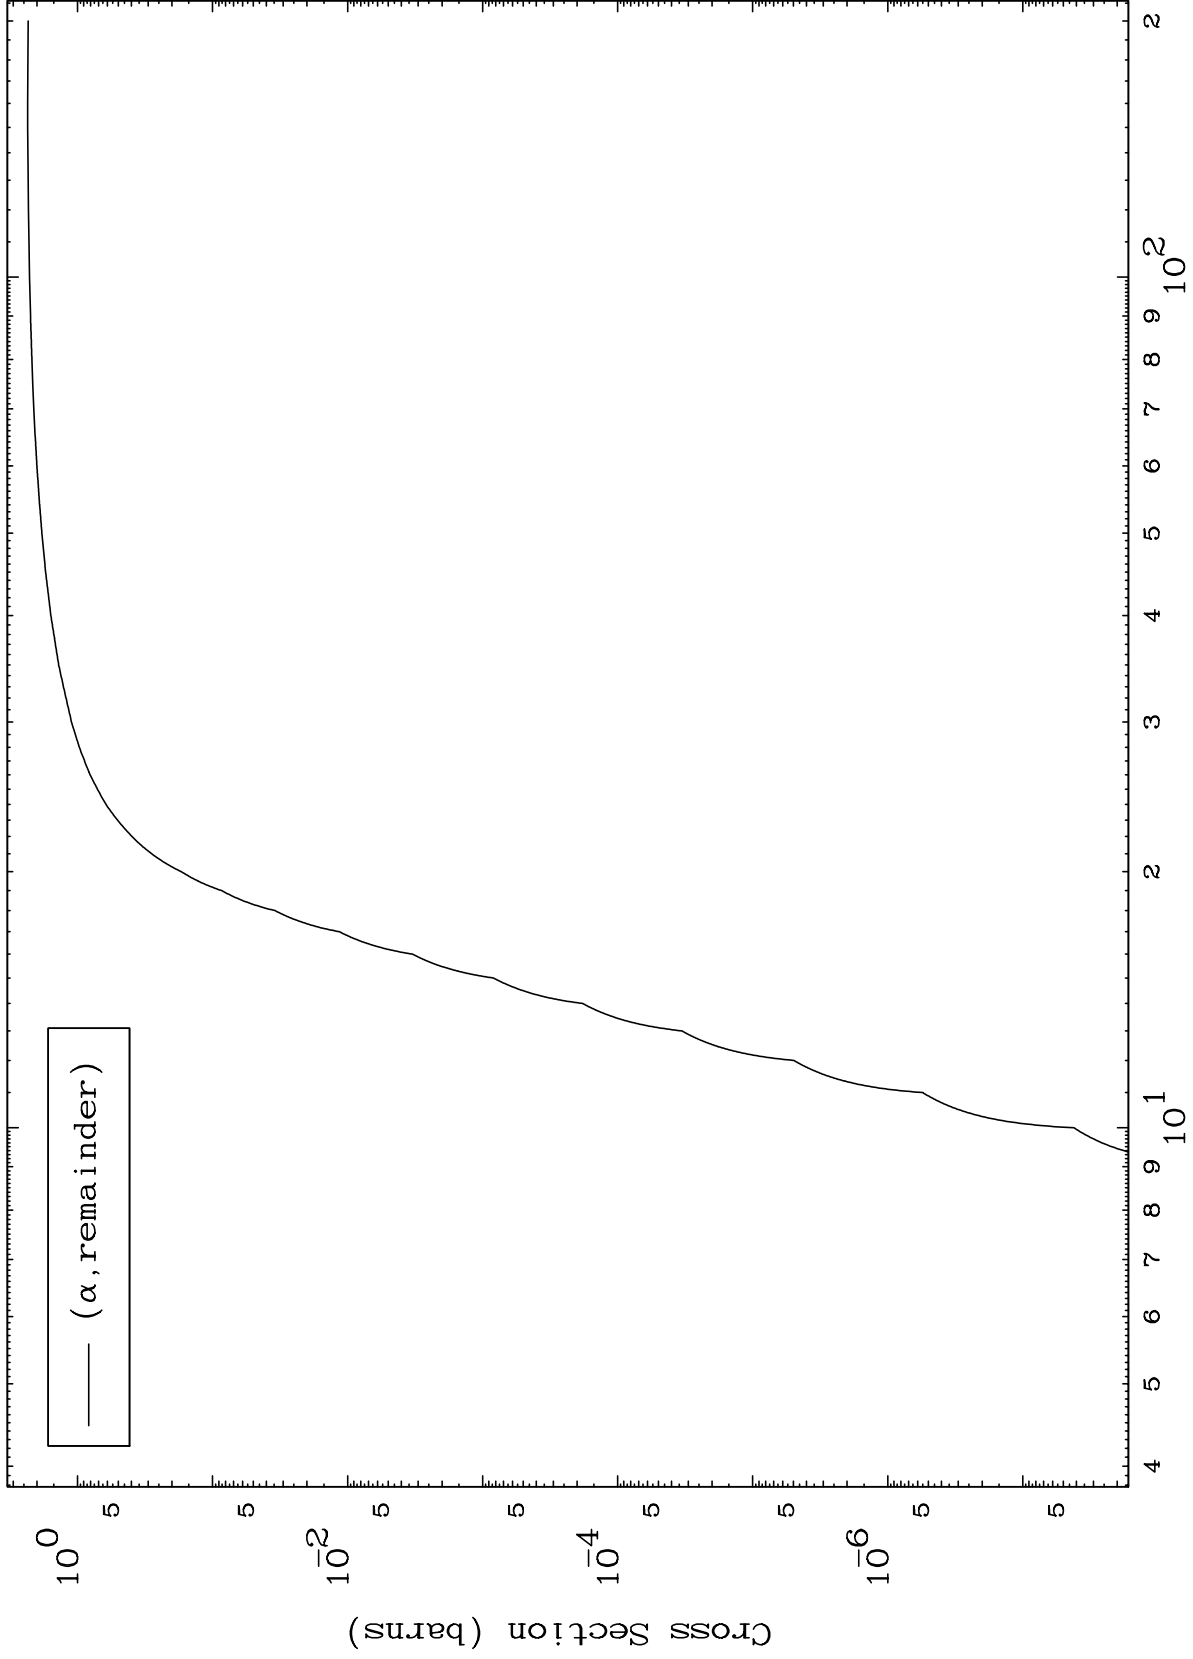

Press Mouse Button to Start

MAT 7101

α Major

71-Lu-167

0 Kelvin Cross Sections

1

Incident Energy (MeV)

71-Lu-167