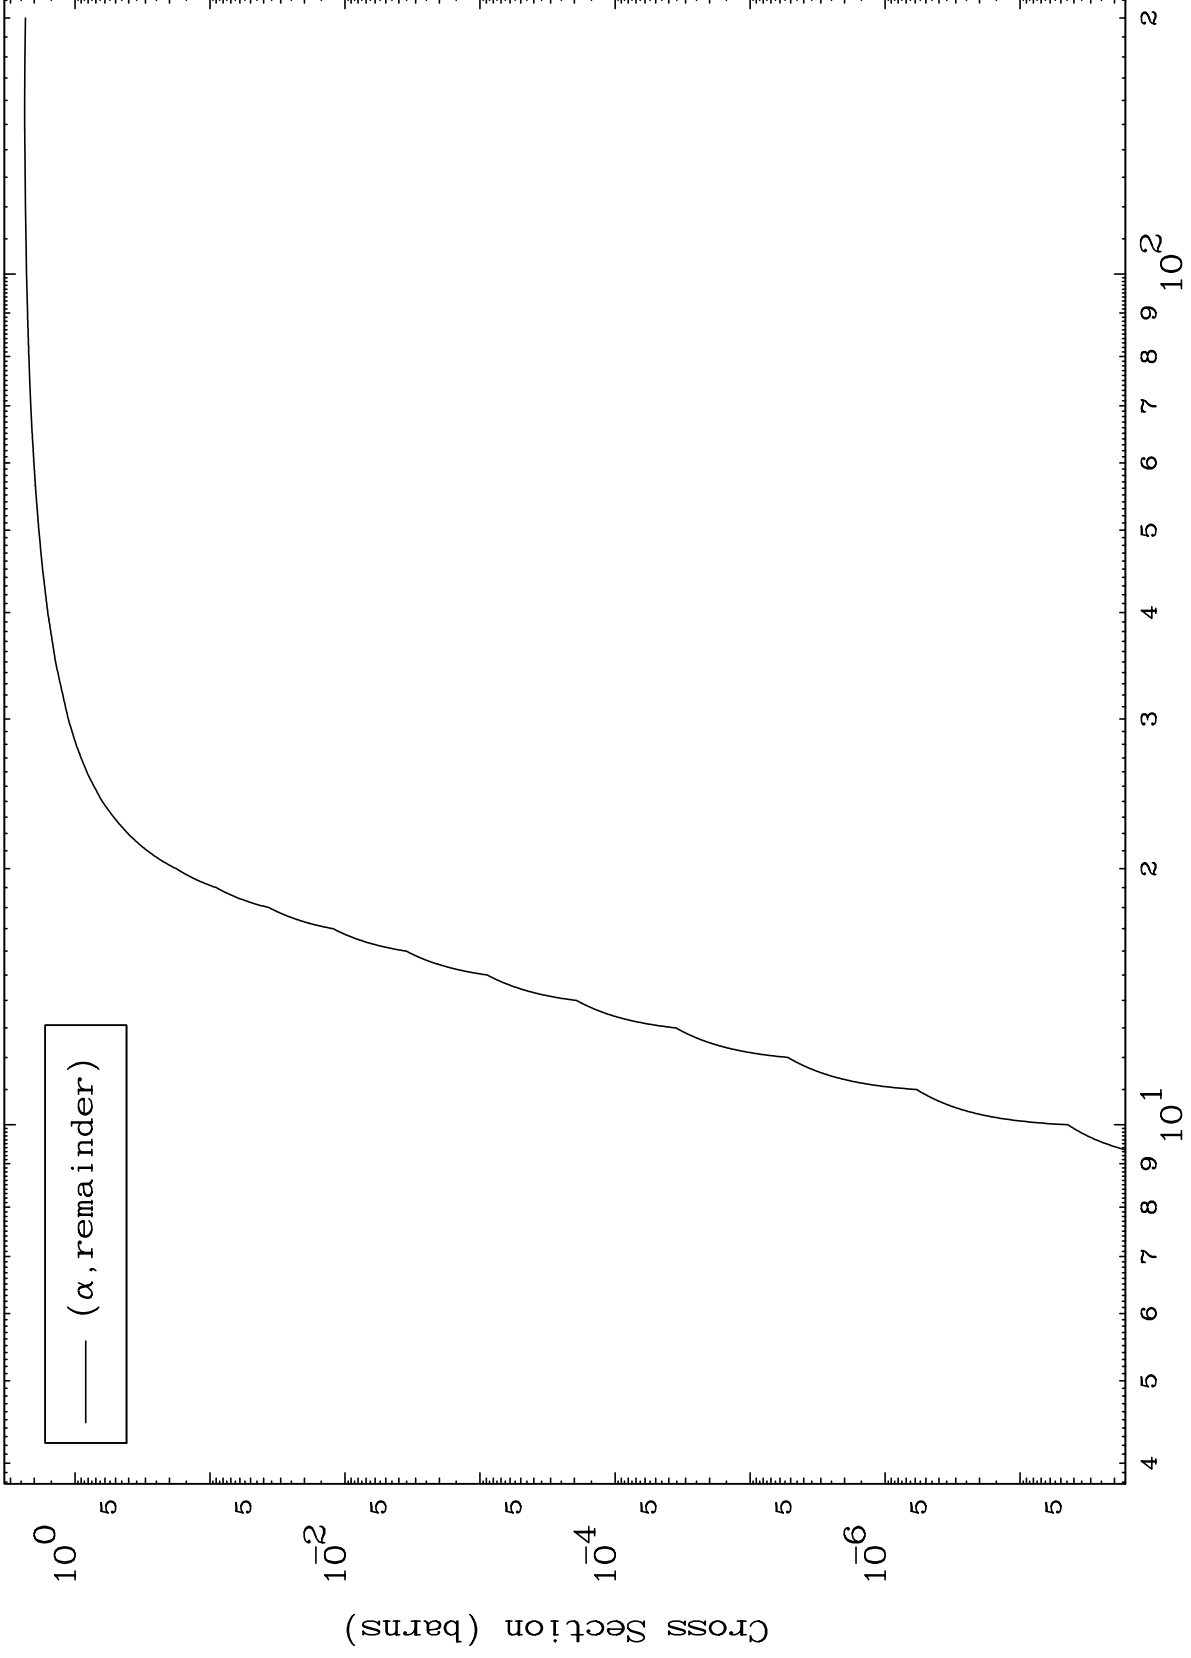

Press Mouse Button to Start

MAT 7108

α Major

71-Lu-169

0 Kelvin Cross Sections

1

Incident Energy (MeV)

71-Lu-169