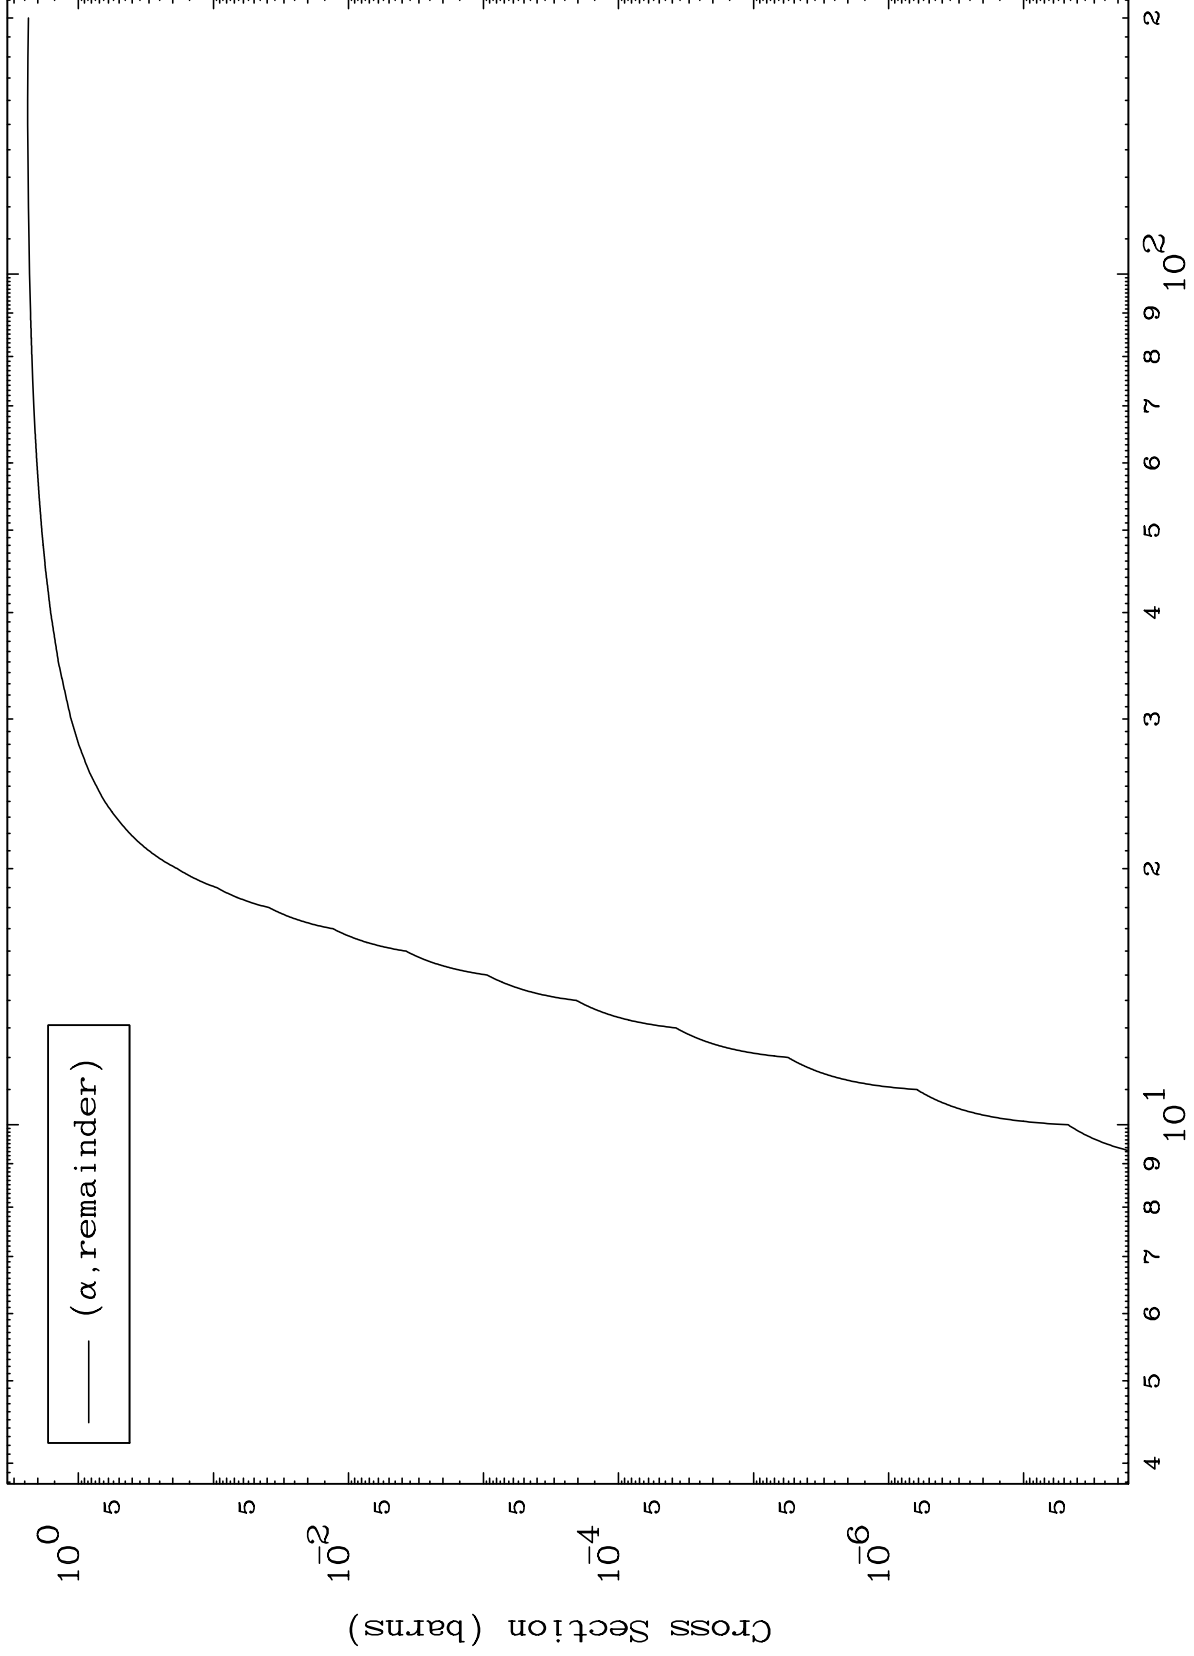

Press Mouse Button to Start

MAT 7113

α Major

71-Lu-171

0 Kelvin Cross Sections

1

Incident Energy (MeV)

71-Lu-171