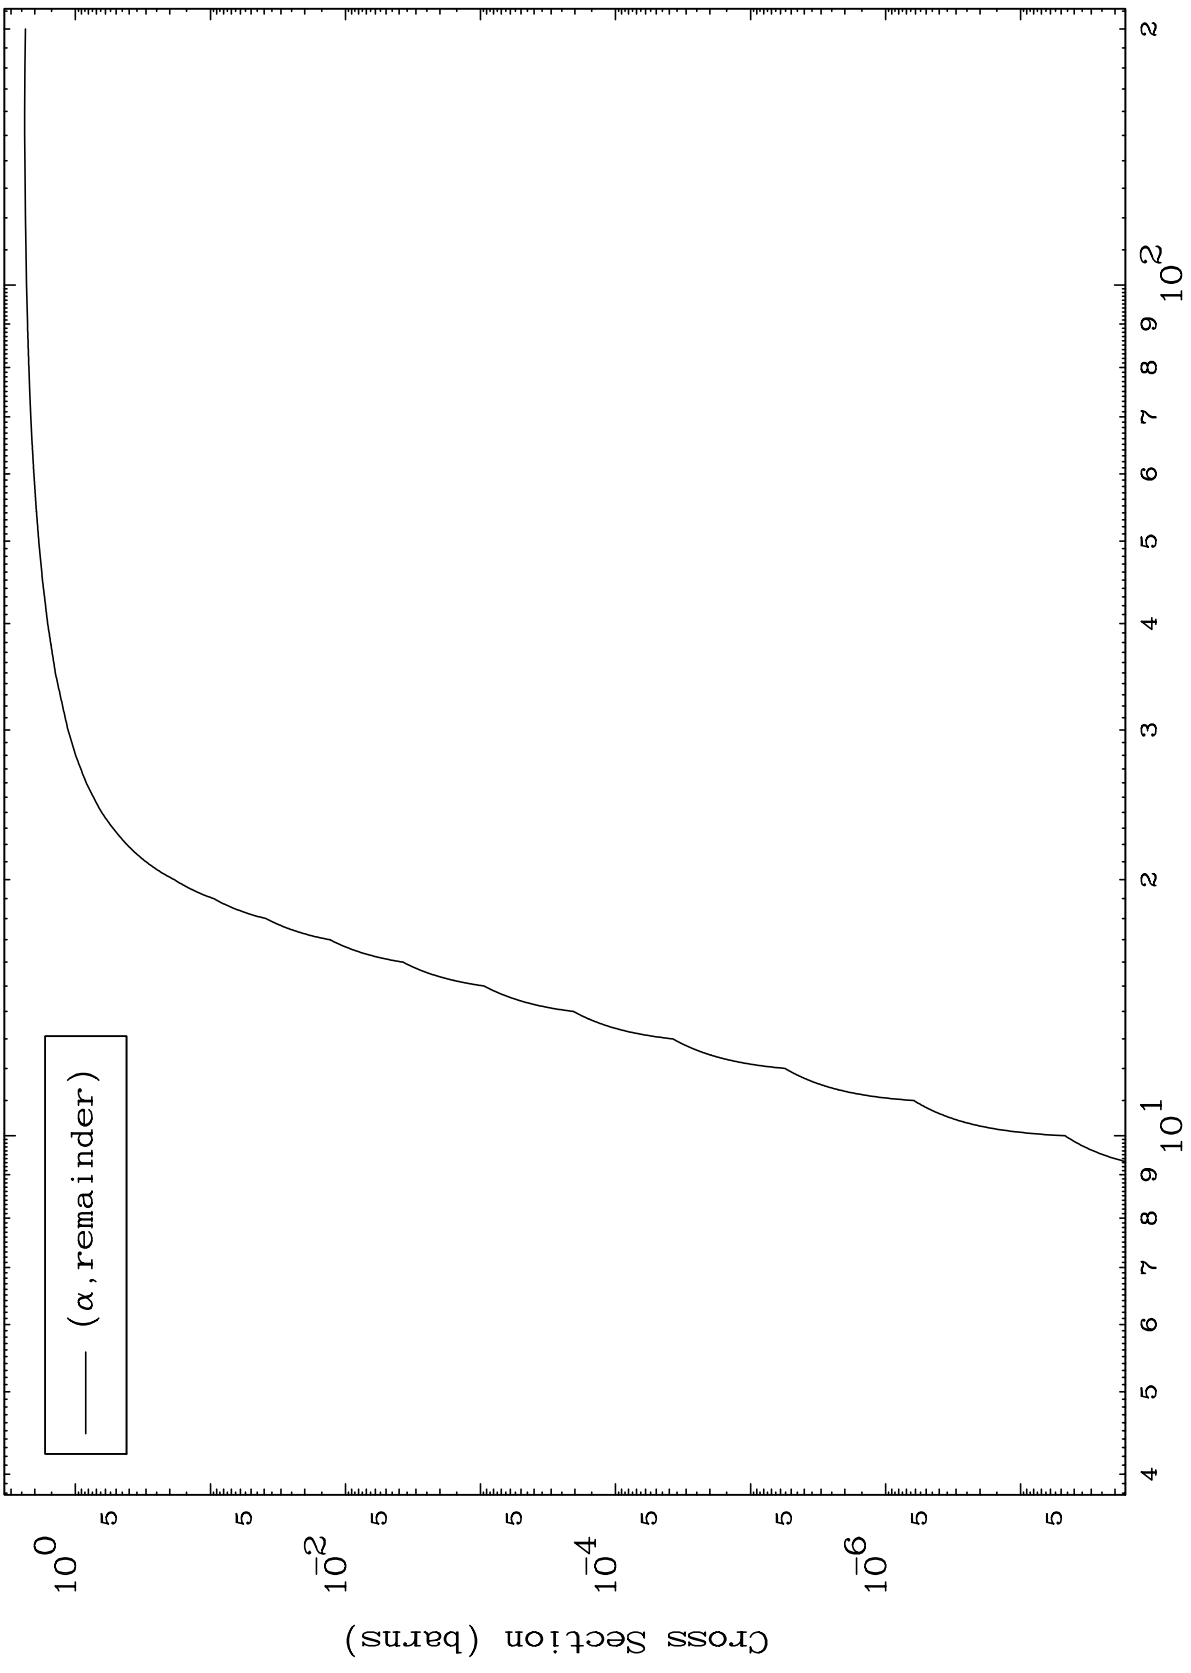

Press Mouse Button to Start

MAT 7114

α Major

71-Lu-171

0 Kelvin Cross Sections

1

Incident Energy (MeV)

71-Lu-171