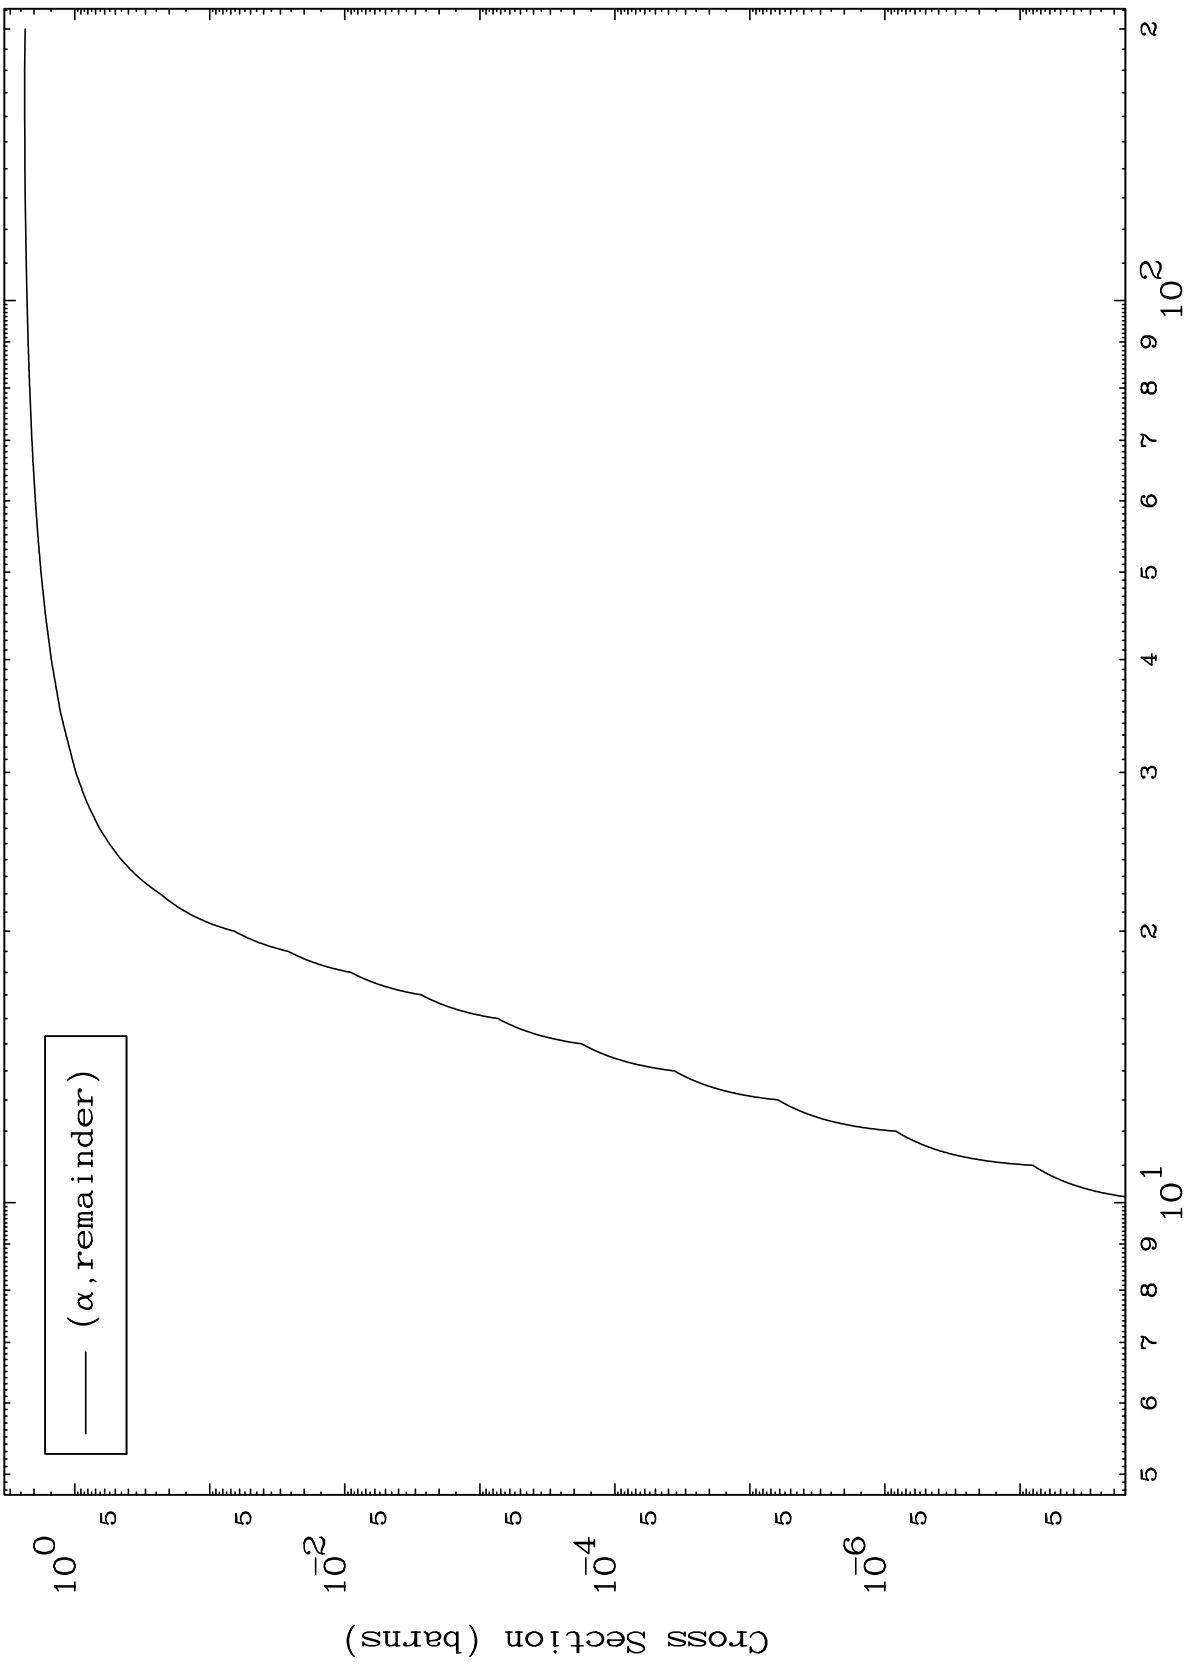

Press Mouse Button to Start

MAT 7586

α Major

76-Os-171

0 Kelvin Cross Sections

1

Incident Energy (MeV)

76-Os-171