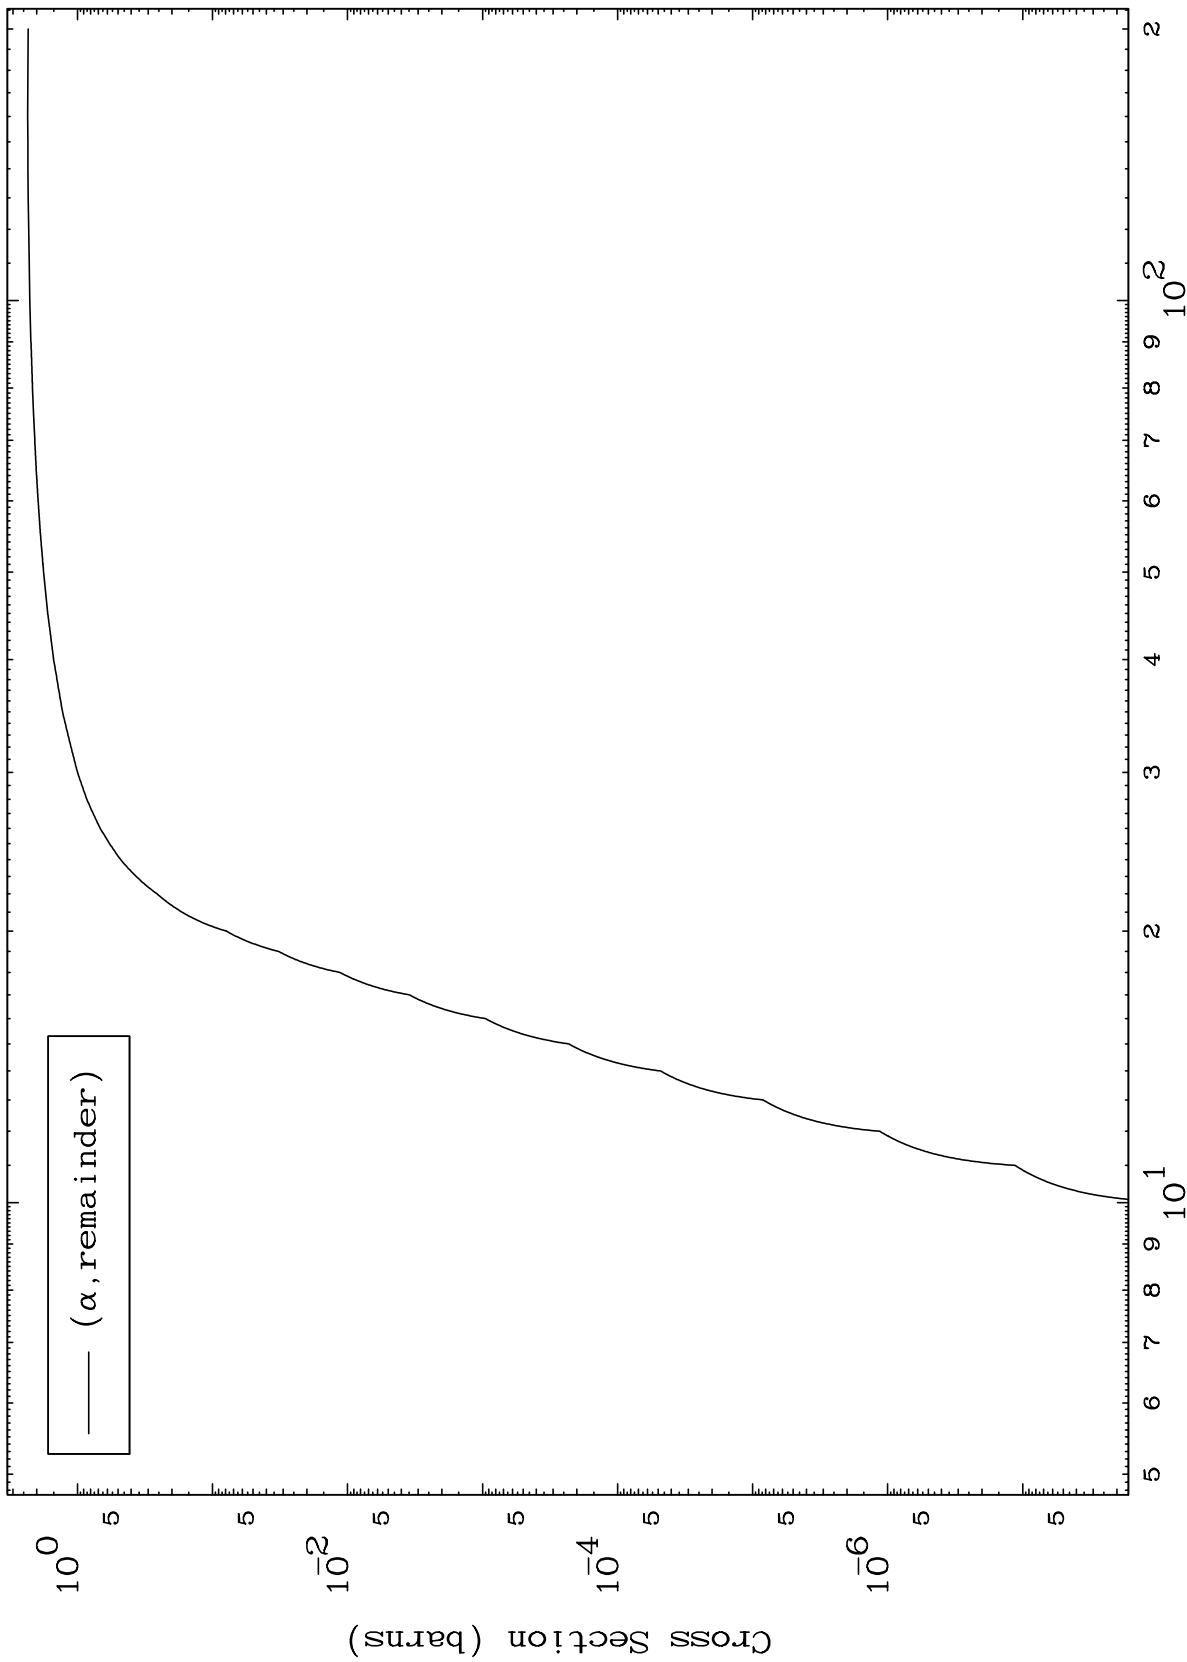

Press Mouse Button to Start

MAT 7477

α Major

75-Re-169

0 Kelvin Cross Sections

75-Re-169

1