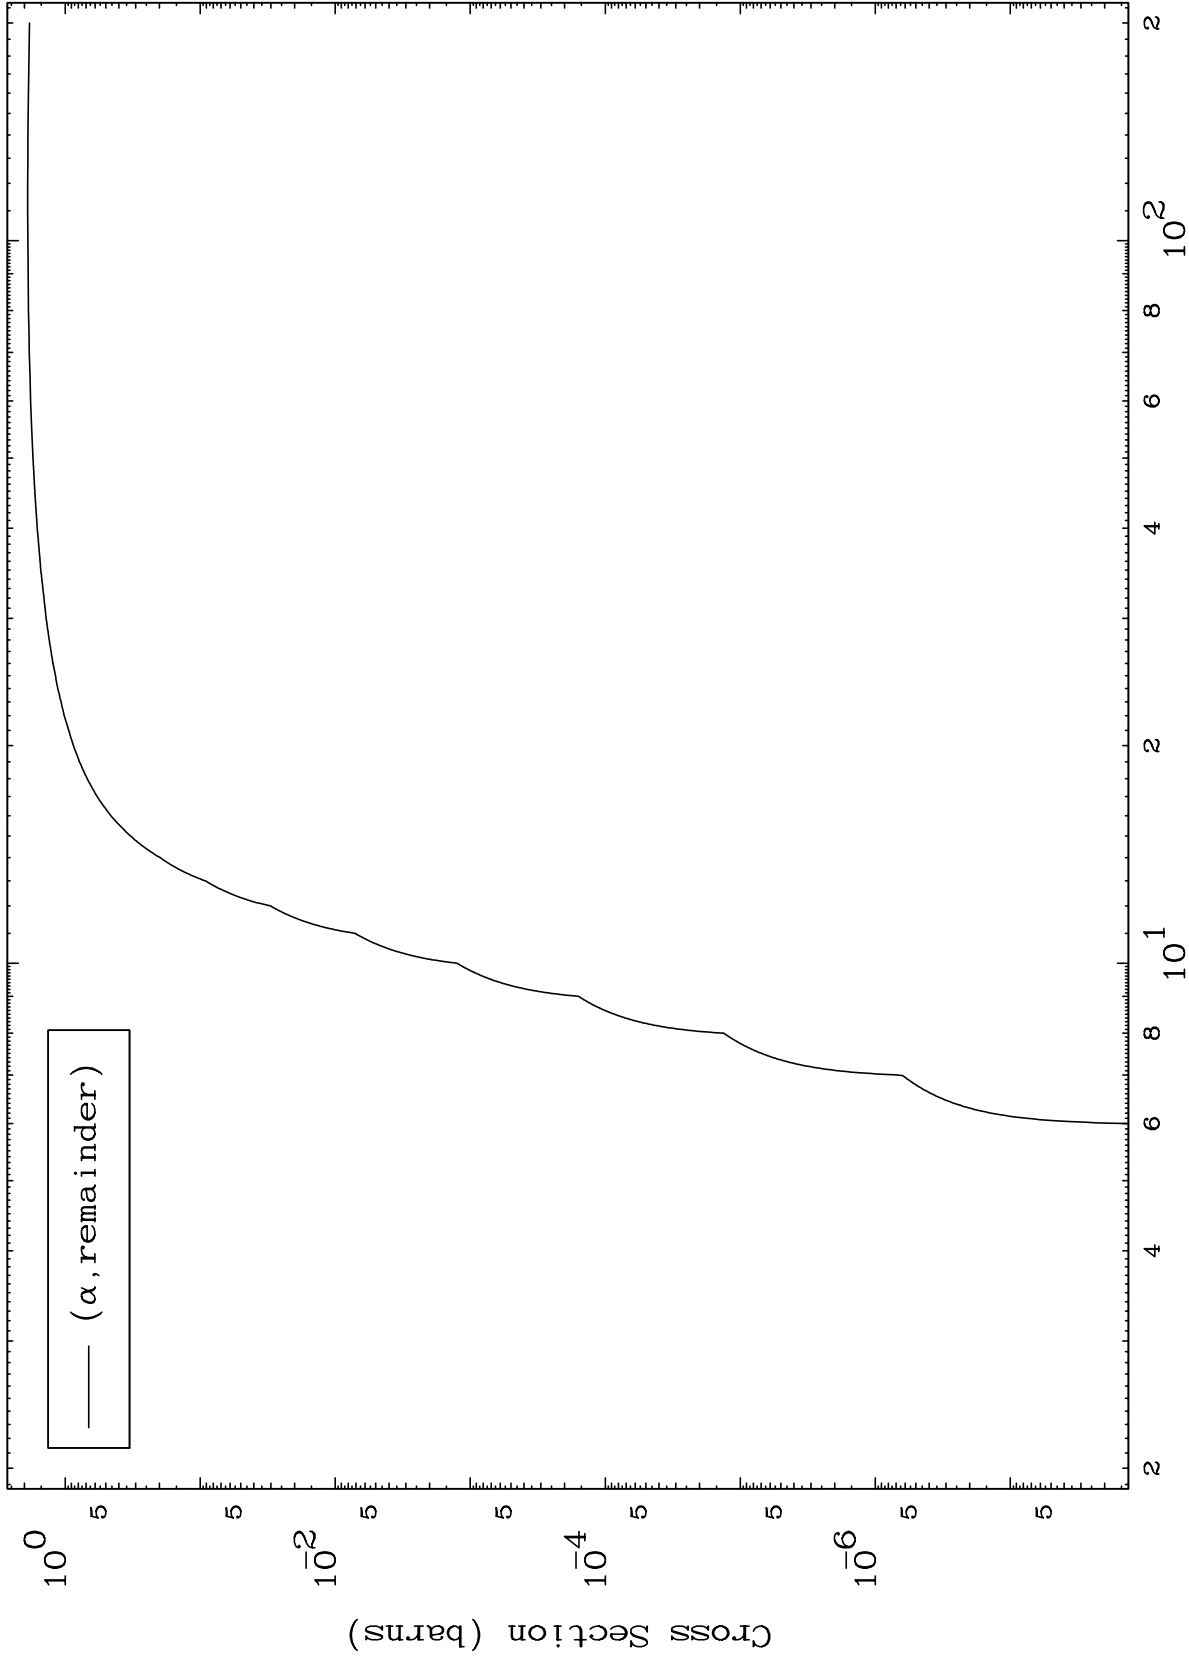

Press Mouse Button to Start

MAT 4440

α Major

44-Ru-101

0 Kelvin Cross Sections

1

Incident Energy (MeV)

44-Ru-101