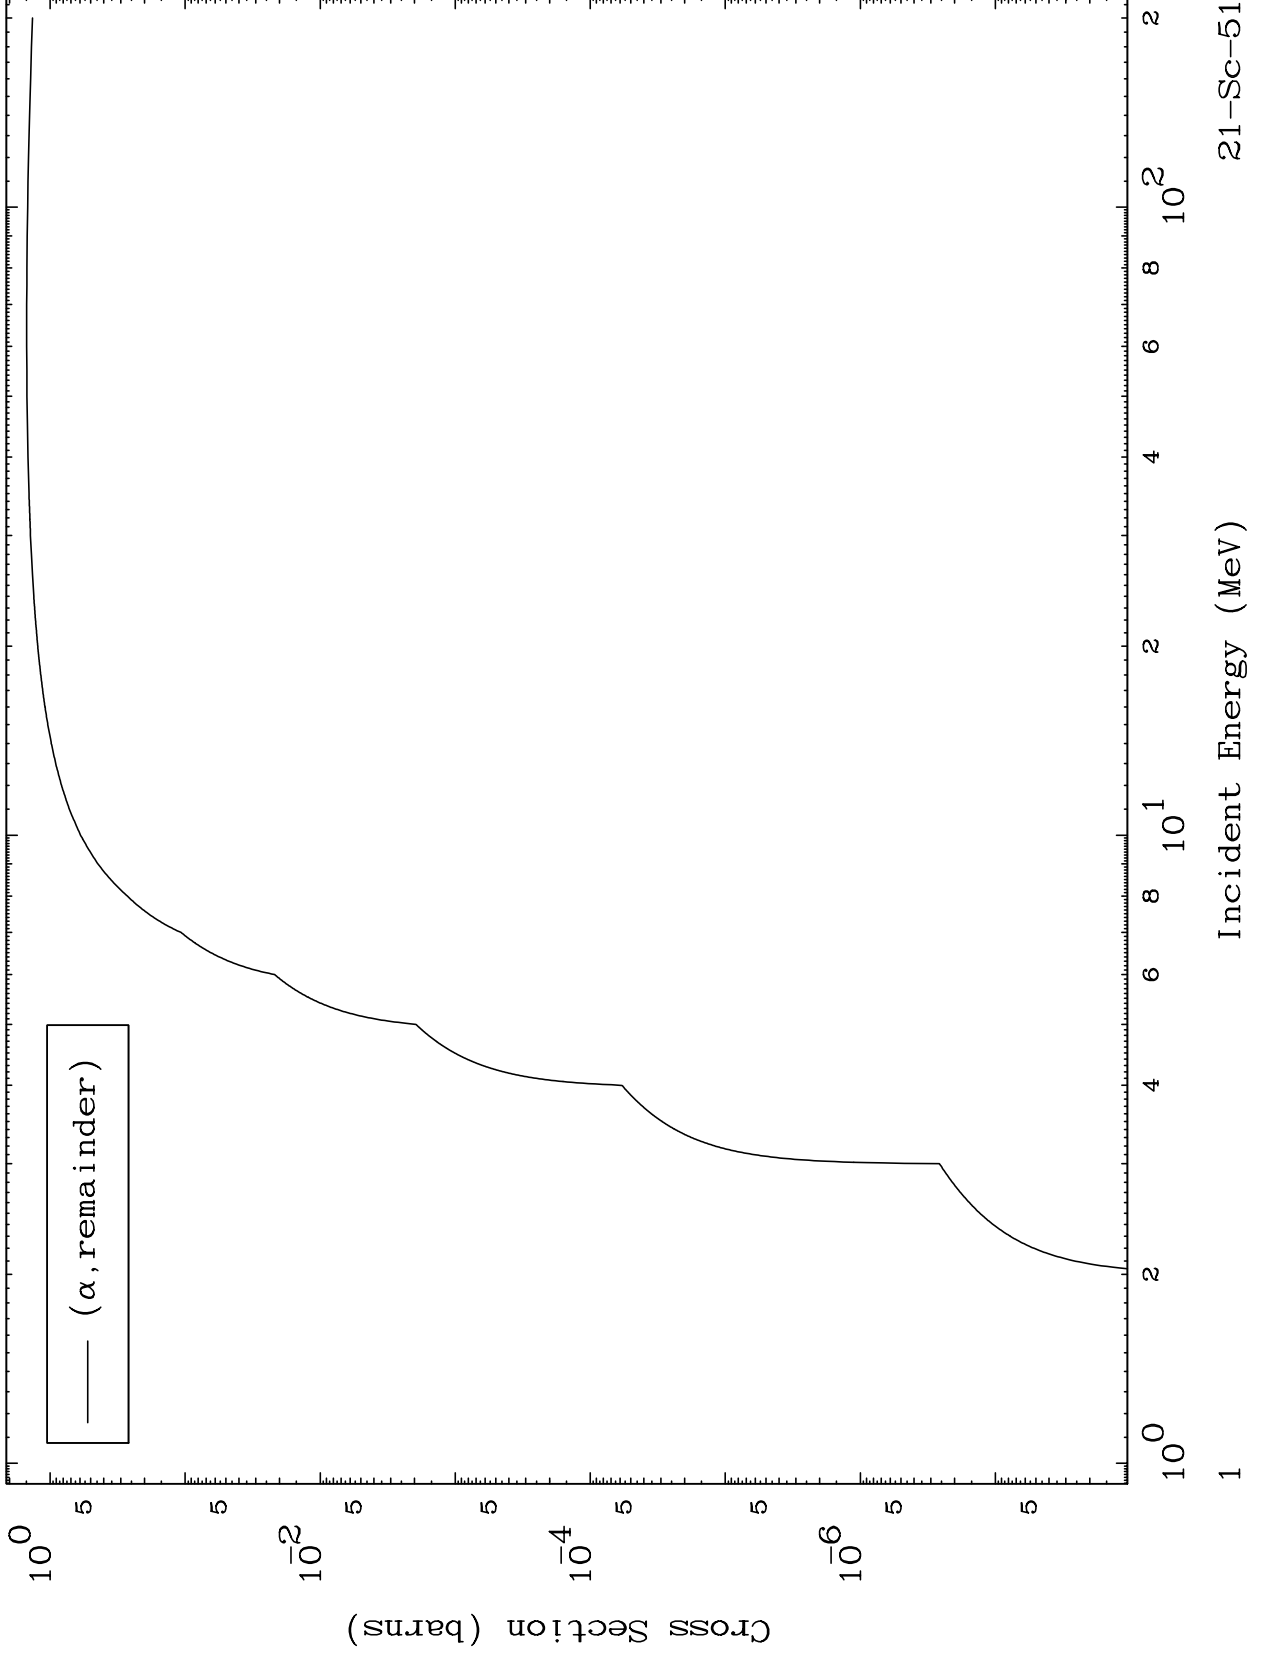

Press Mouse Button to Start

MAT 2143

α Major

21-Sc-51

0 Kelvin Cross Sections

21-Sc-51