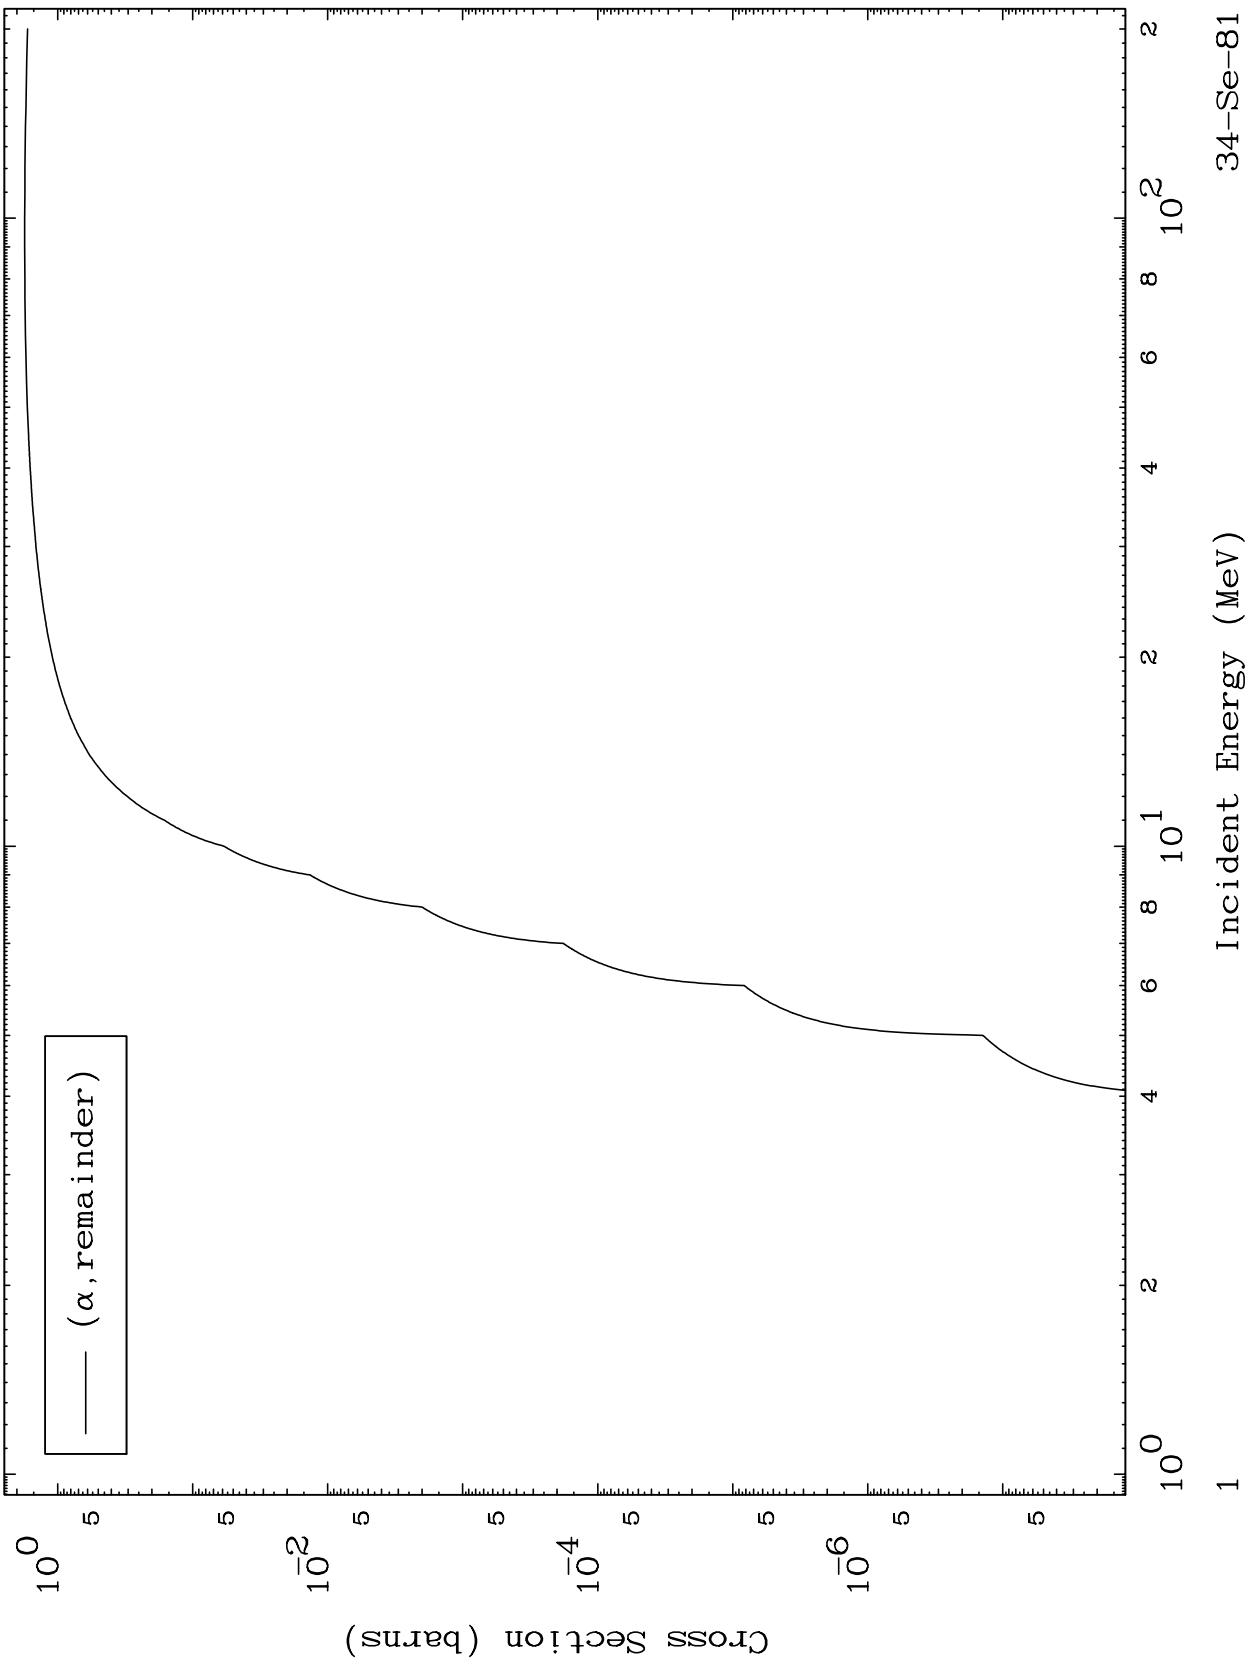

Press Mouse Button to Start

MAT 3446

$\alpha$  Major

<sup>34</sup>Se-81

0 Kelvin Cross Sections

<sup>34</sup>Se-81

Incident Energy (MeV)