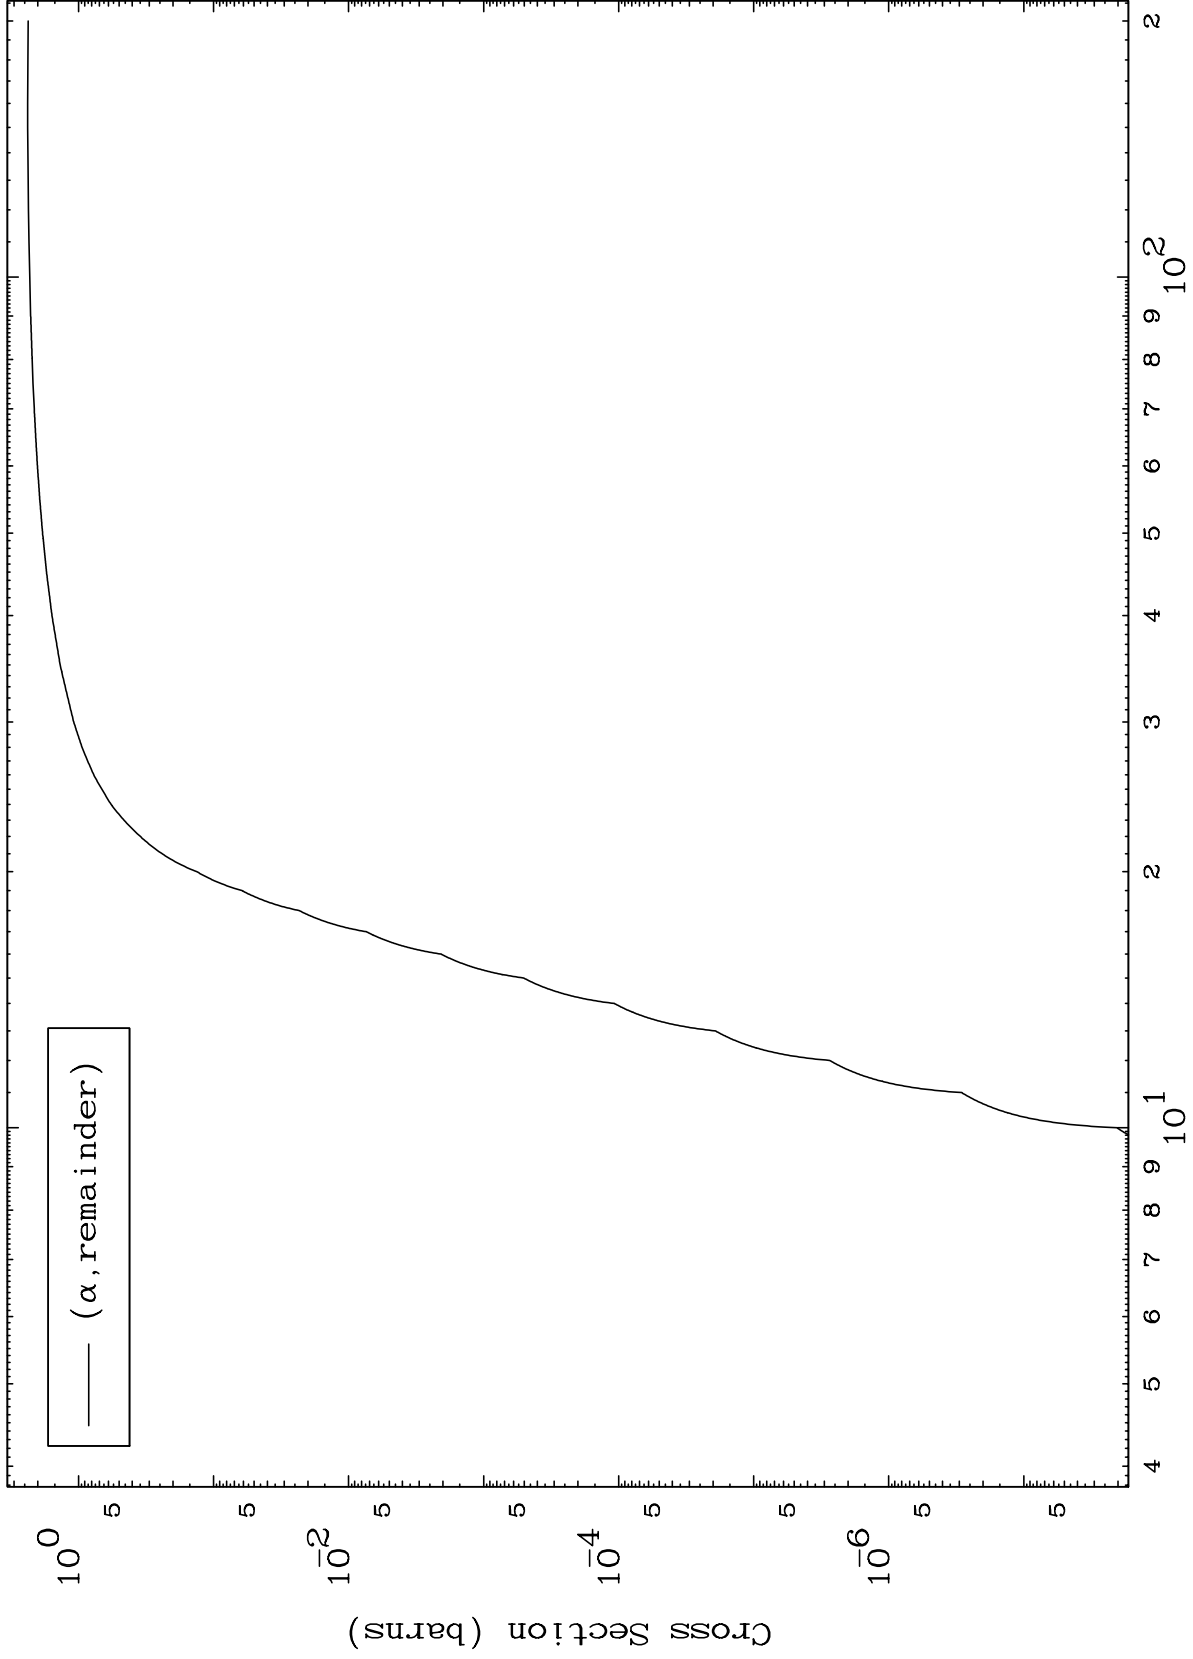

Press Mouse Button to Start

MAT 7304

α Major

73-Ta-173

0 Kelvin Cross Sections

1

73-Ta-173