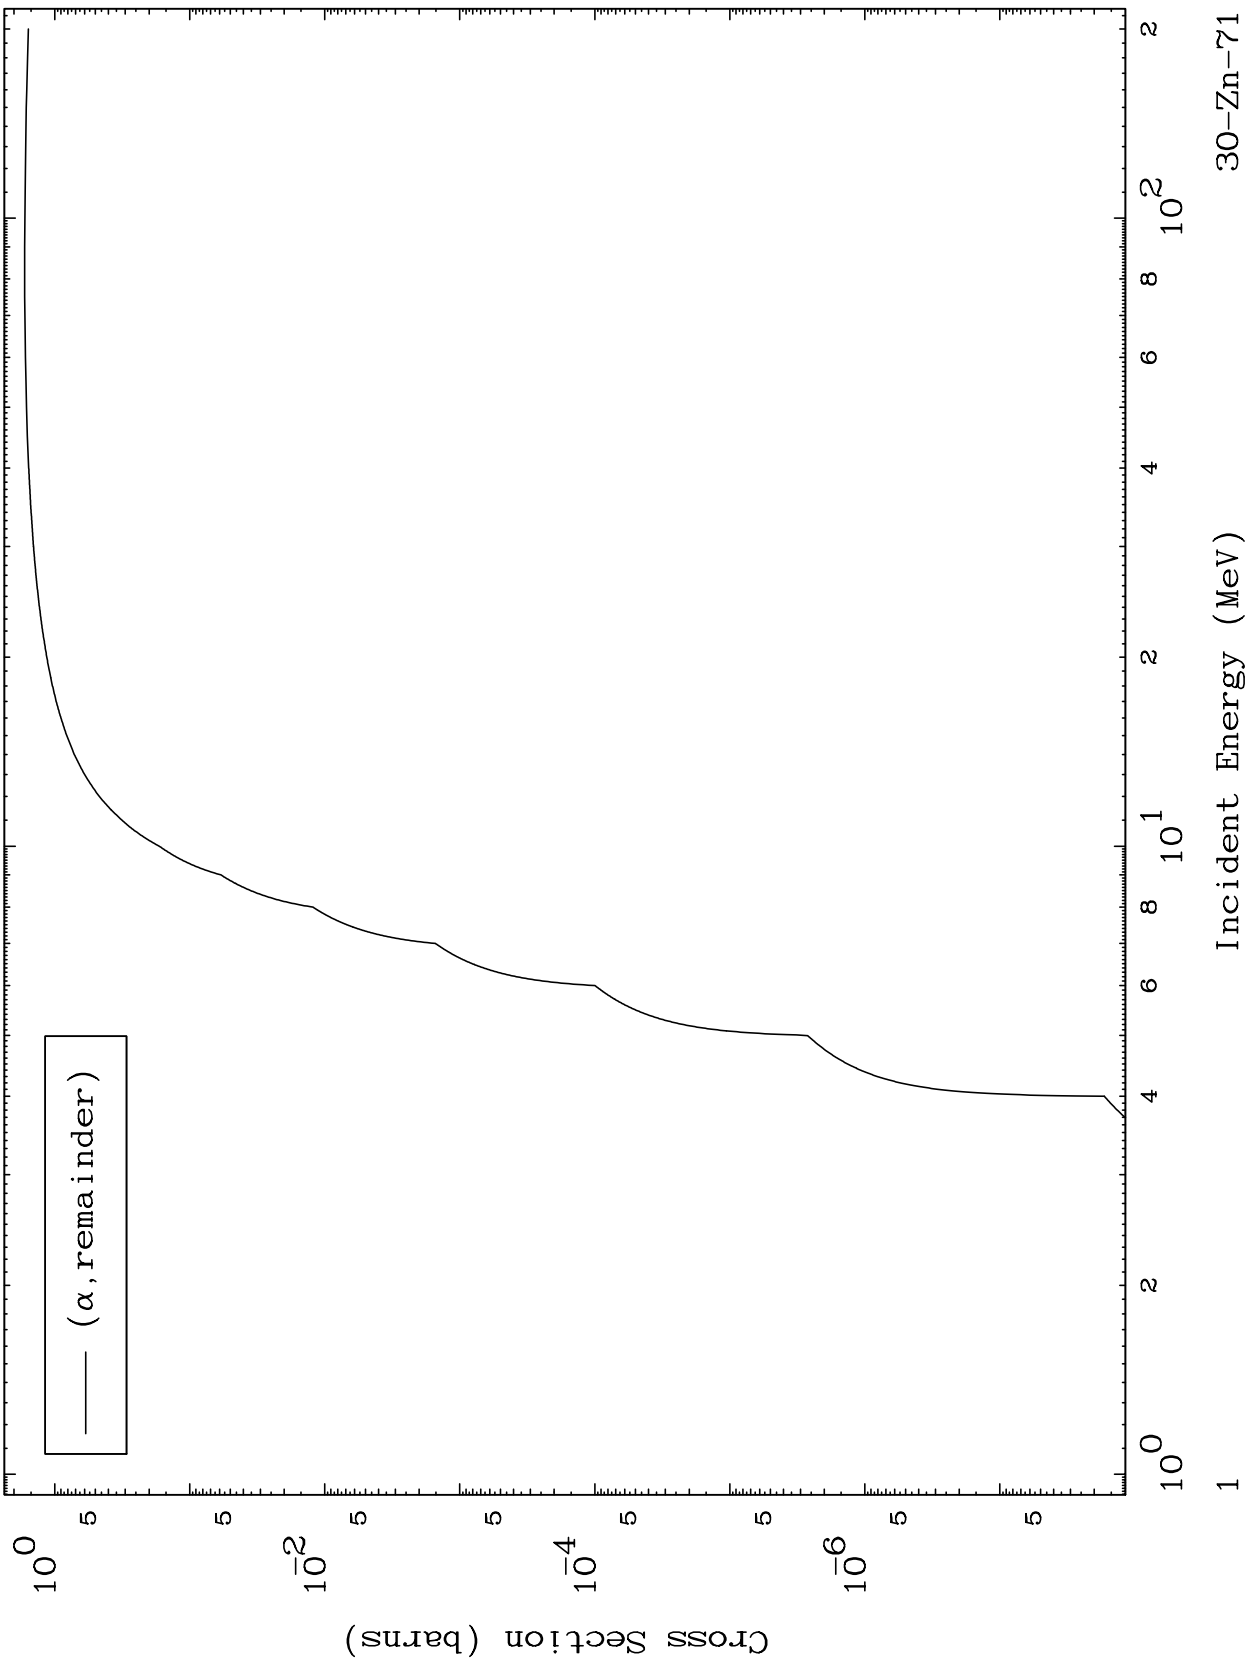

Press Mouse Button to Start

MAT 3046

α Major

30-Zn-71

0 Kelvin Cross Sections

30-Zn-71