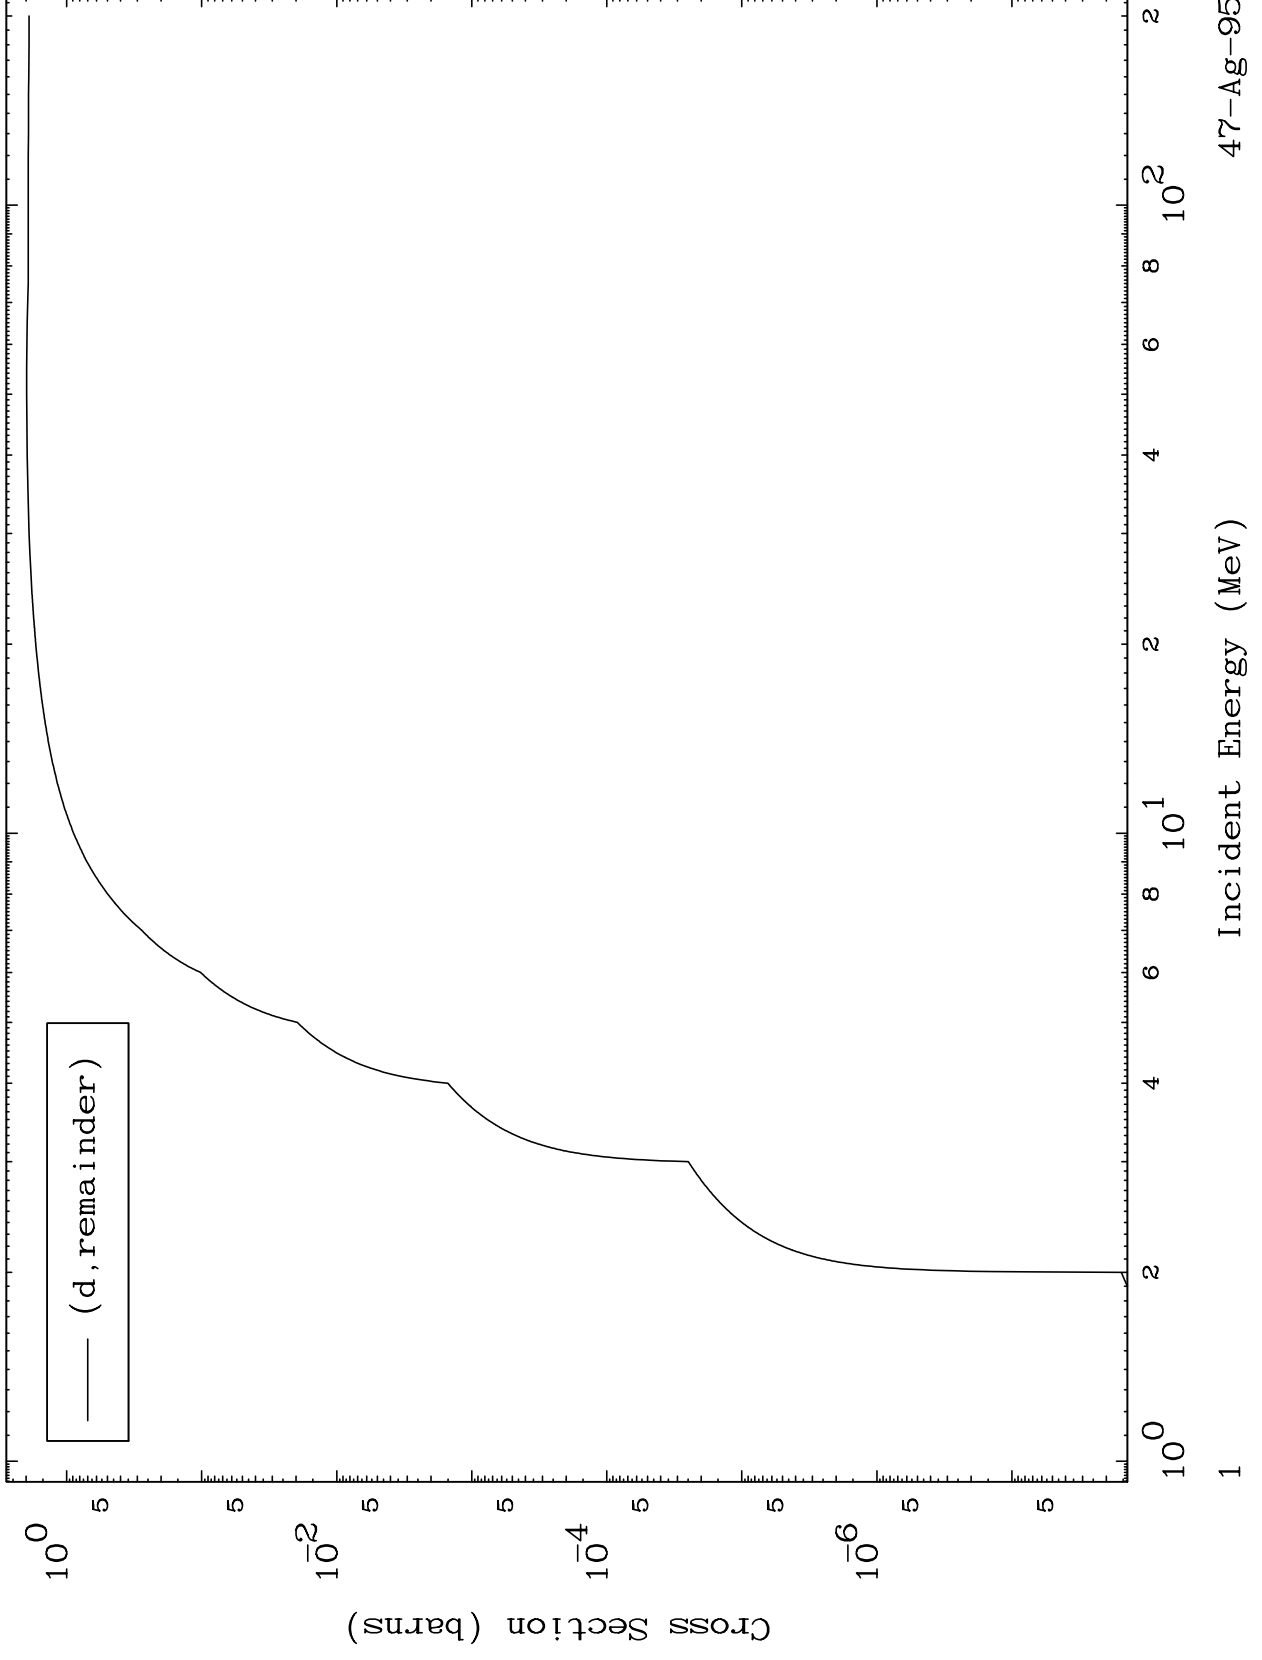

Press Mouse Button to Start

MAT 4689

Deuteron Major  
0 Kelvin Cross Sections

47-Ag-95

47-Ag-95