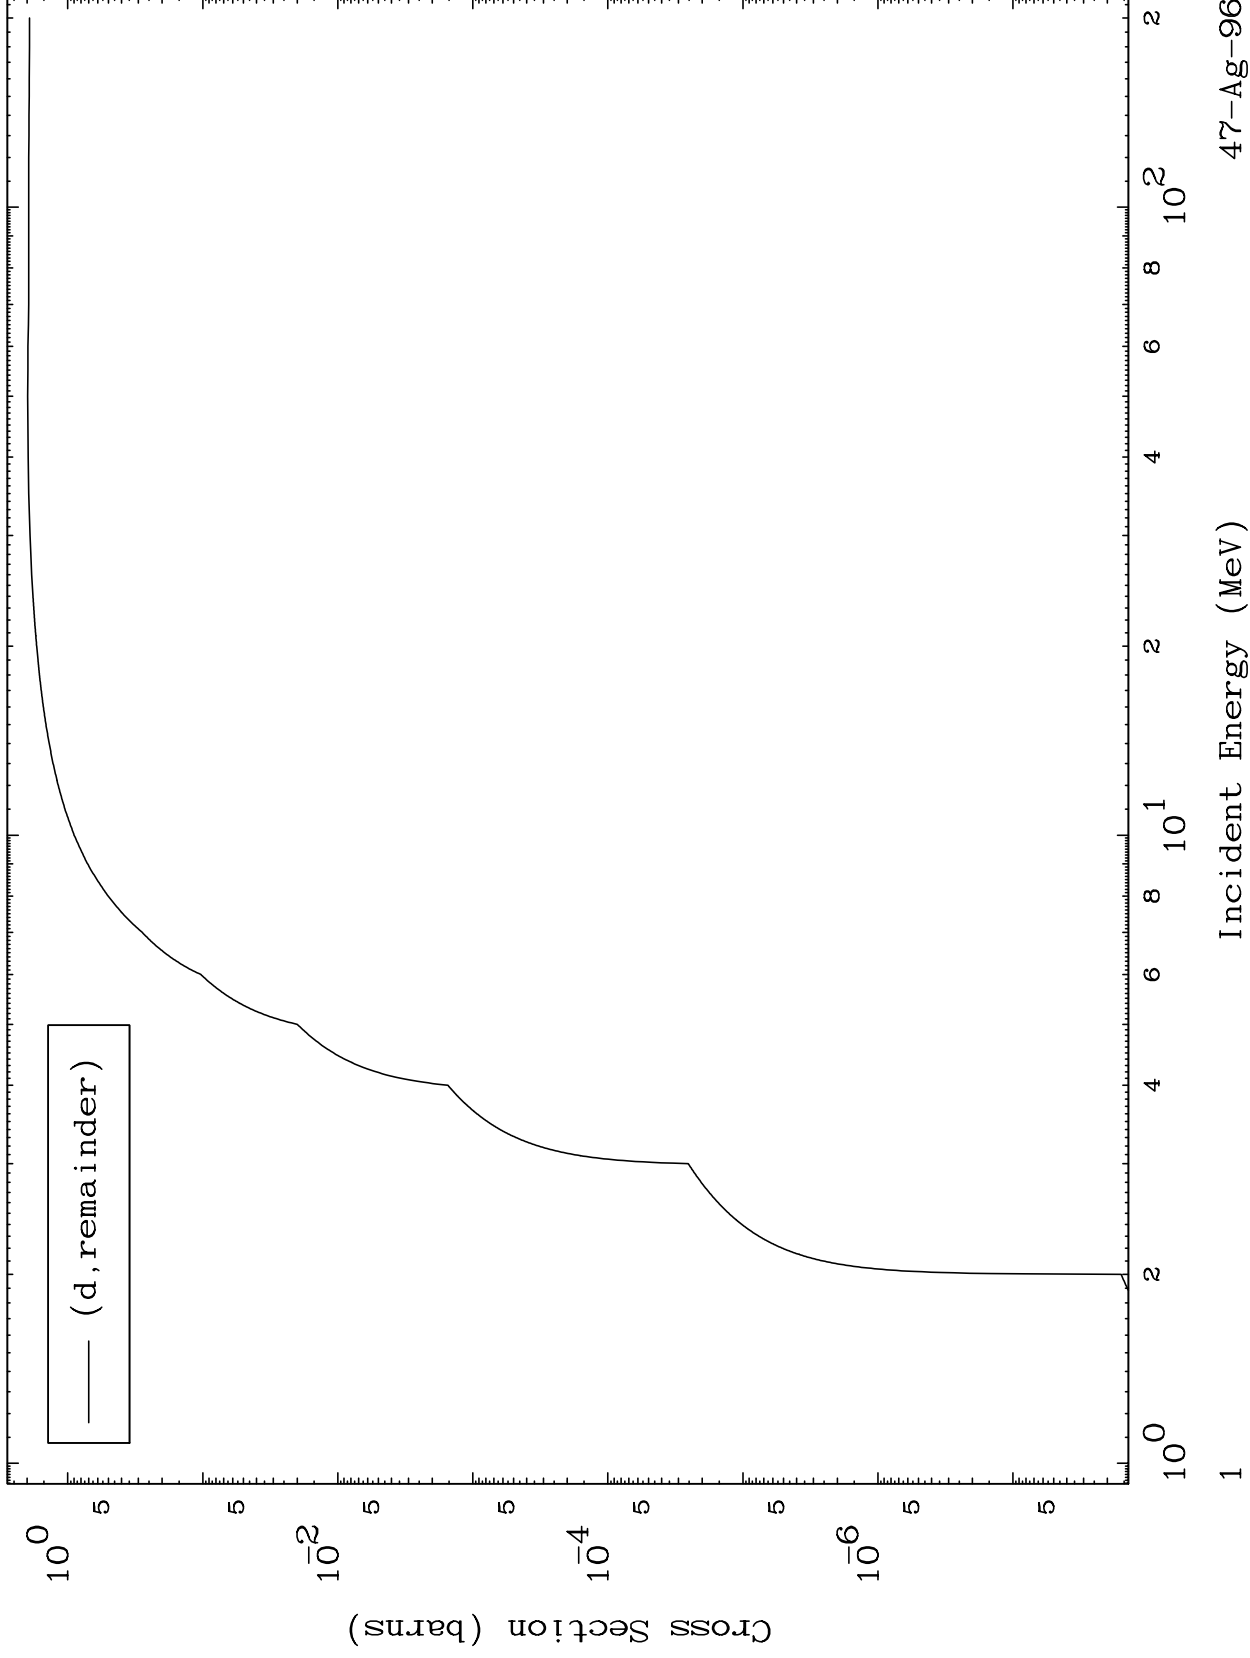

Press Mouse Button to Start

MAT 4692

Deuteron Major
0 Kelvin Cross Sections

47-Ag-96

47-Ag-96