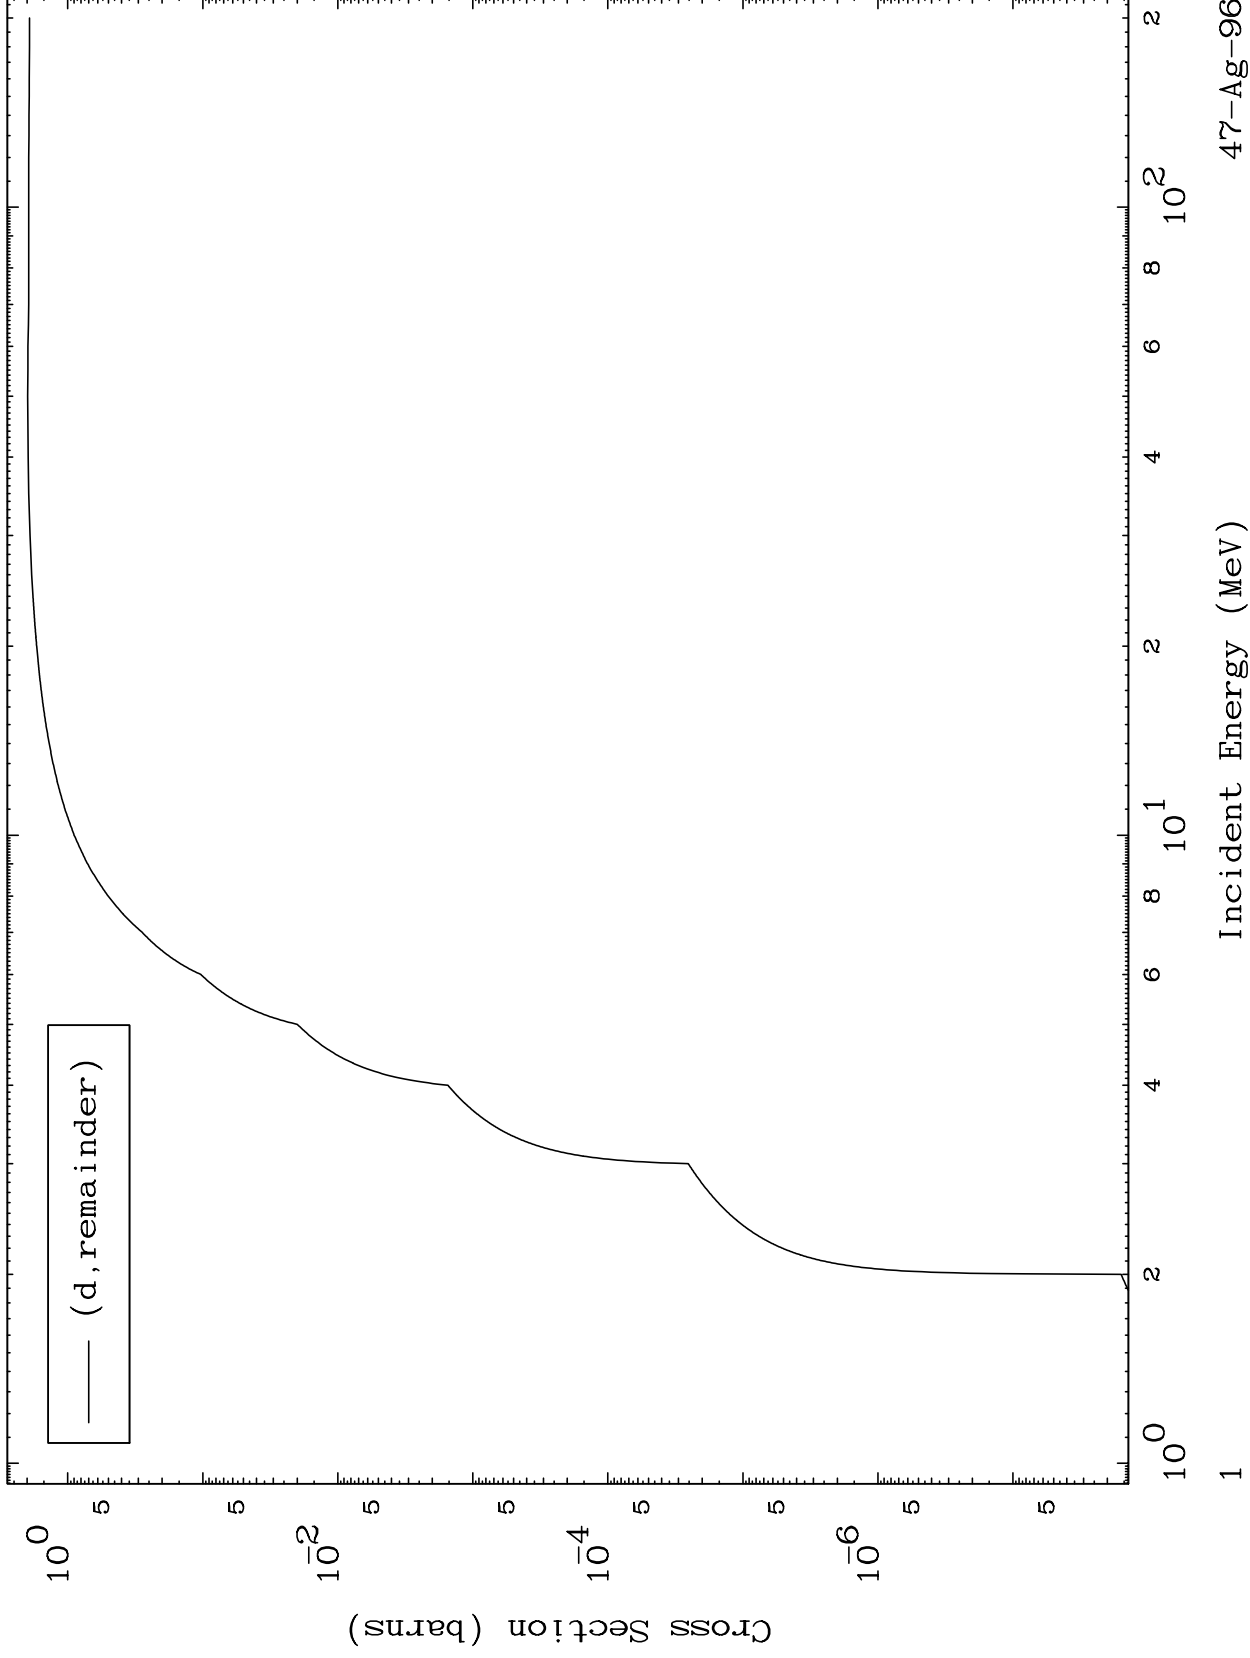

Press Mouse Button to Start

MAT 4693

Deuteron Major
0 Kelvin Cross Sections

47-Ag-96

47-Ag-96