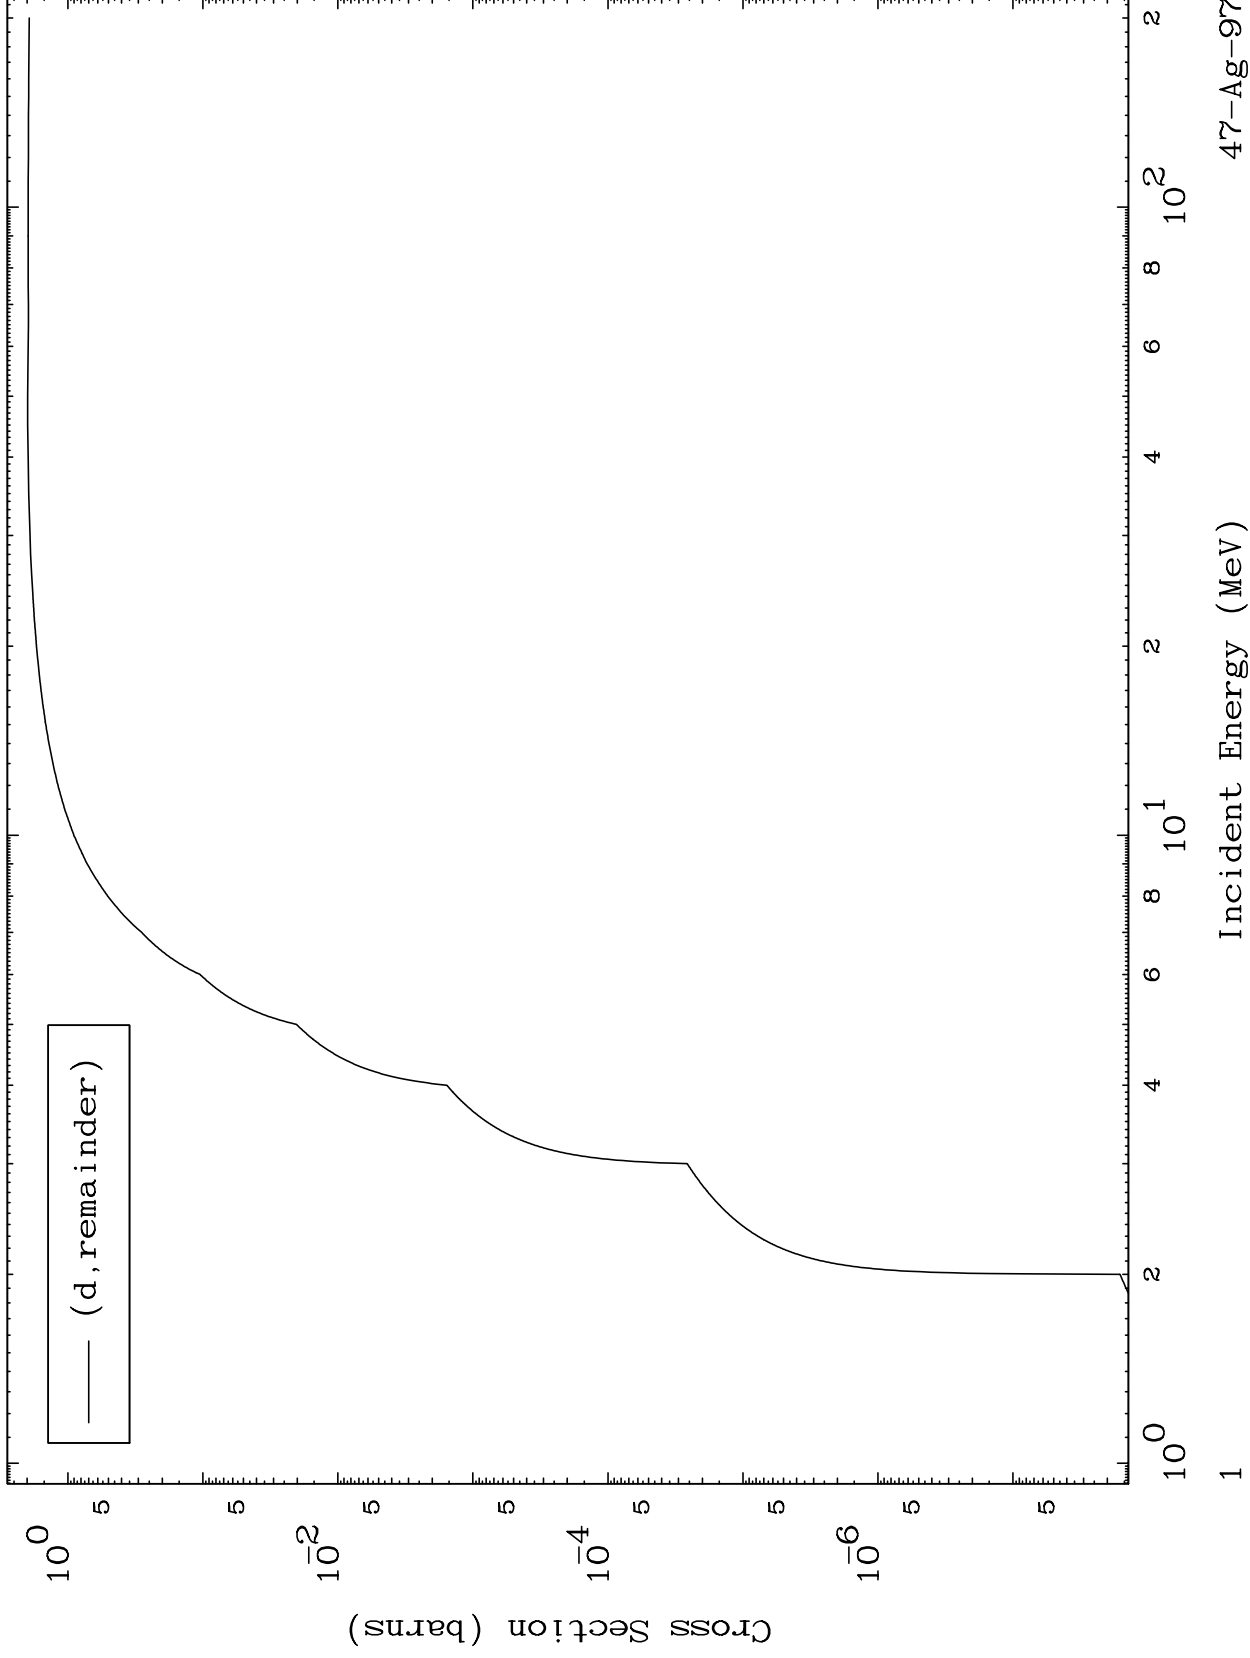

Press Mouse Button to Start

MAT 4695

Deuteron Major
0 Kelvin Cross Sections

47-Ag-97

47-Ag-97