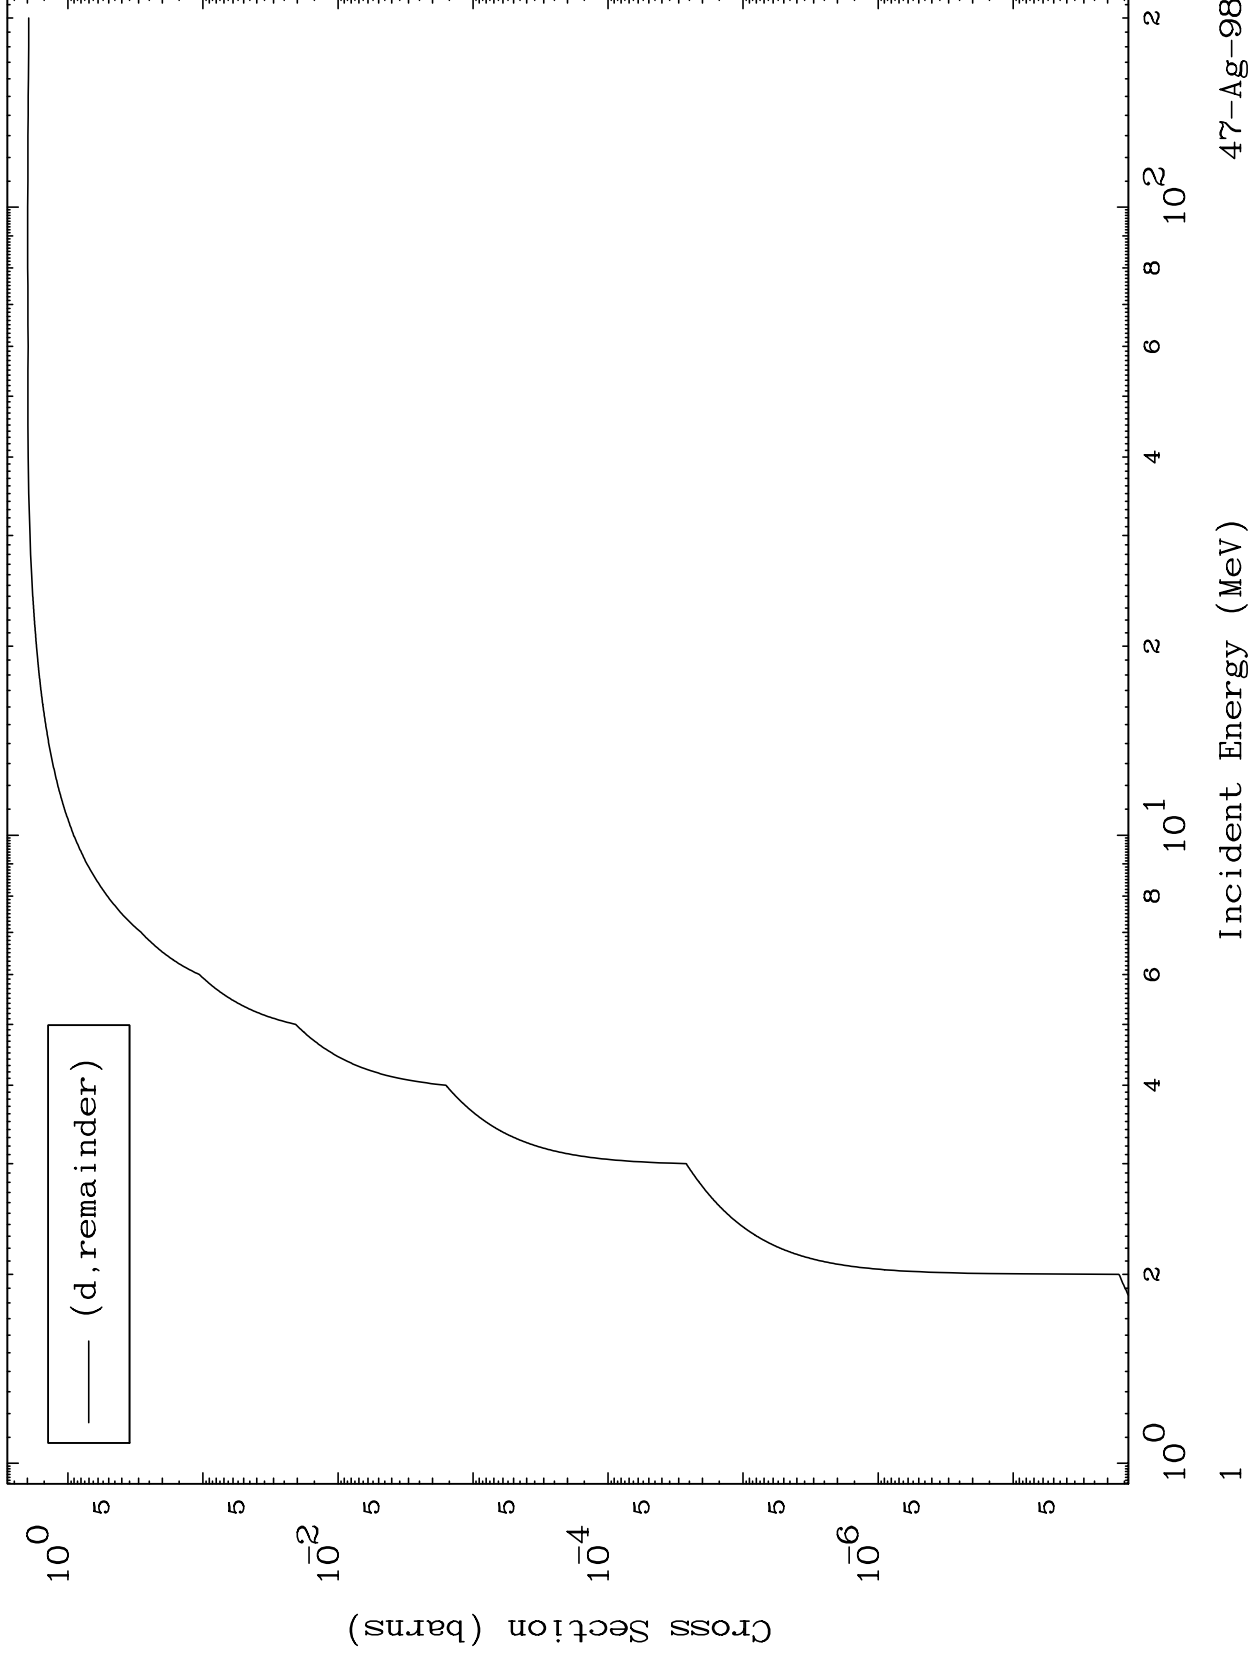

Press Mouse Button to Start

MAT 4698

Deuteron Major
0 Kelvin Cross Sections

47-Ag-98

47-Ag-98