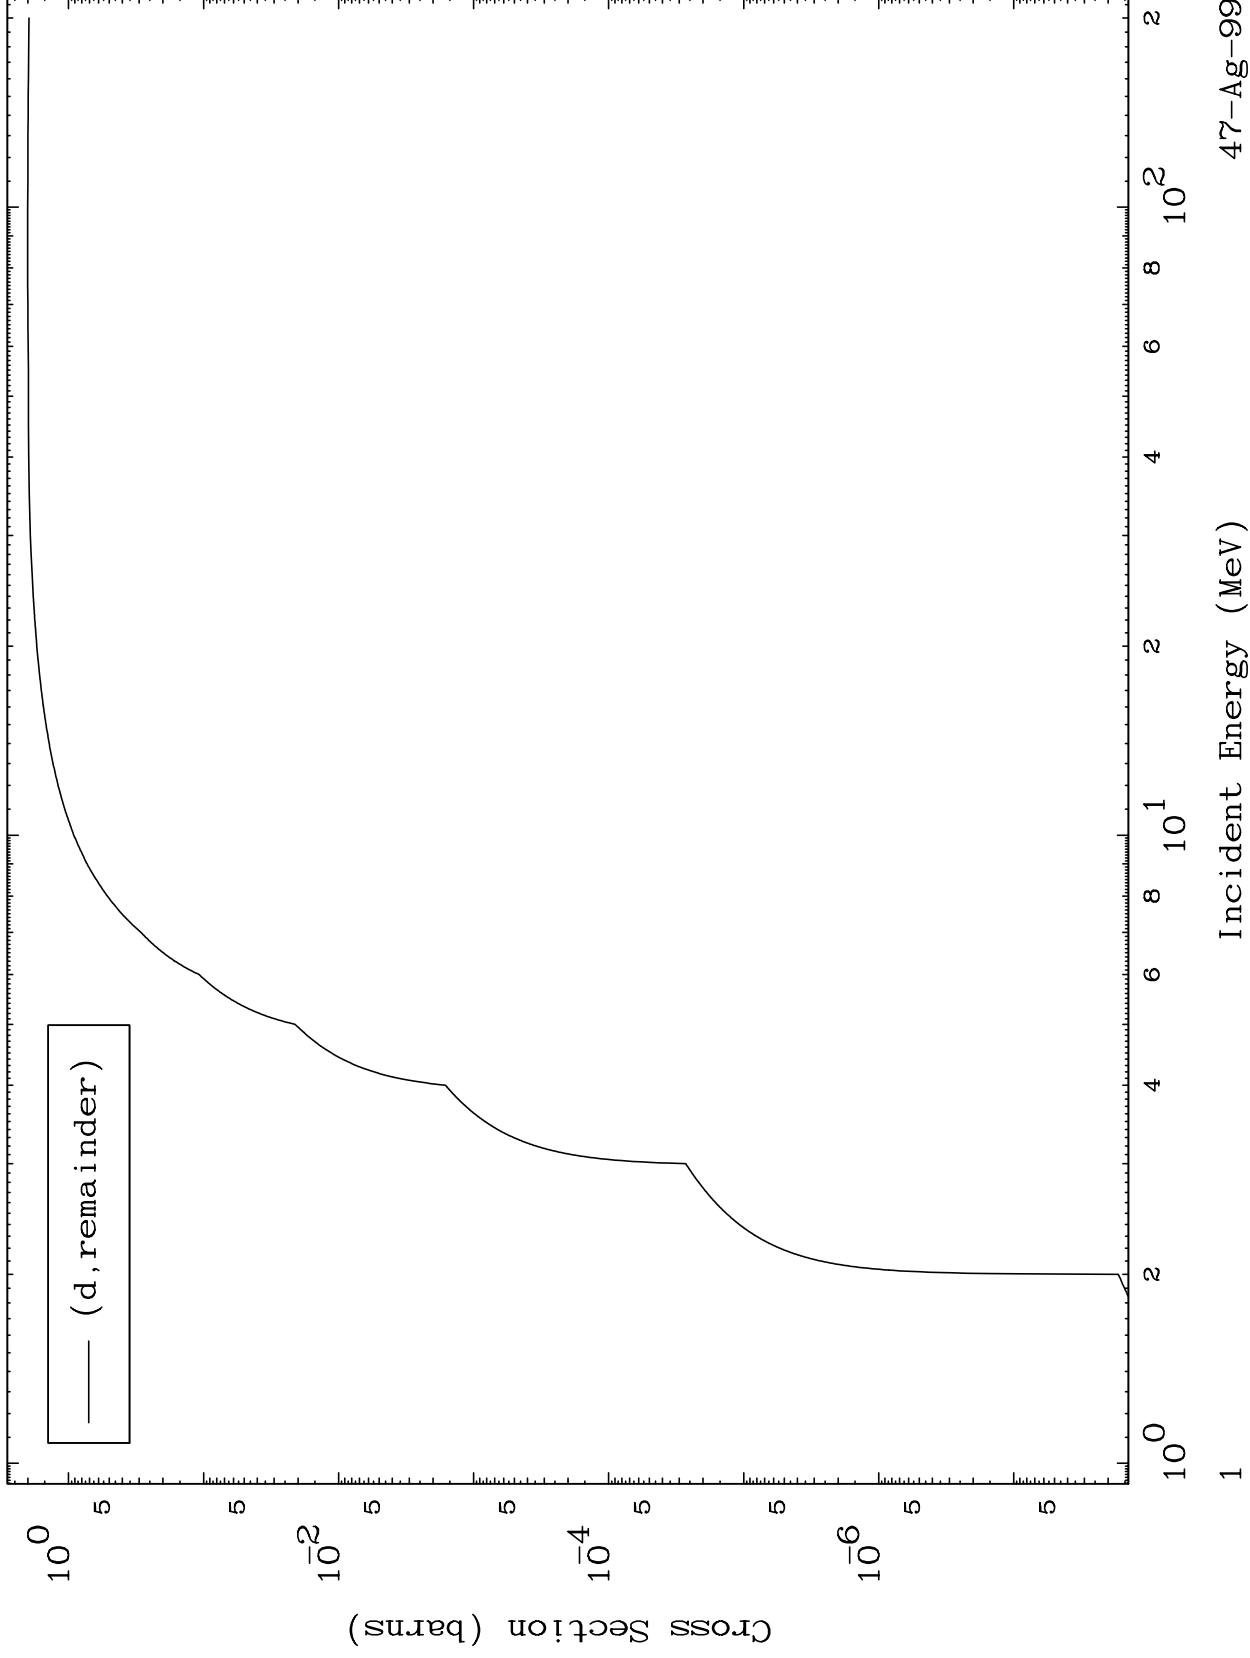

Press Mouse Button to Start

MAT 4701

Deuteron Major
0 Kelvin Cross Sections

47-Ag-99

47-Ag-99