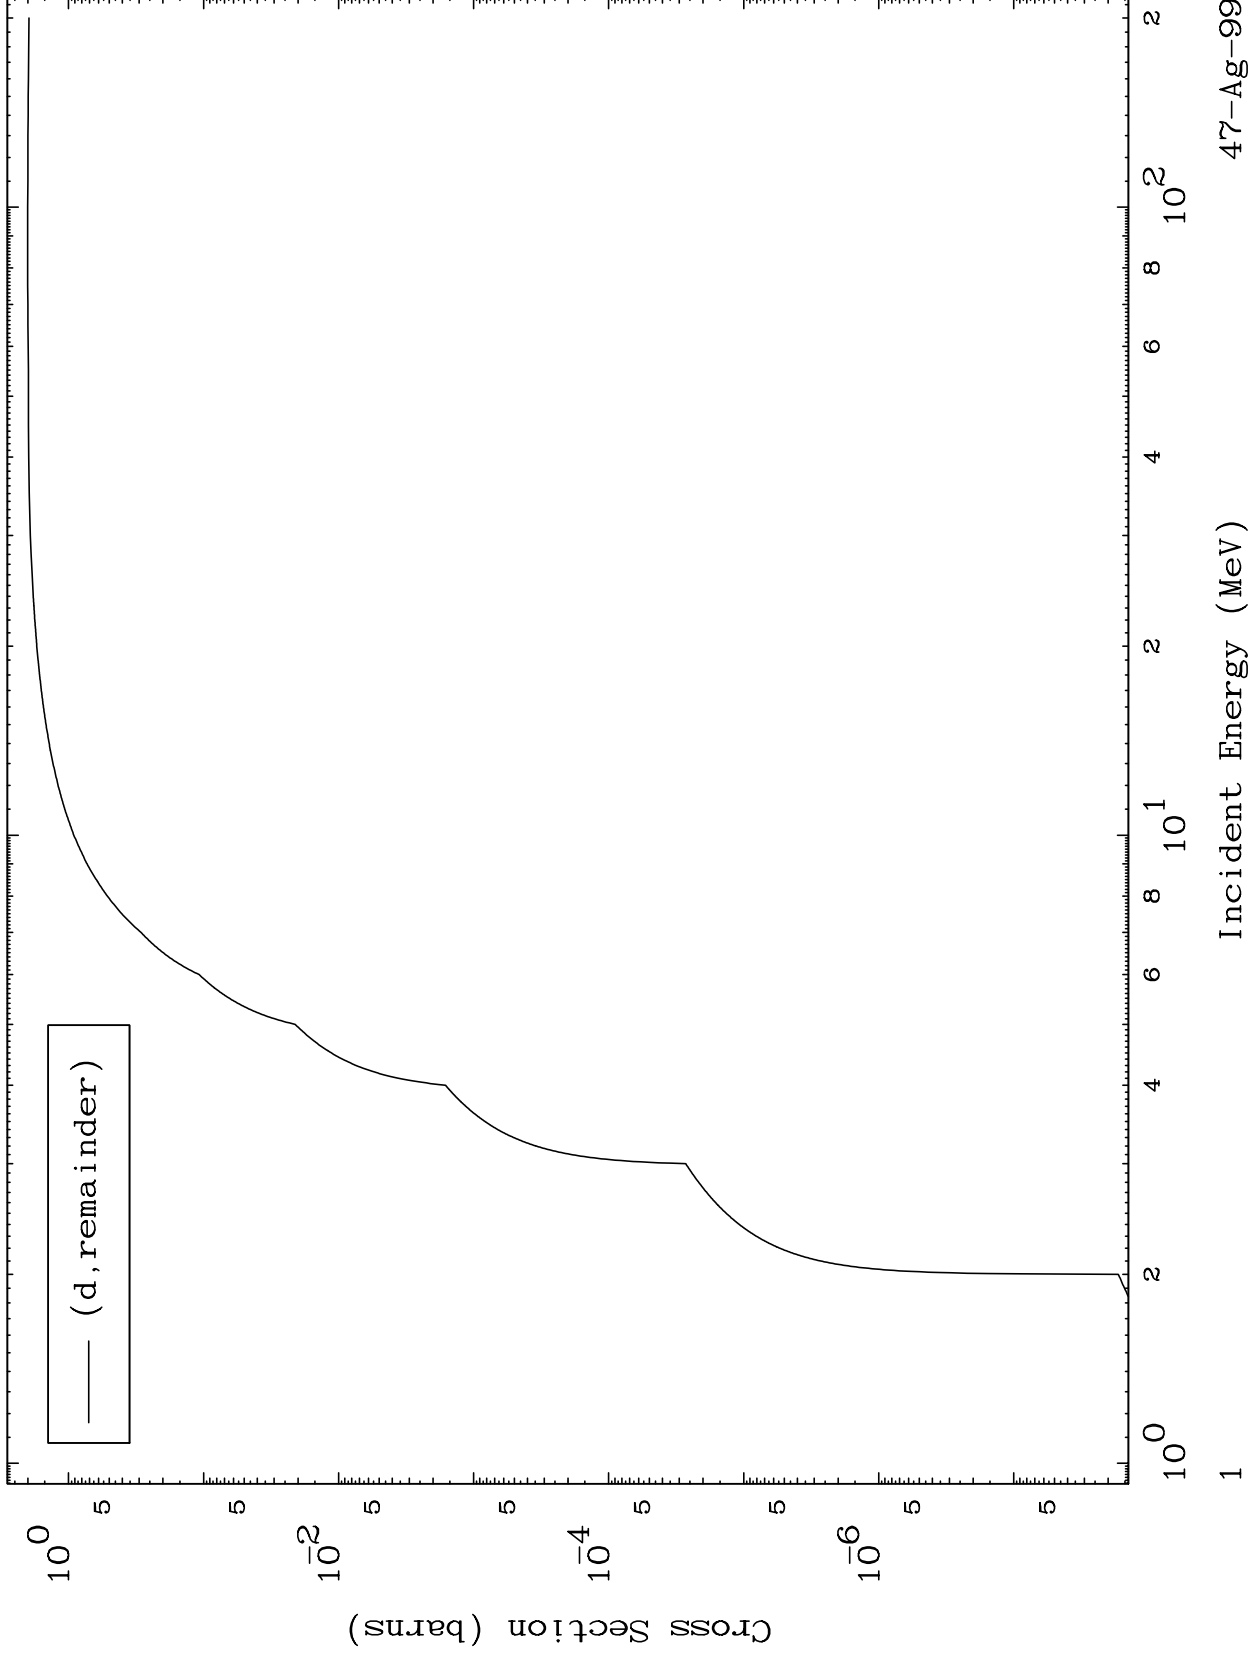

Press Mouse Button to Start

MAT 4702

Deuteron Major
0 Kelvin Cross Sections

47-Ag-99

47-Ag-99