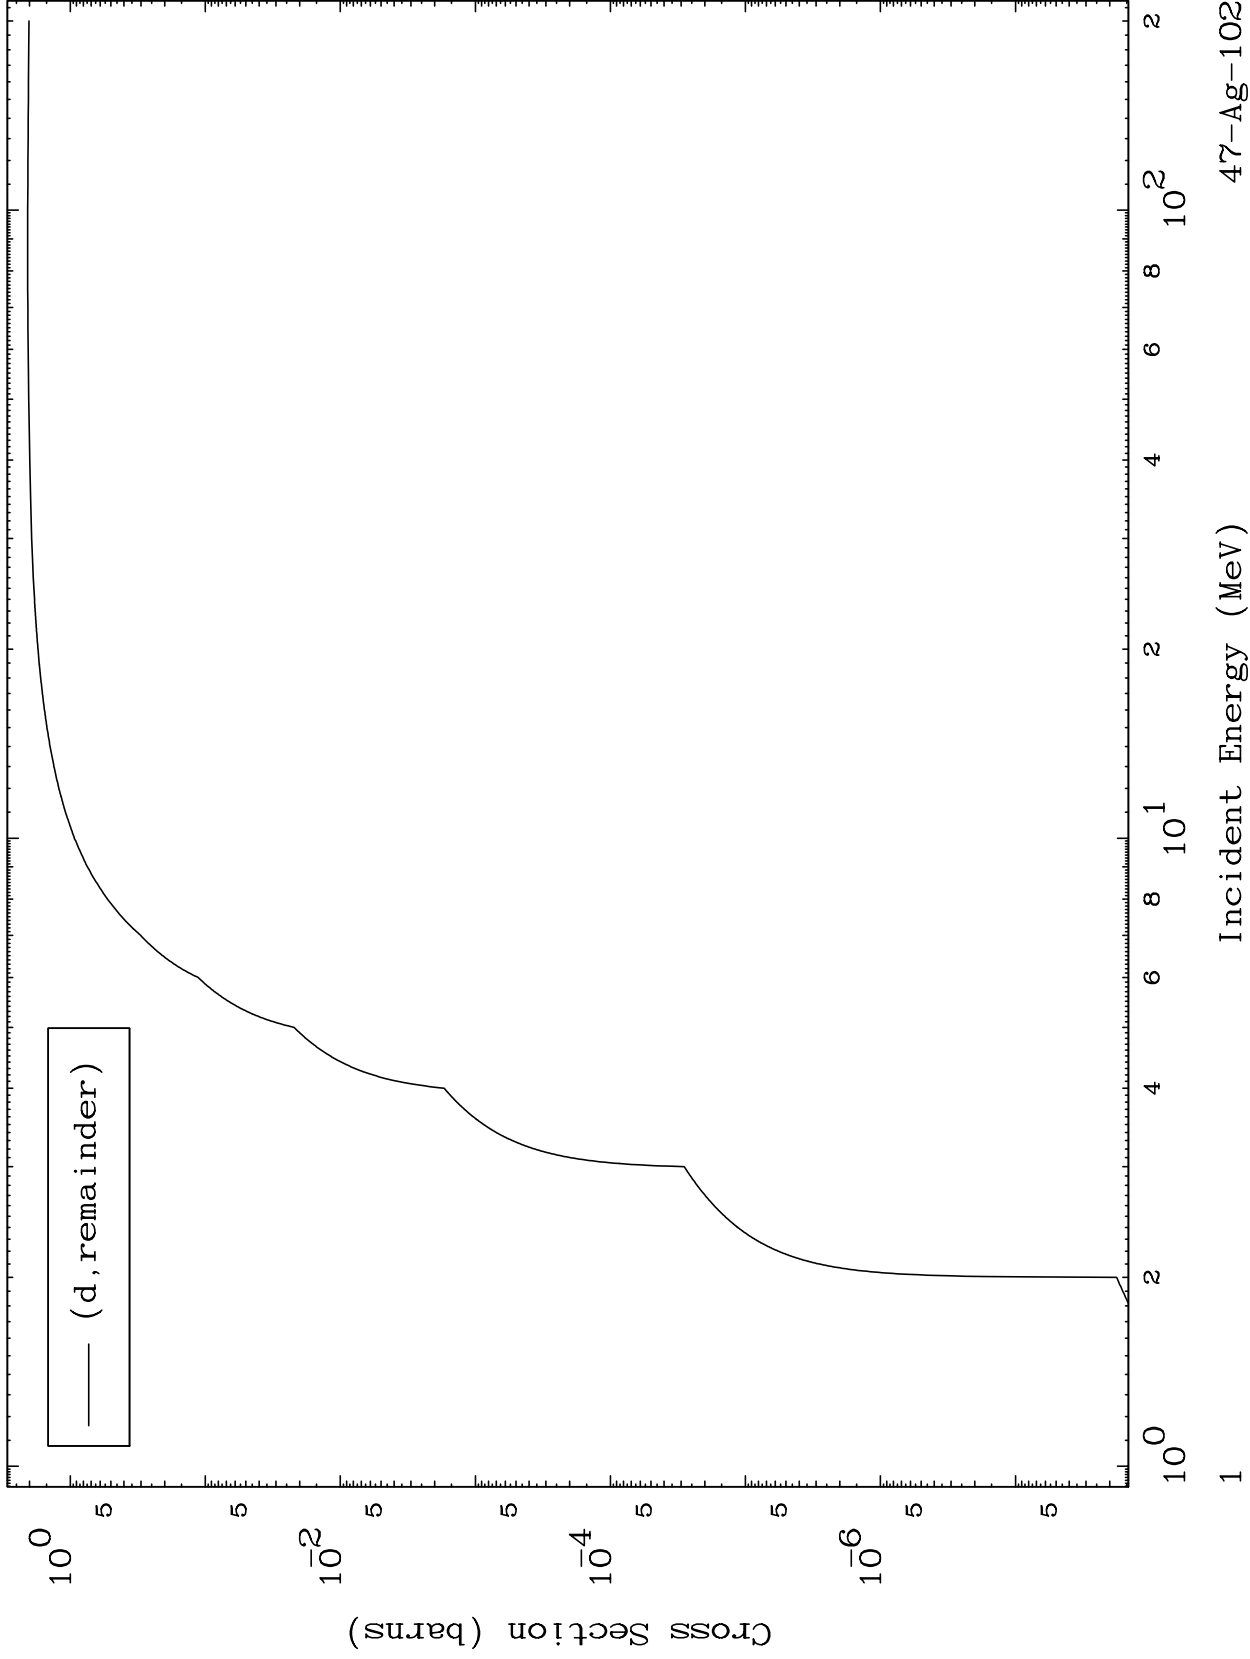

Press Mouse Button to Start

MAT 4711

Deuteron Major
0 Kelvin Cross Sections

47-Ag-102

47-Ag-102