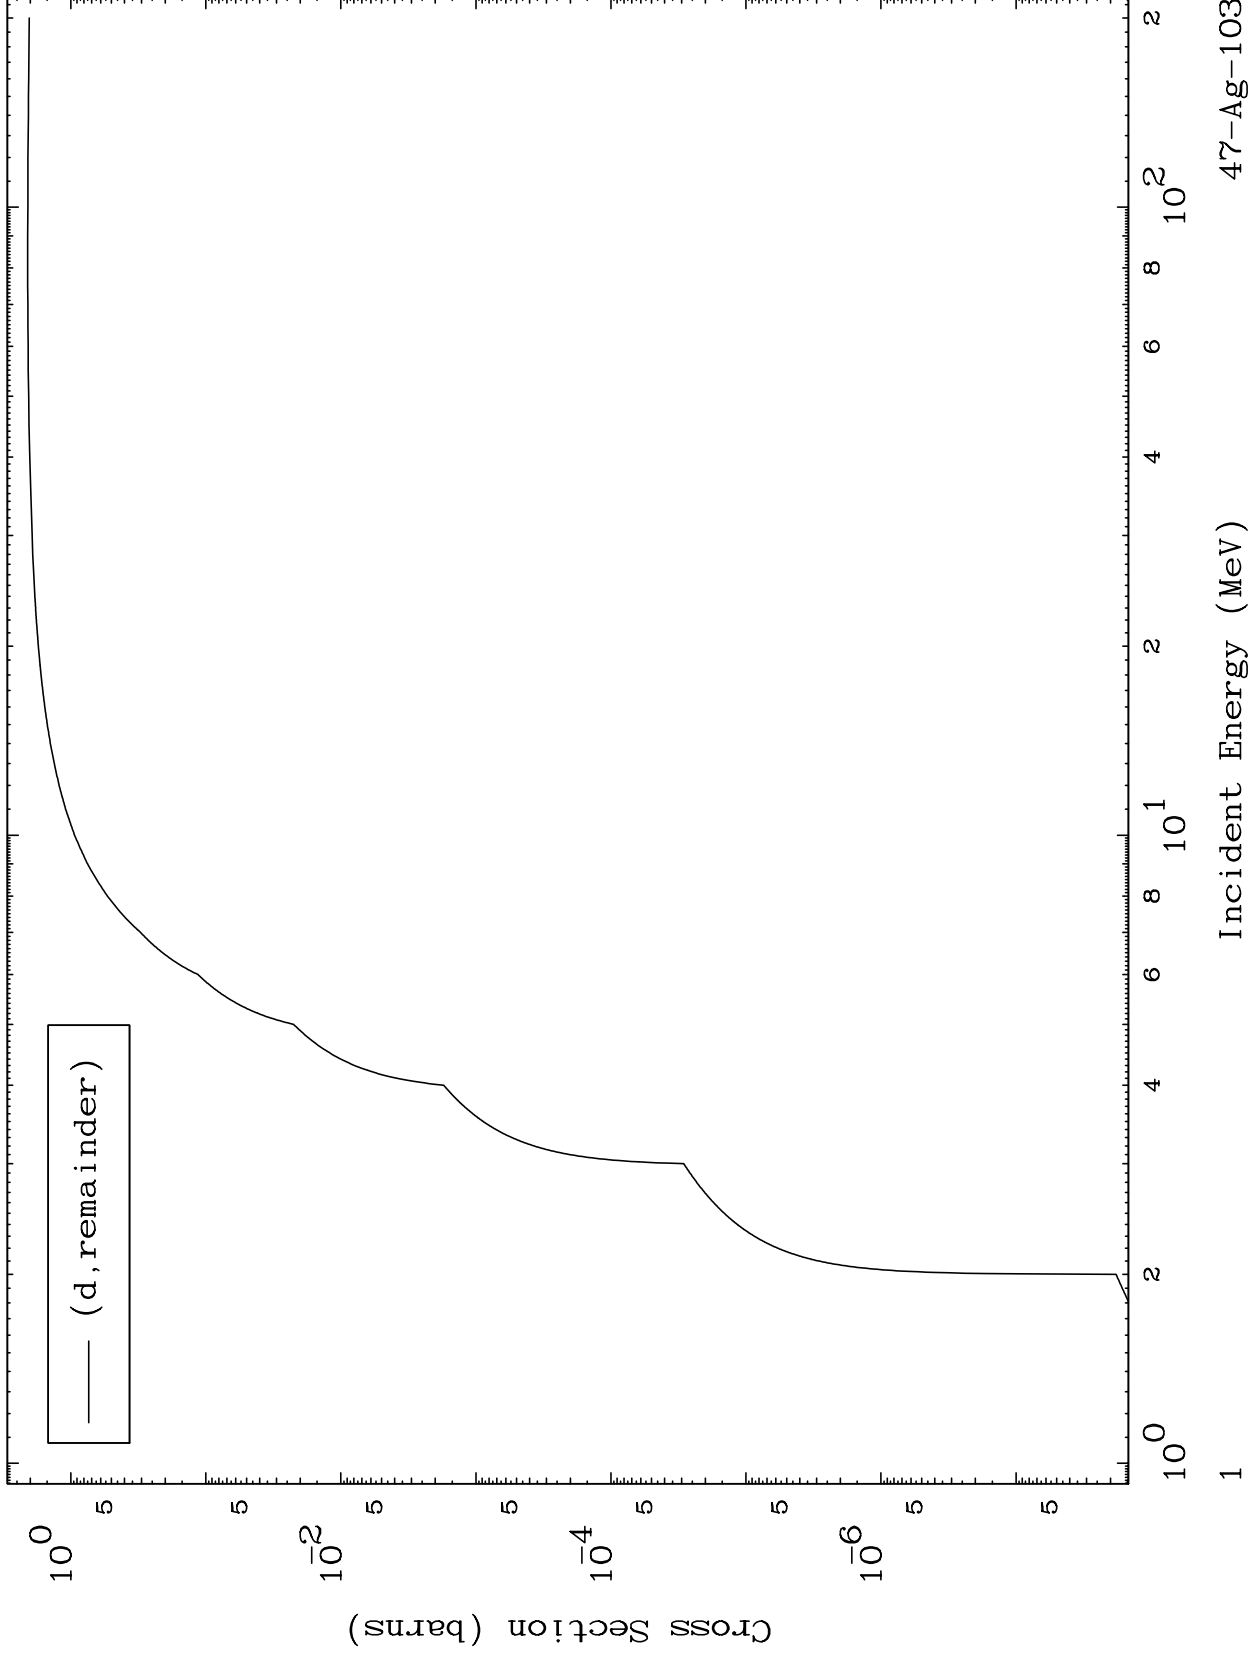

Press Mouse Button to Start

MAT 4714

Deuteron Major  
0 Kelvin Cross Sections

47-Ag-103

47-Ag-103