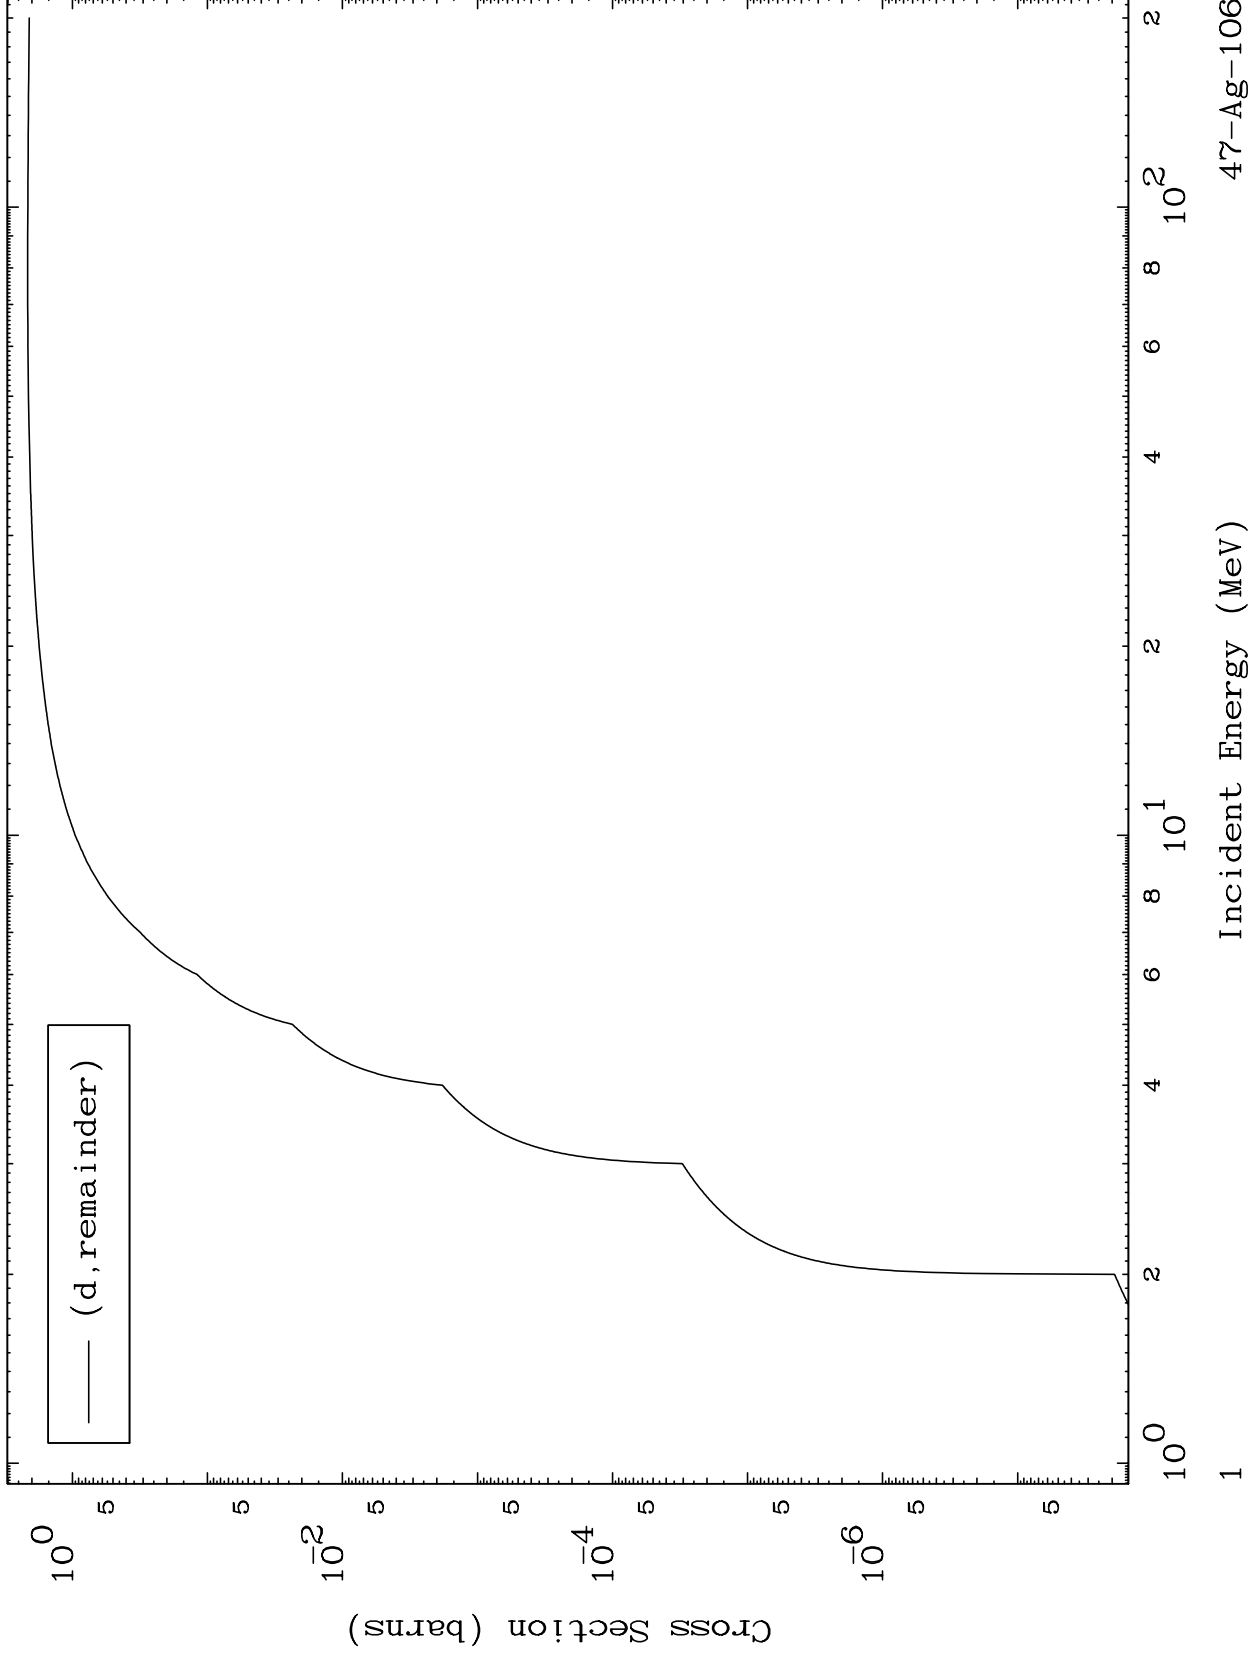

Press Mouse Button to Start

MAT 4723

Deuteron Major
0 Kelvin Cross Sections

47-Ag-106

47-Ag-106