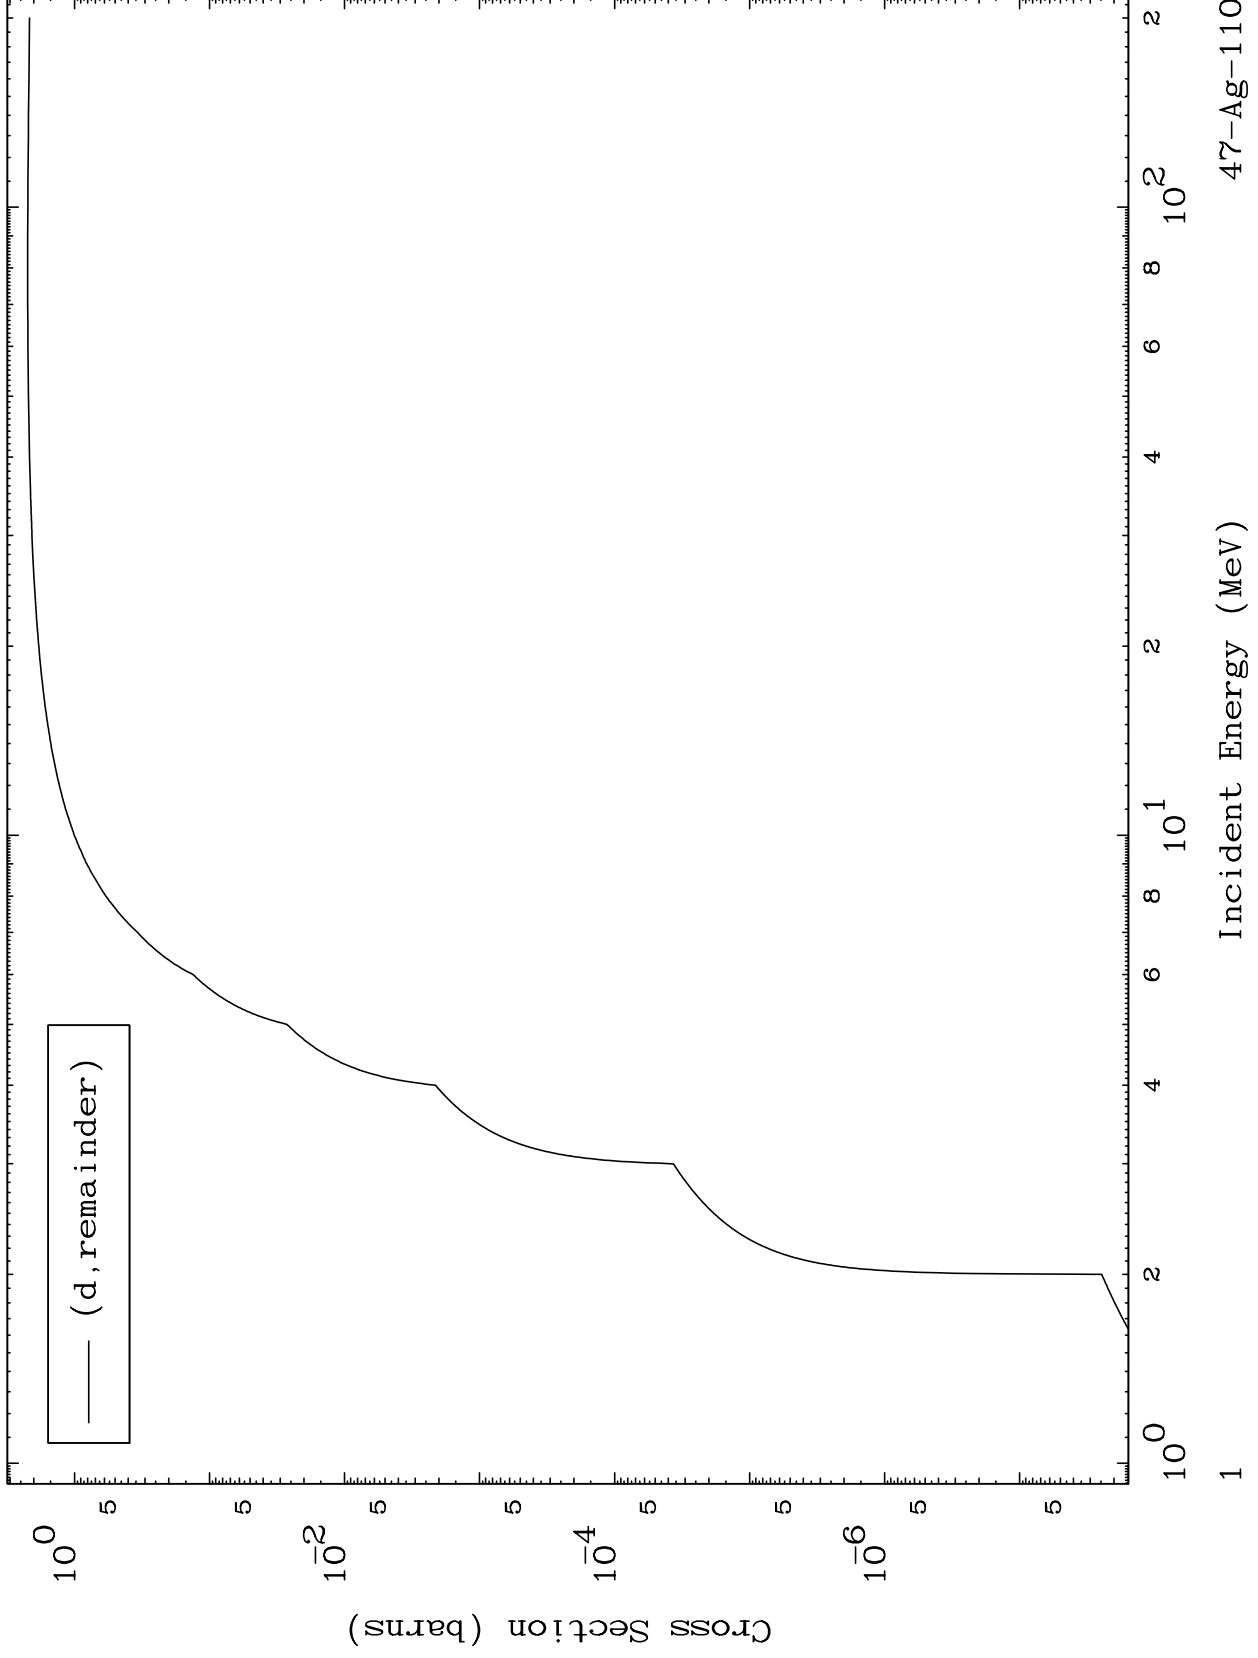

Press Mouse Button to Start

MAT 4734

Deuteron Major
0 Kelvin Cross Sections

47-Ag-110

47-Ag-110