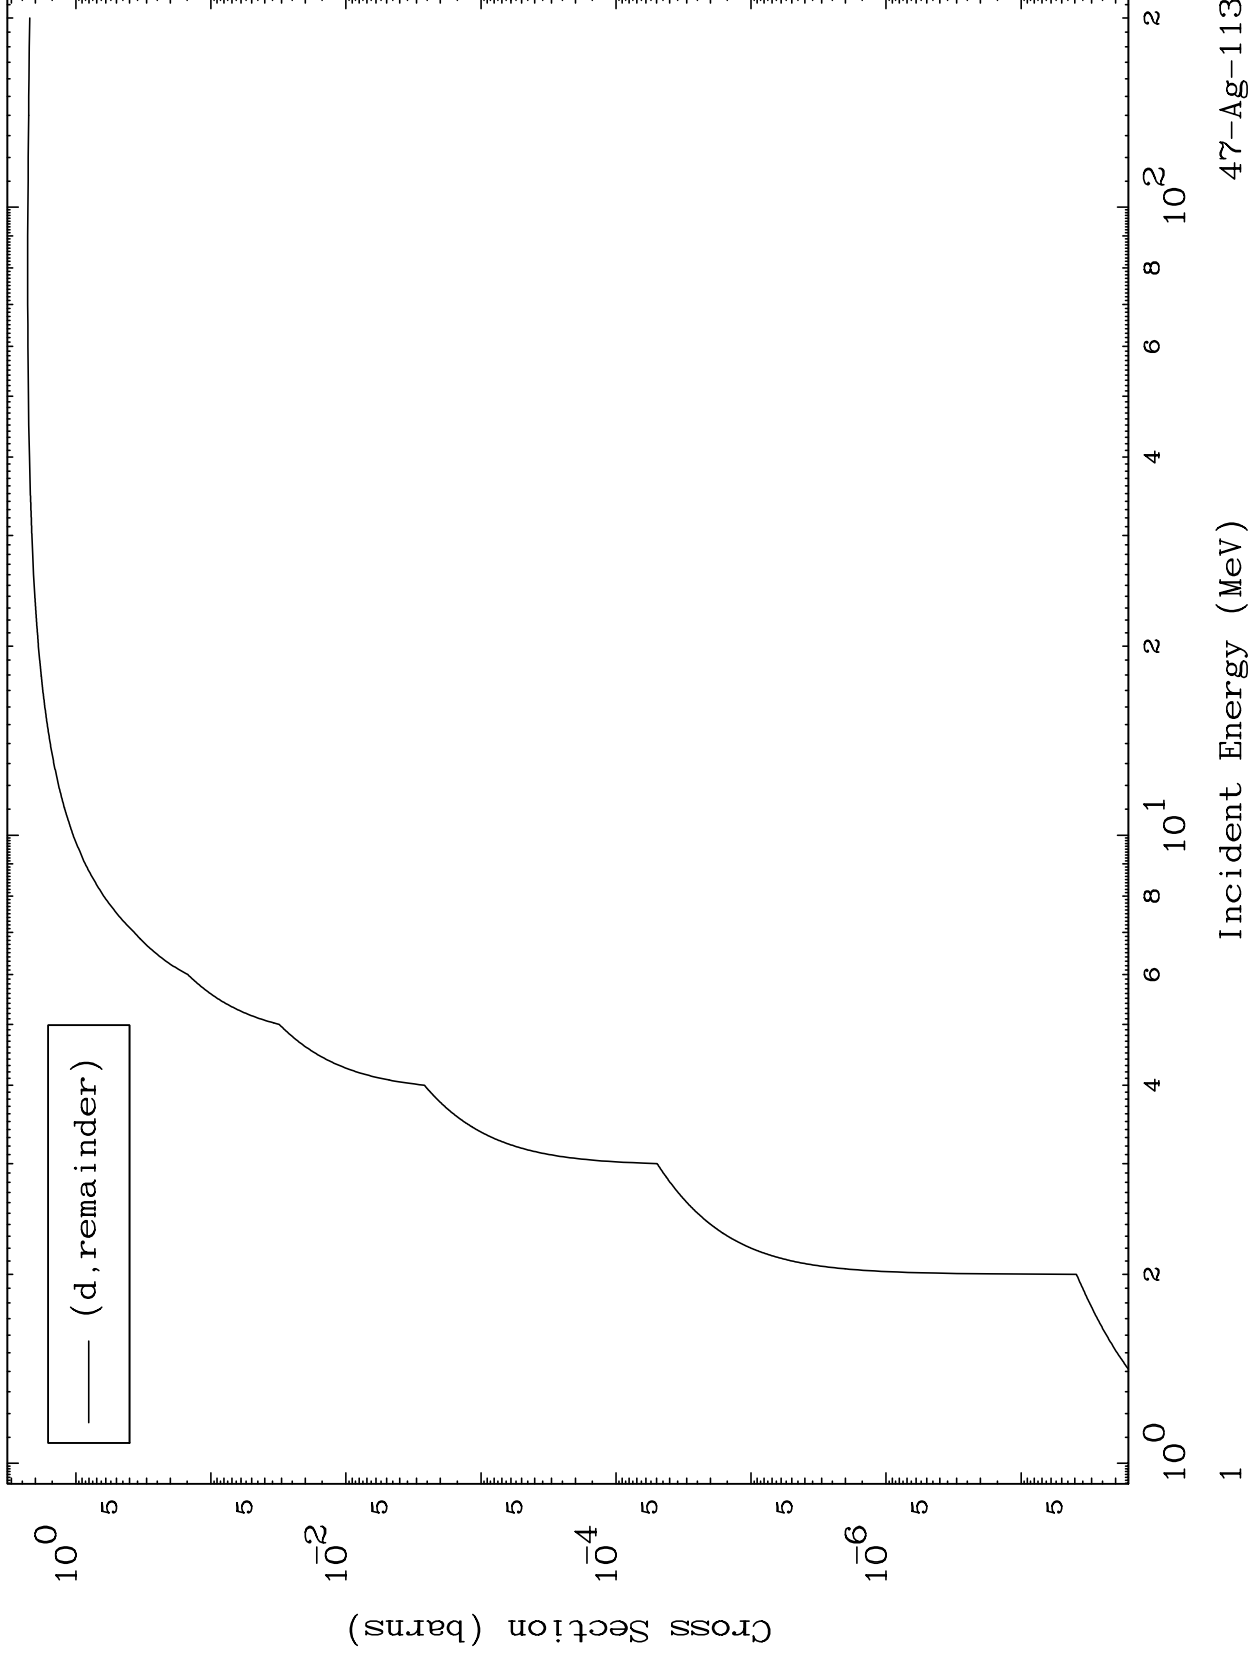

Press Mouse Button to Start

MAT 4743

Deuteron Major
0 Kelvin Cross Sections

47-Ag-113

47-Ag-113