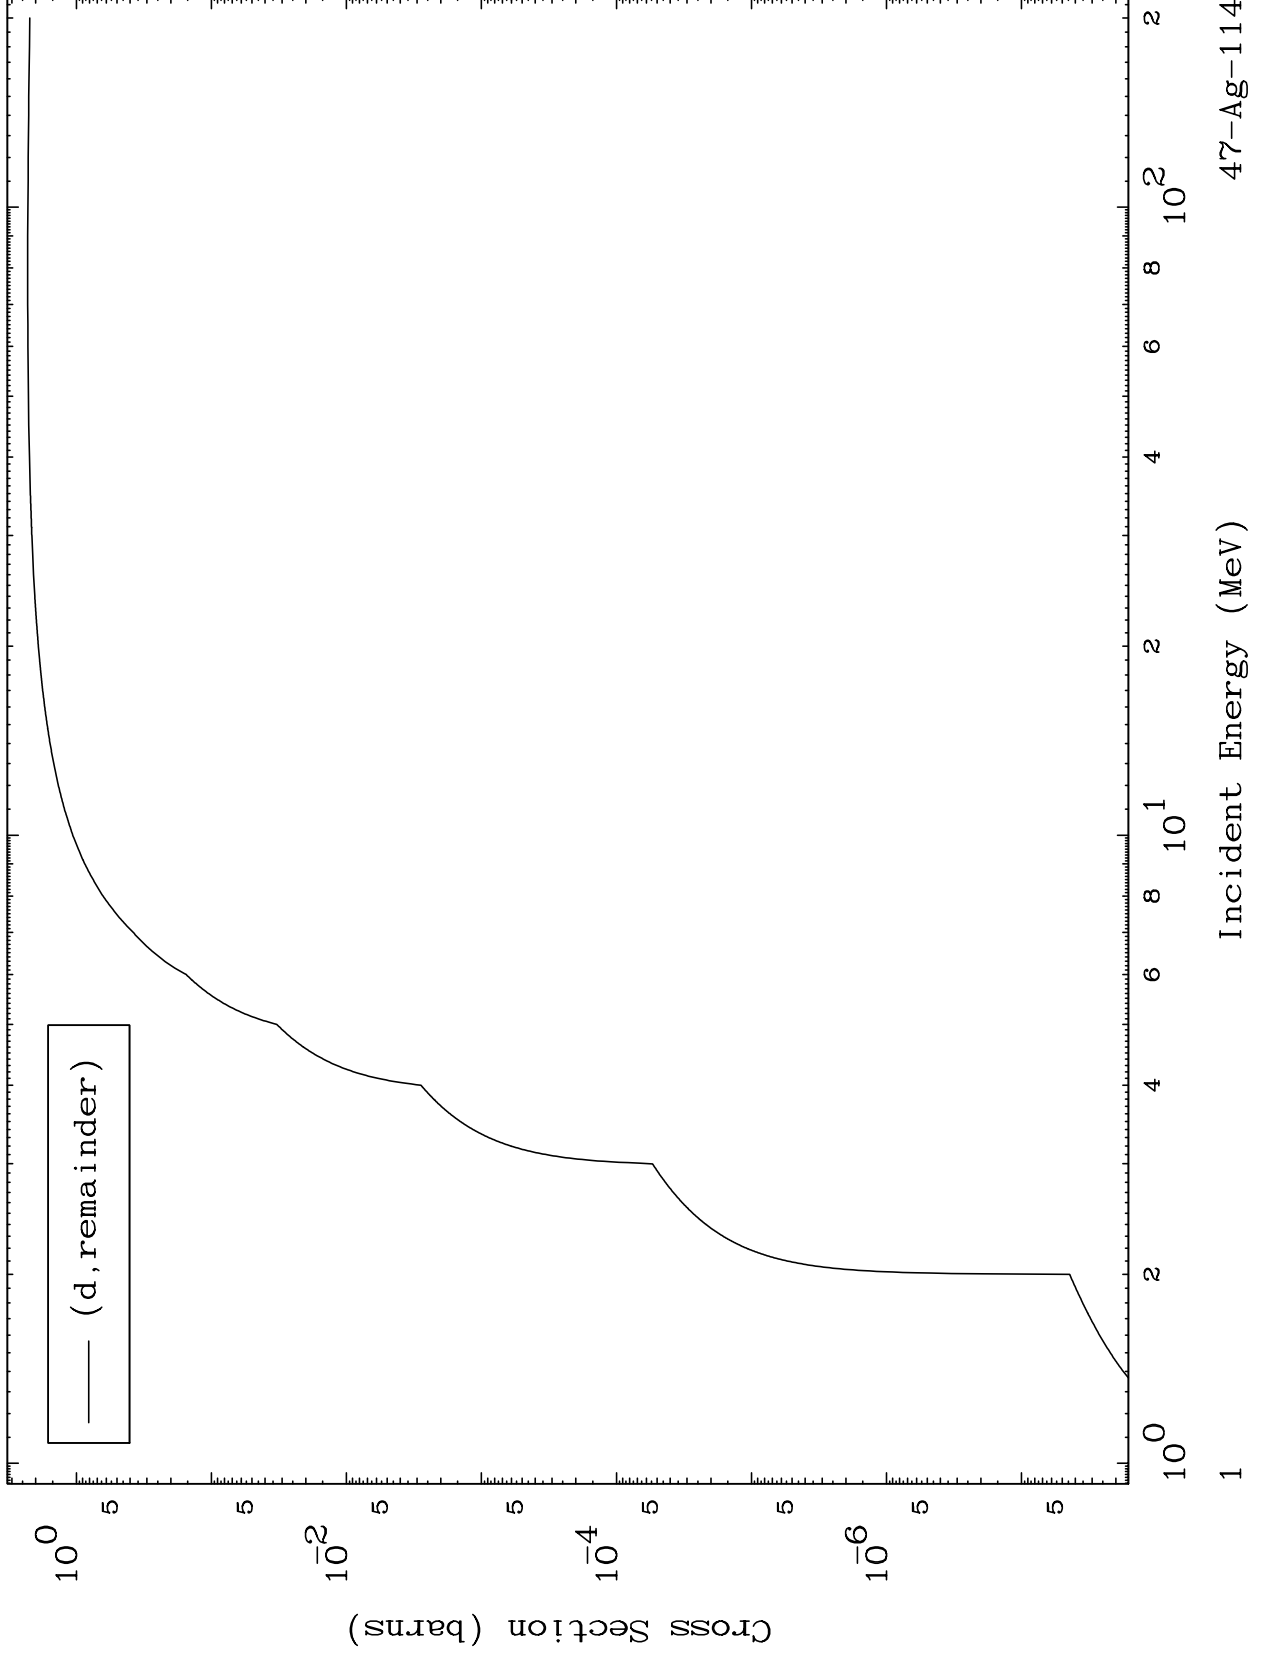

Press Mouse Button to Start

MAT 4746

Deuteron Major
0 Kelvin Cross Sections

47-Ag-114

47-Ag-114