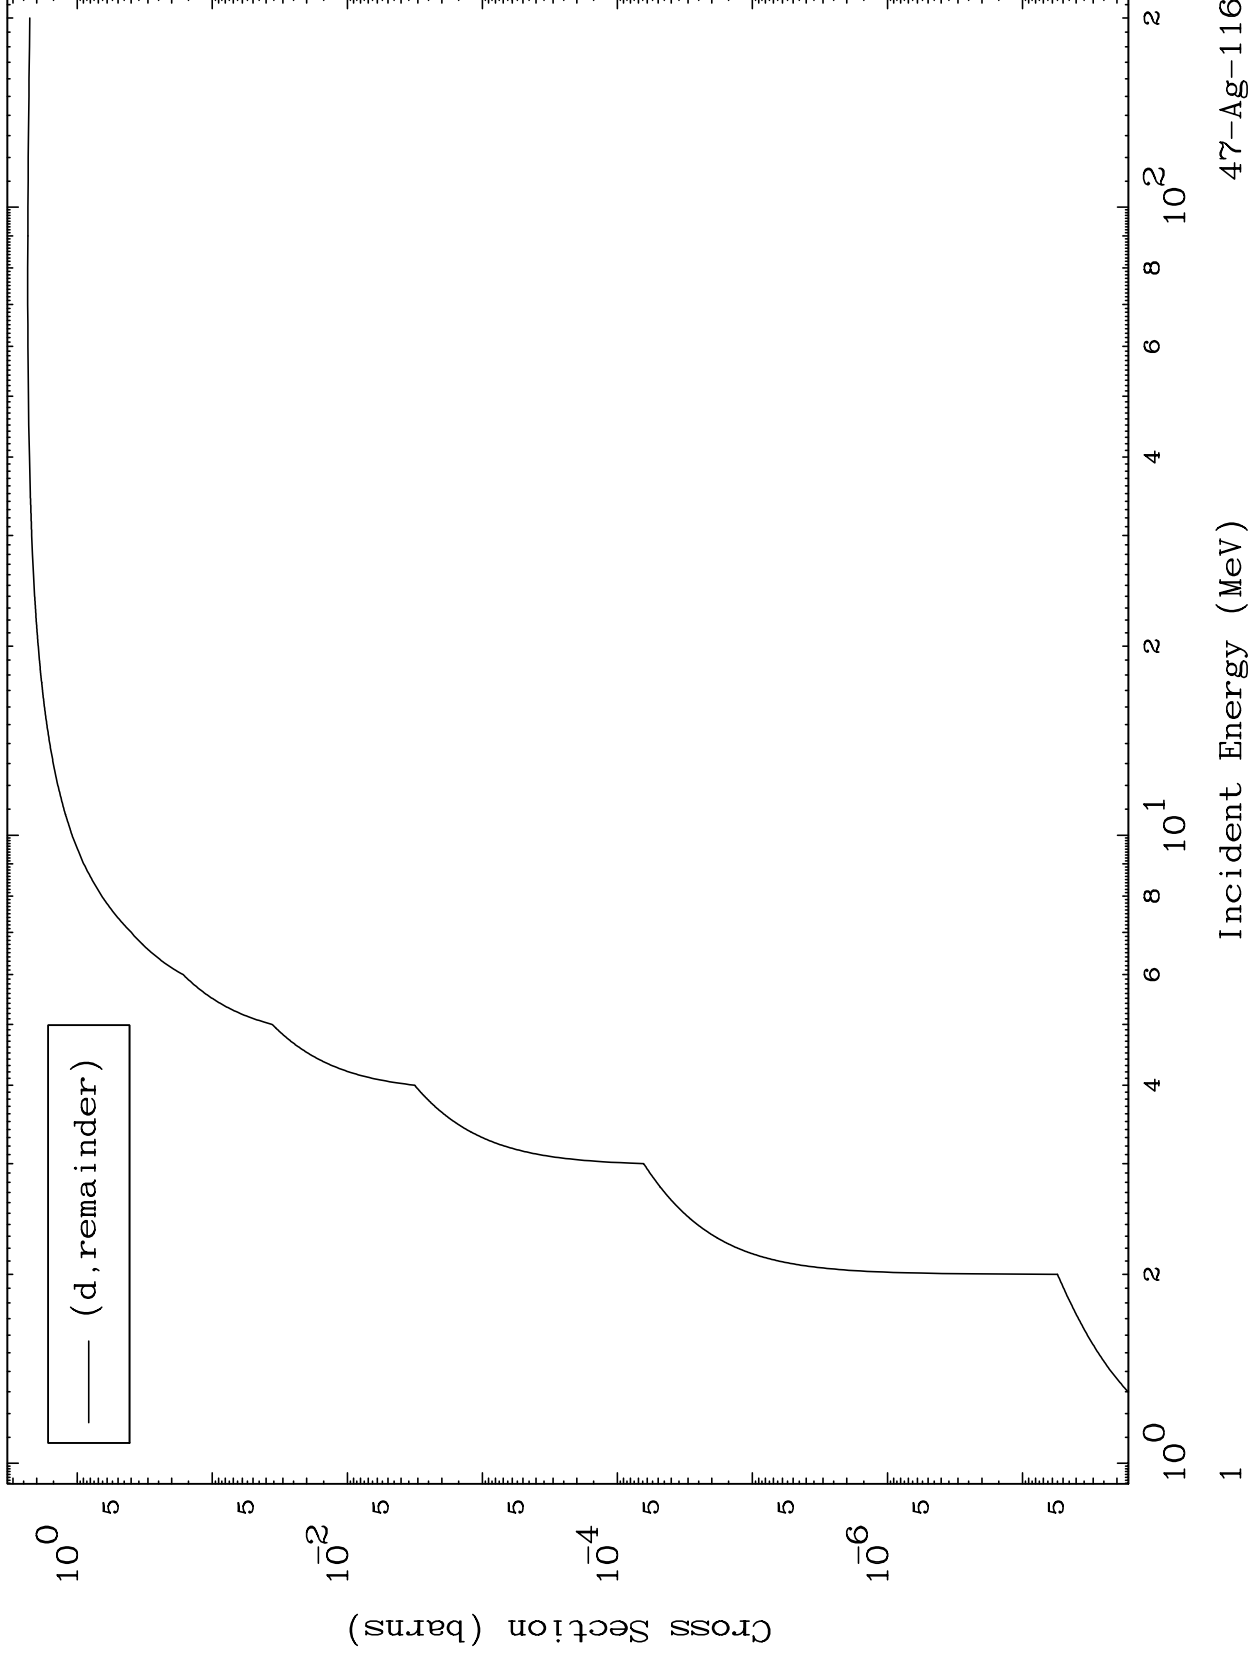

Press Mouse Button to Start

MAT 4754

Deuteron Major  
0 Kelvin Cross Sections

47-Ag-116

47-Ag-116