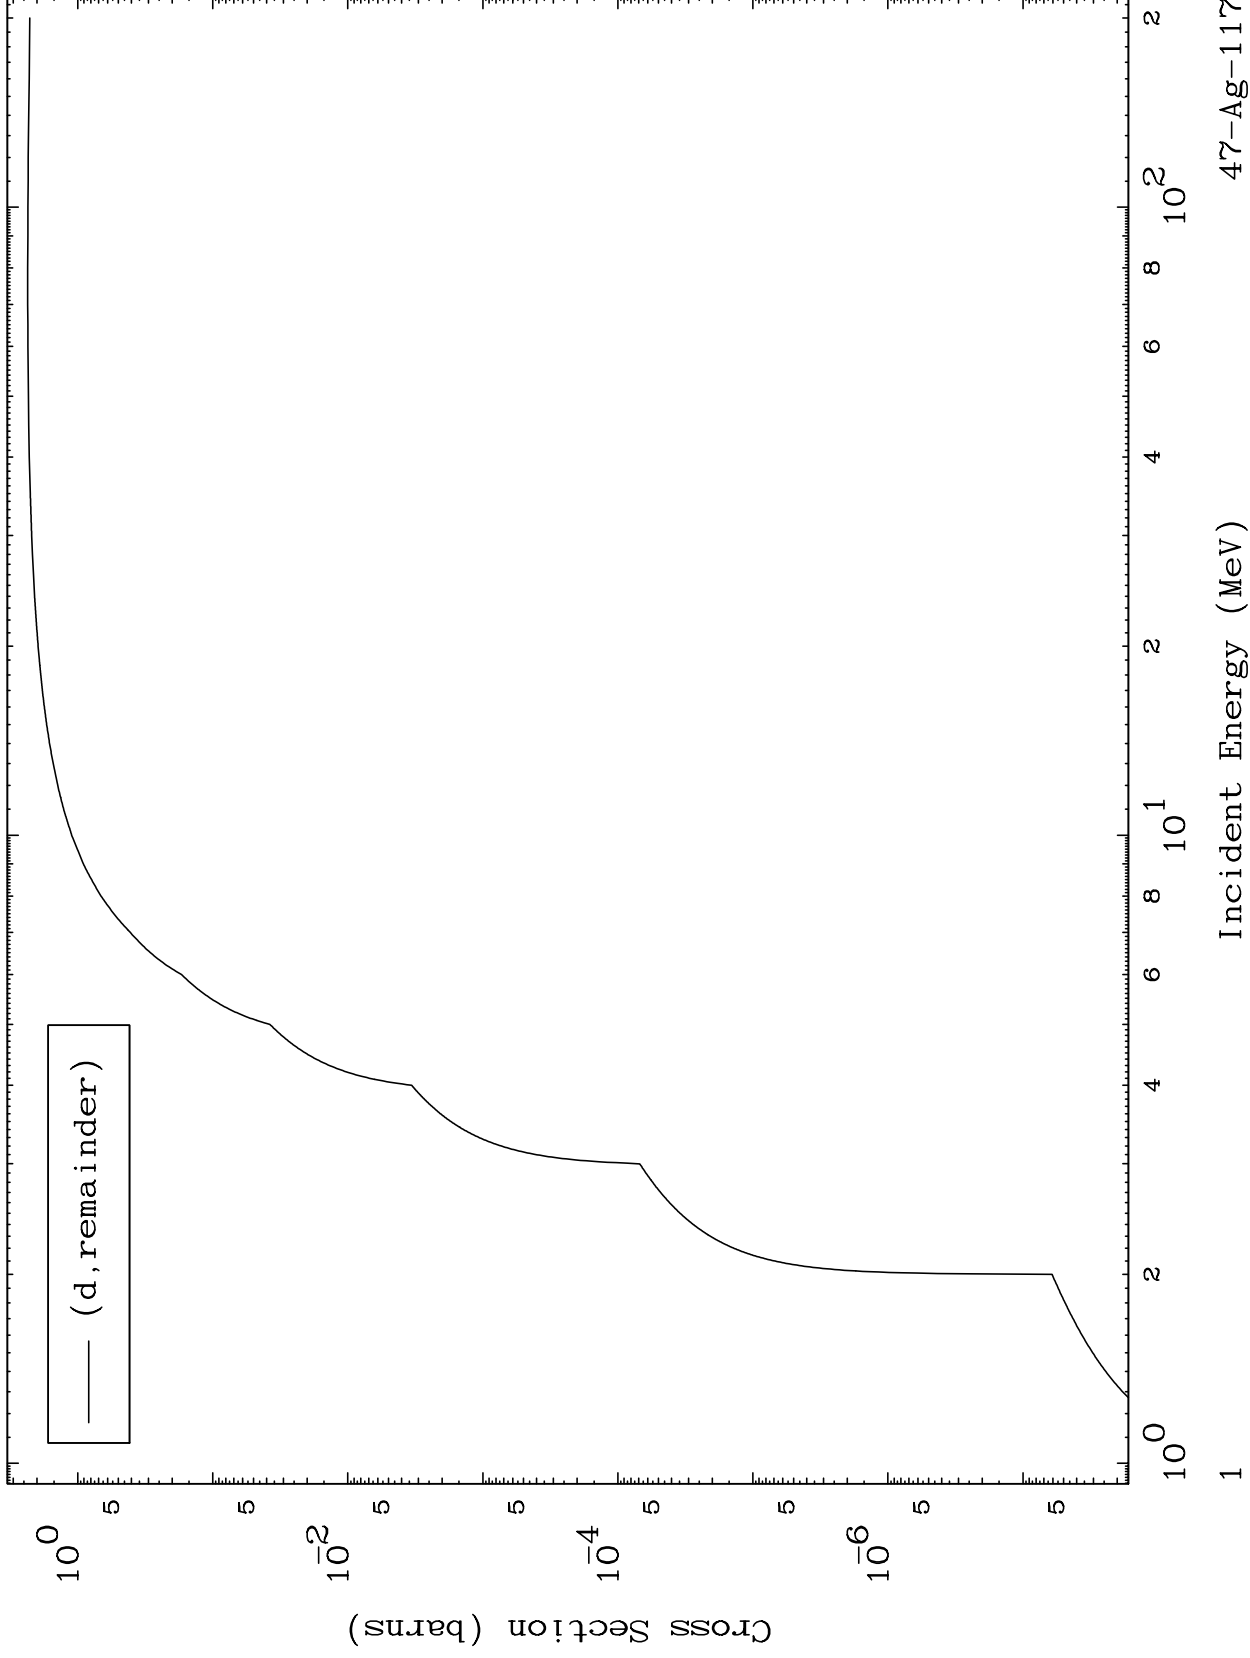

Press Mouse Button to Start

MAT 4755

Deuteron Major
0 Kelvin Cross Sections

47-Ag-117

Incident Energy (MeV)

47-Ag-117