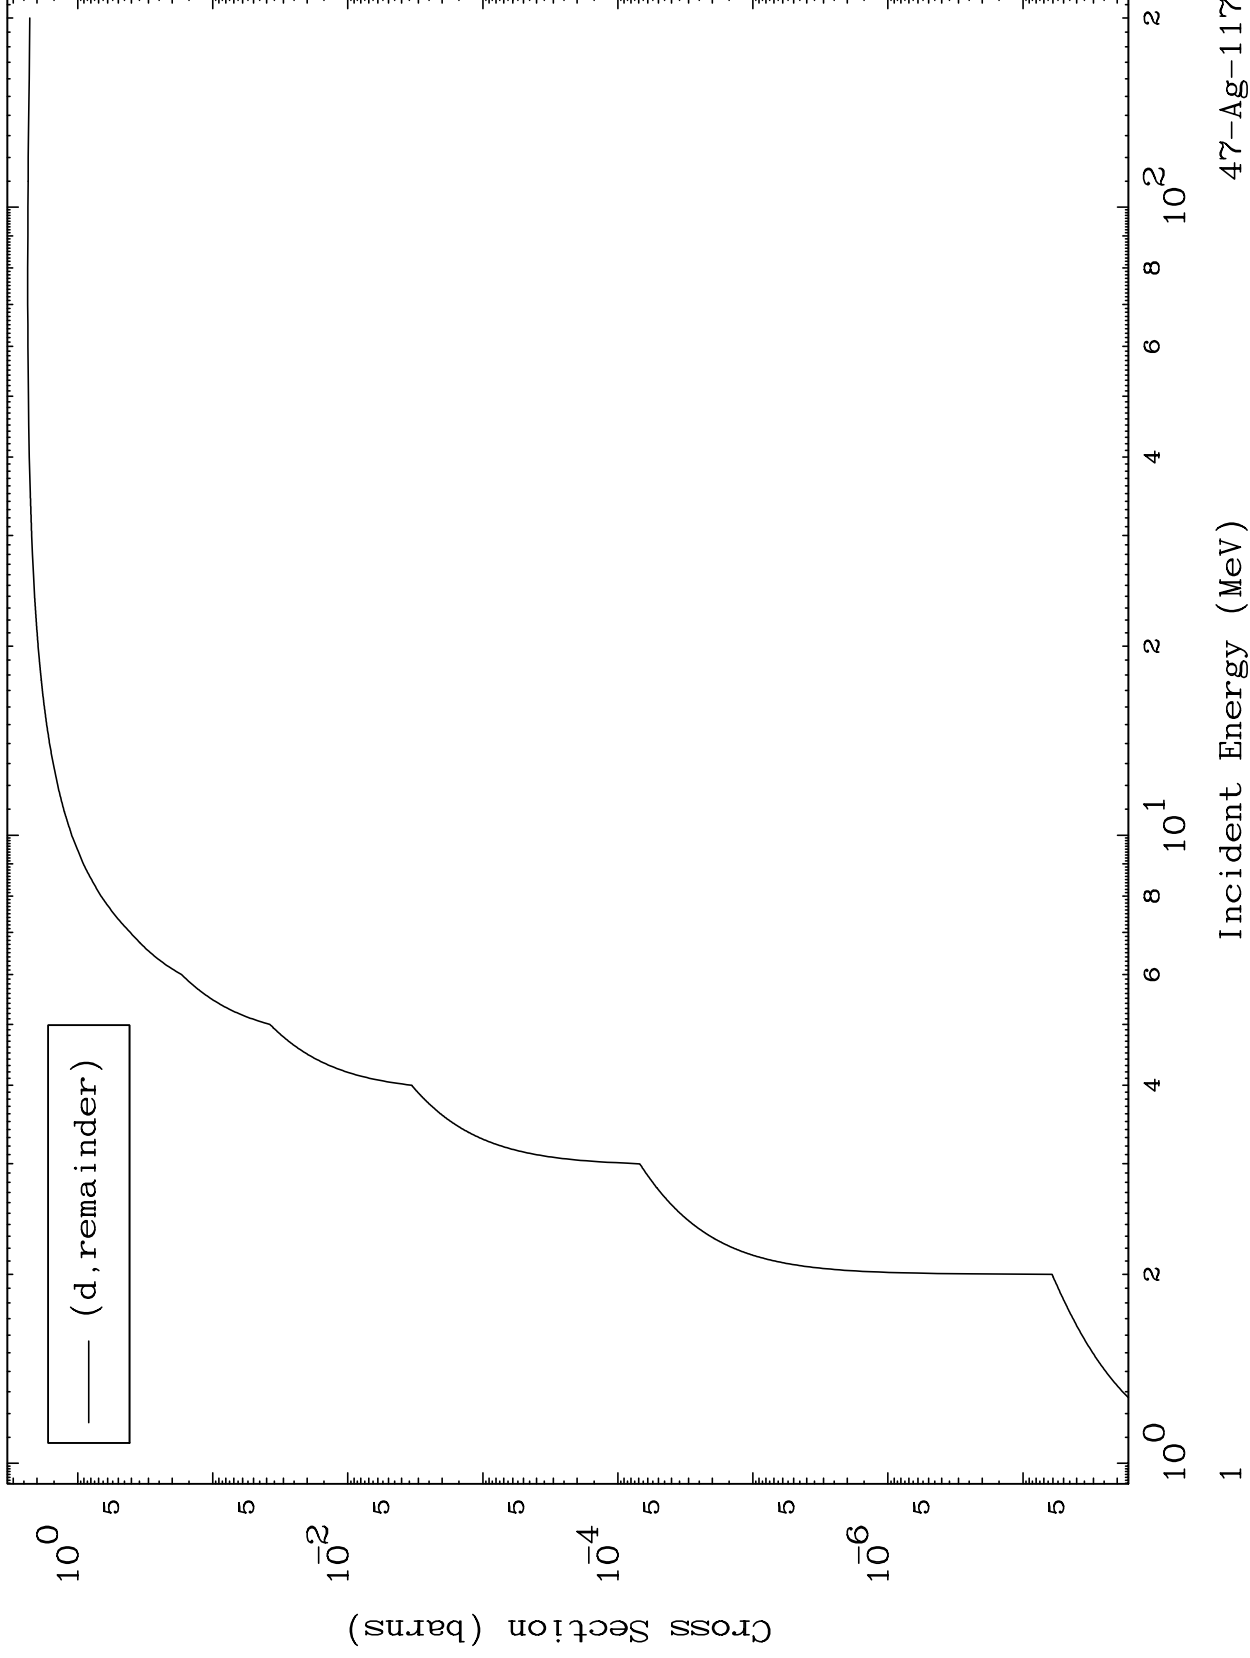

Press Mouse Button to Start

MAT 4756

Deuteron Major
0 Kelvin Cross Sections

47-Ag-117

Incident Energy (MeV)

47-Ag-117