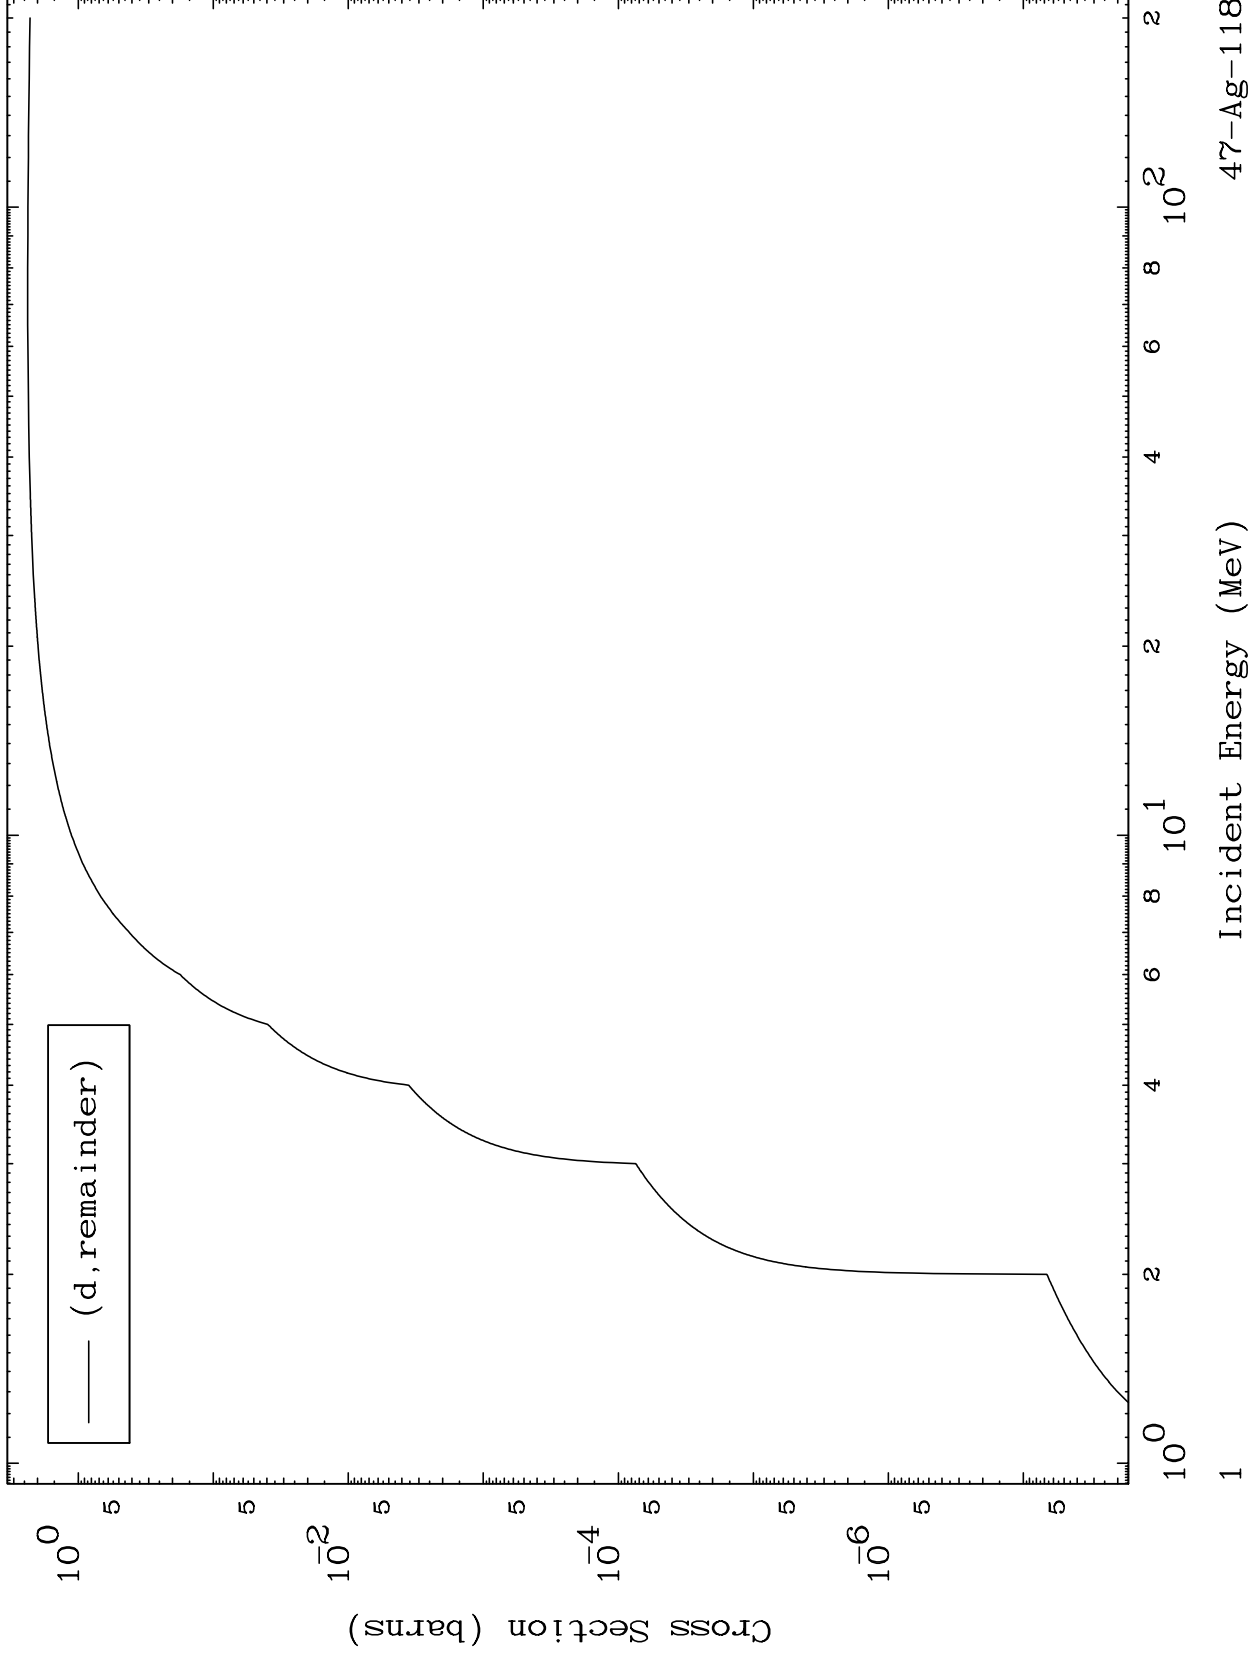

Press Mouse Button to Start

MAT 4758

Deuteron Major
0 Kelvin Cross Sections

47-Ag-118

47-Ag-118

Incident Energy (MeV)