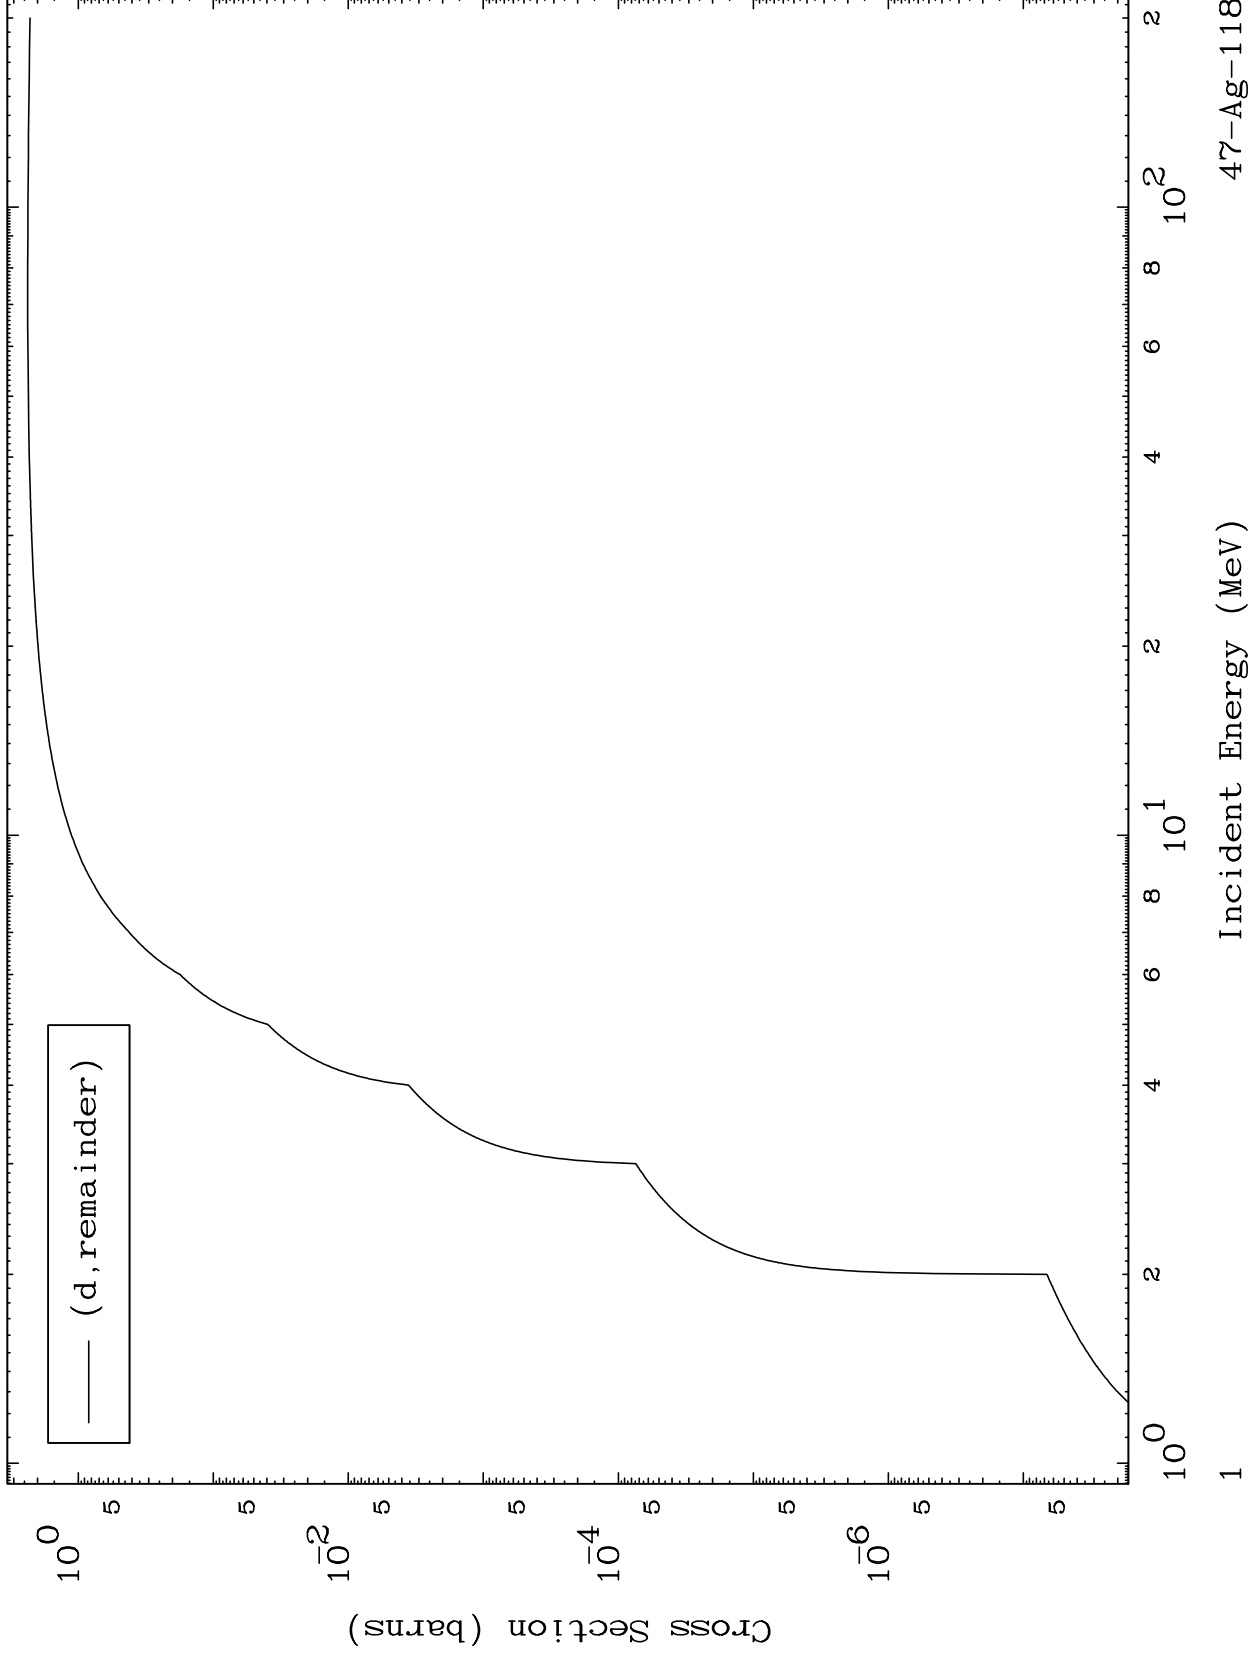

Press Mouse Button to Start

MAT 4759

Deuteron Major
0 Kelvin Cross Sections

47-Ag-118

47-Ag-118

Incident Energy (MeV)