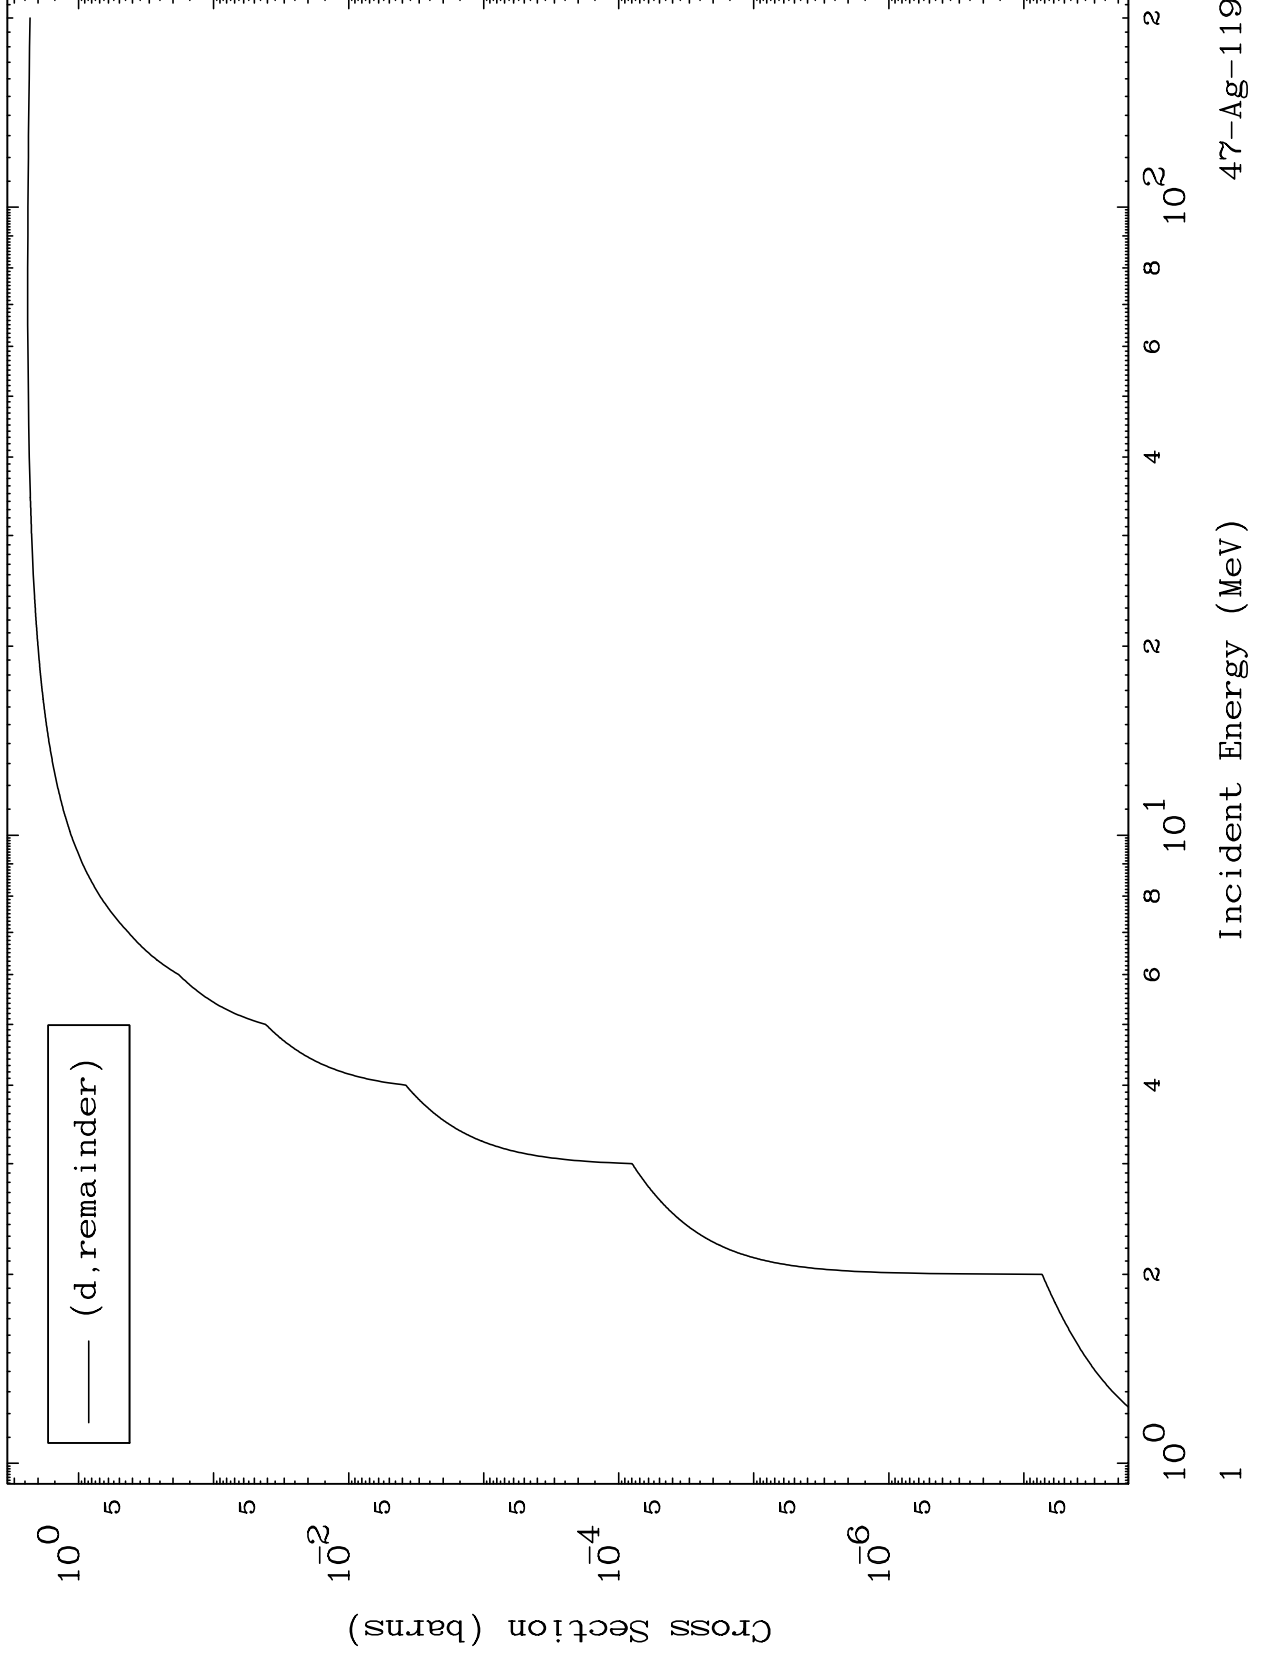

Press Mouse Button to Start

MAT 4761

Deuteron Major
0 Kelvin Cross Sections

47-Ag-119

47-Ag-119