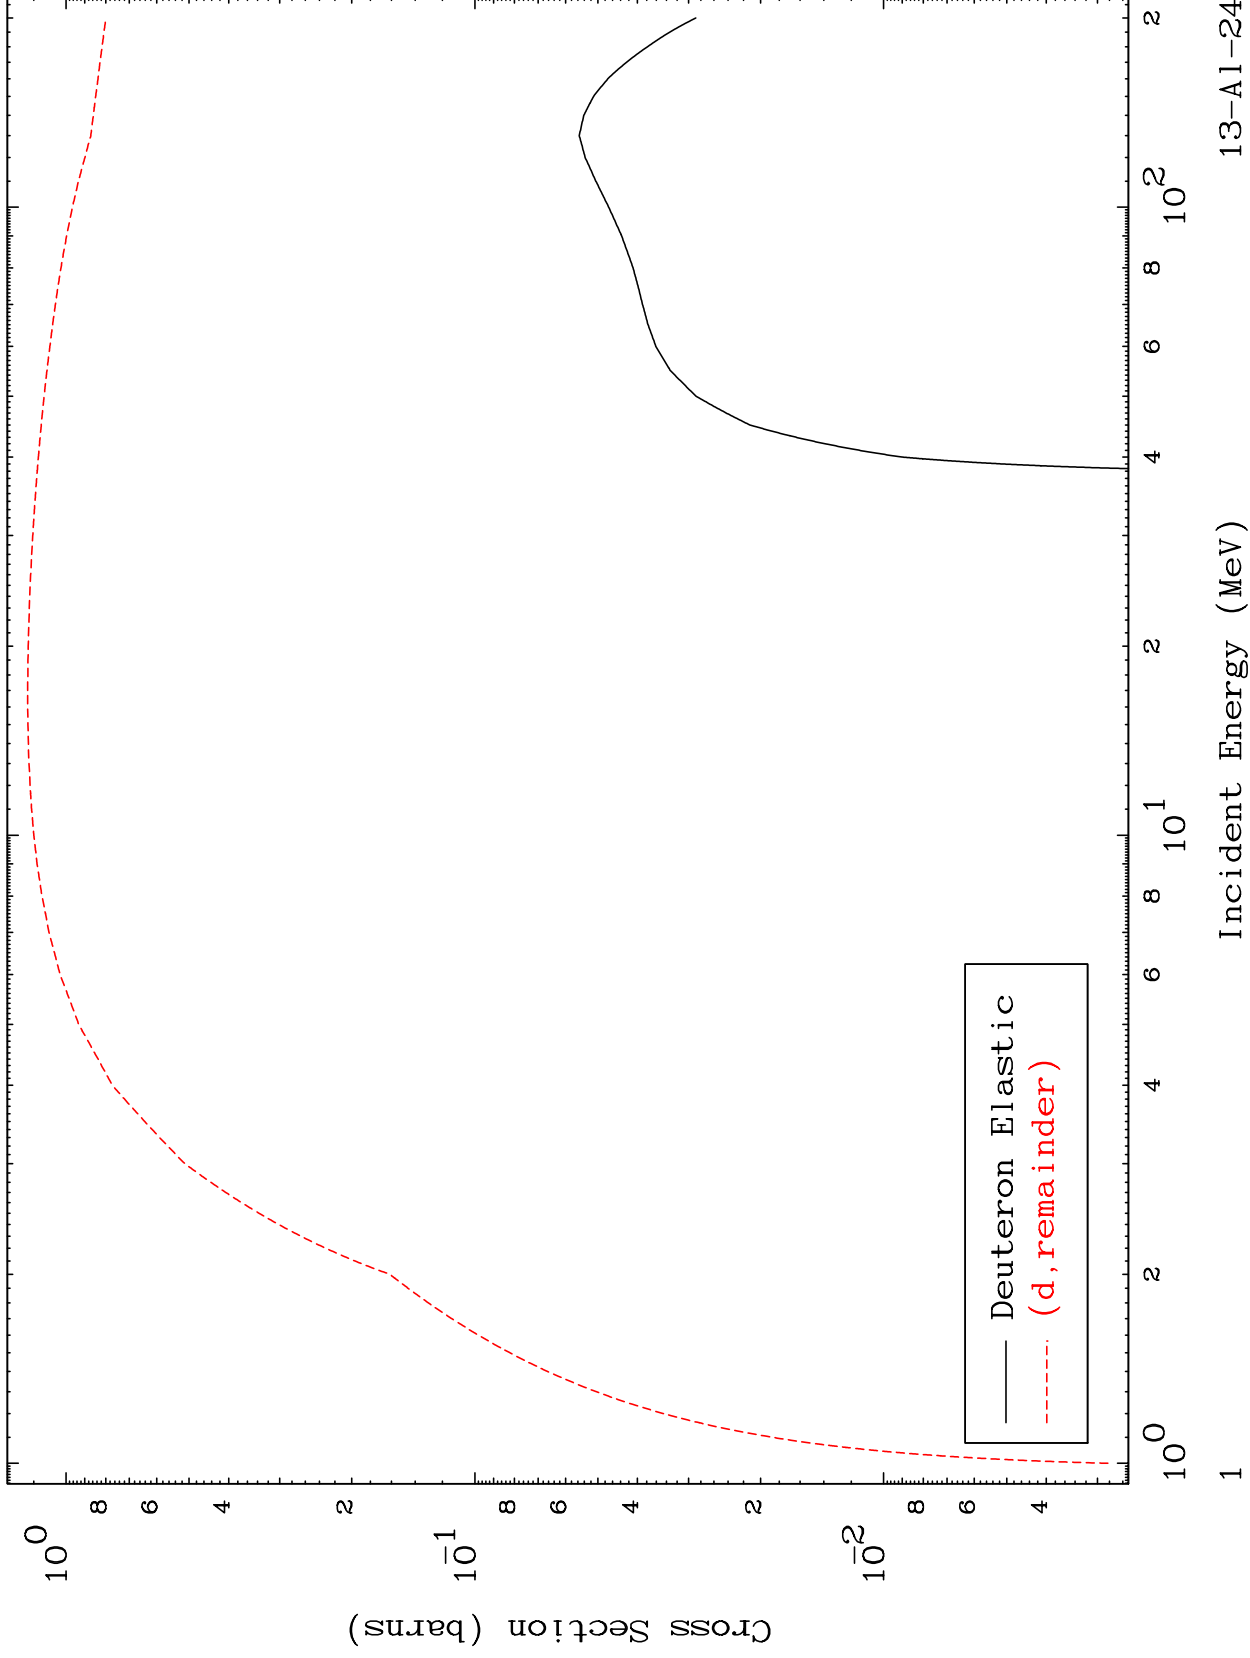

Press Mouse Button to Start

MAT 1316

Deuteron Major
0 Kelvin Cross Sections

13-Al-24

13-Al-24