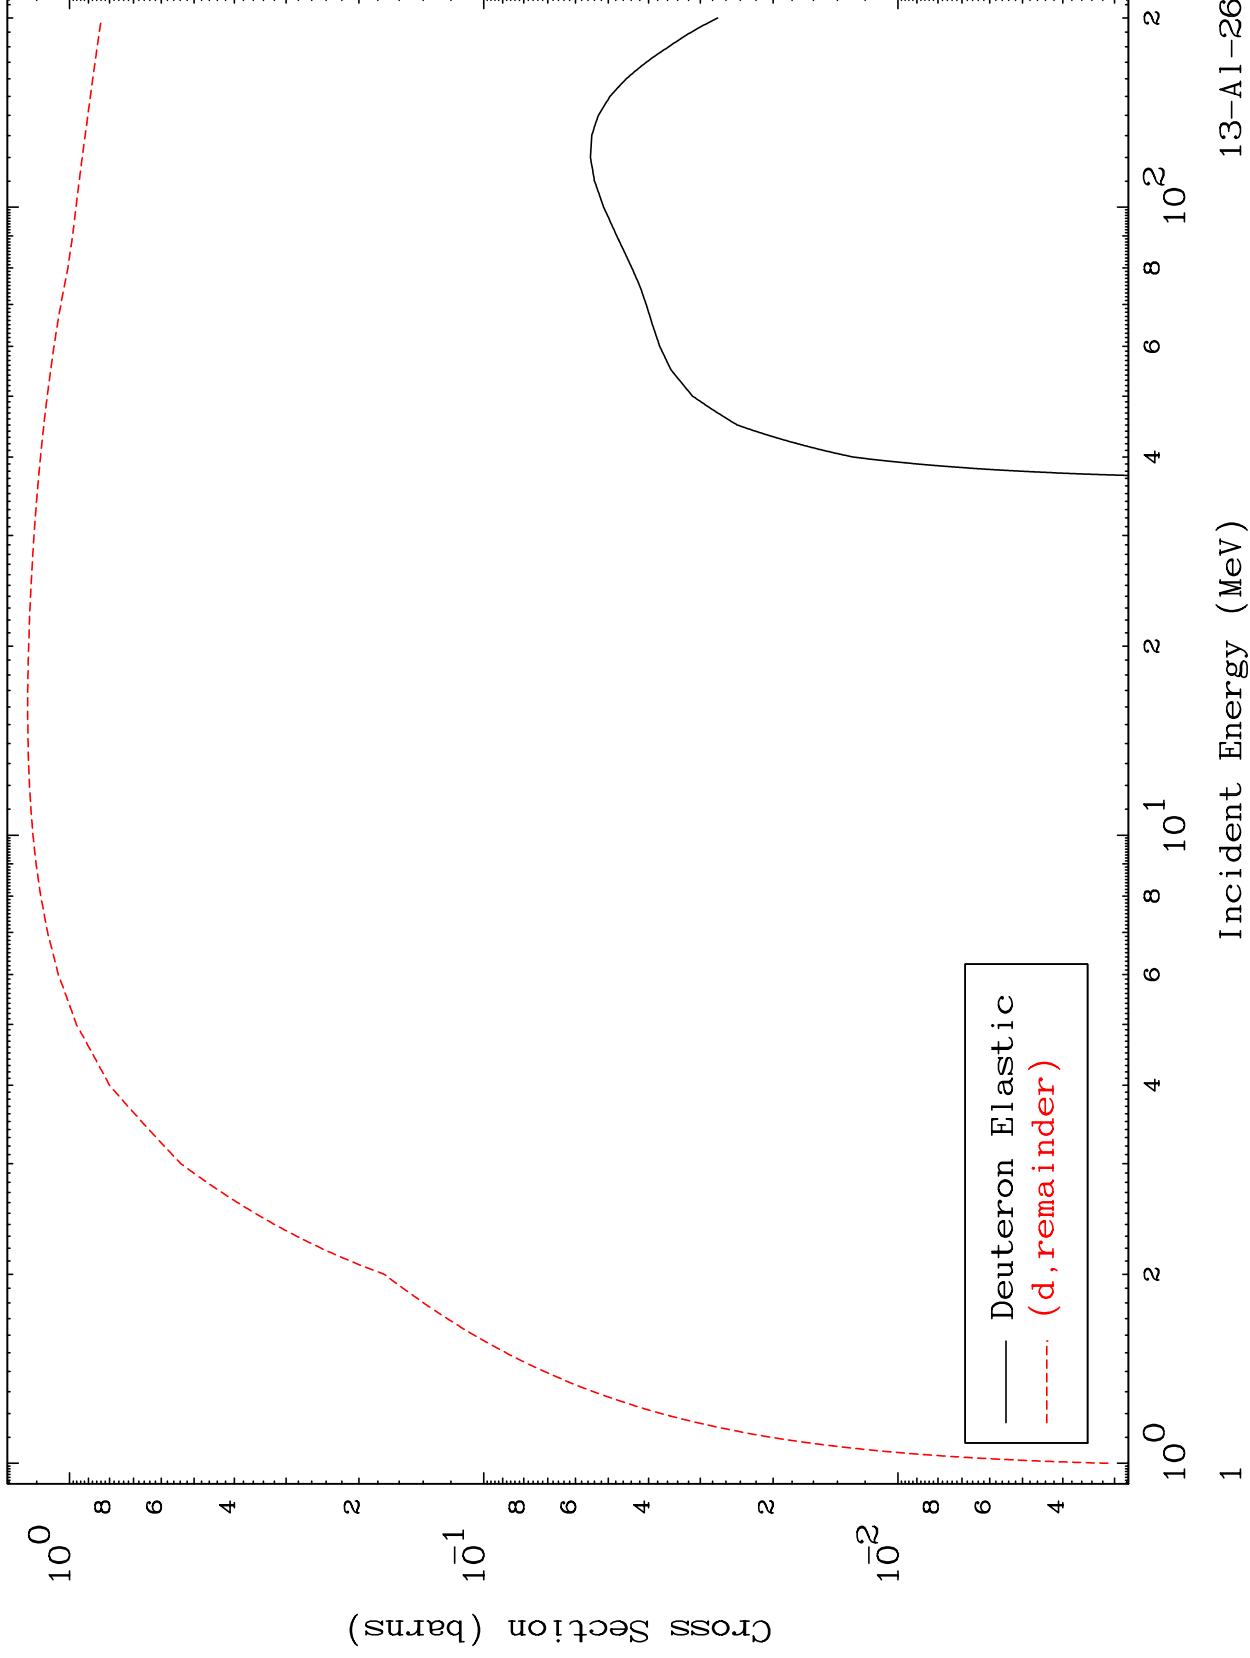

Press Mouse Button to Start

MAT 1323

Deuteron Major
0 Kelvin Cross Sections

13-A1-26

13-A1-26