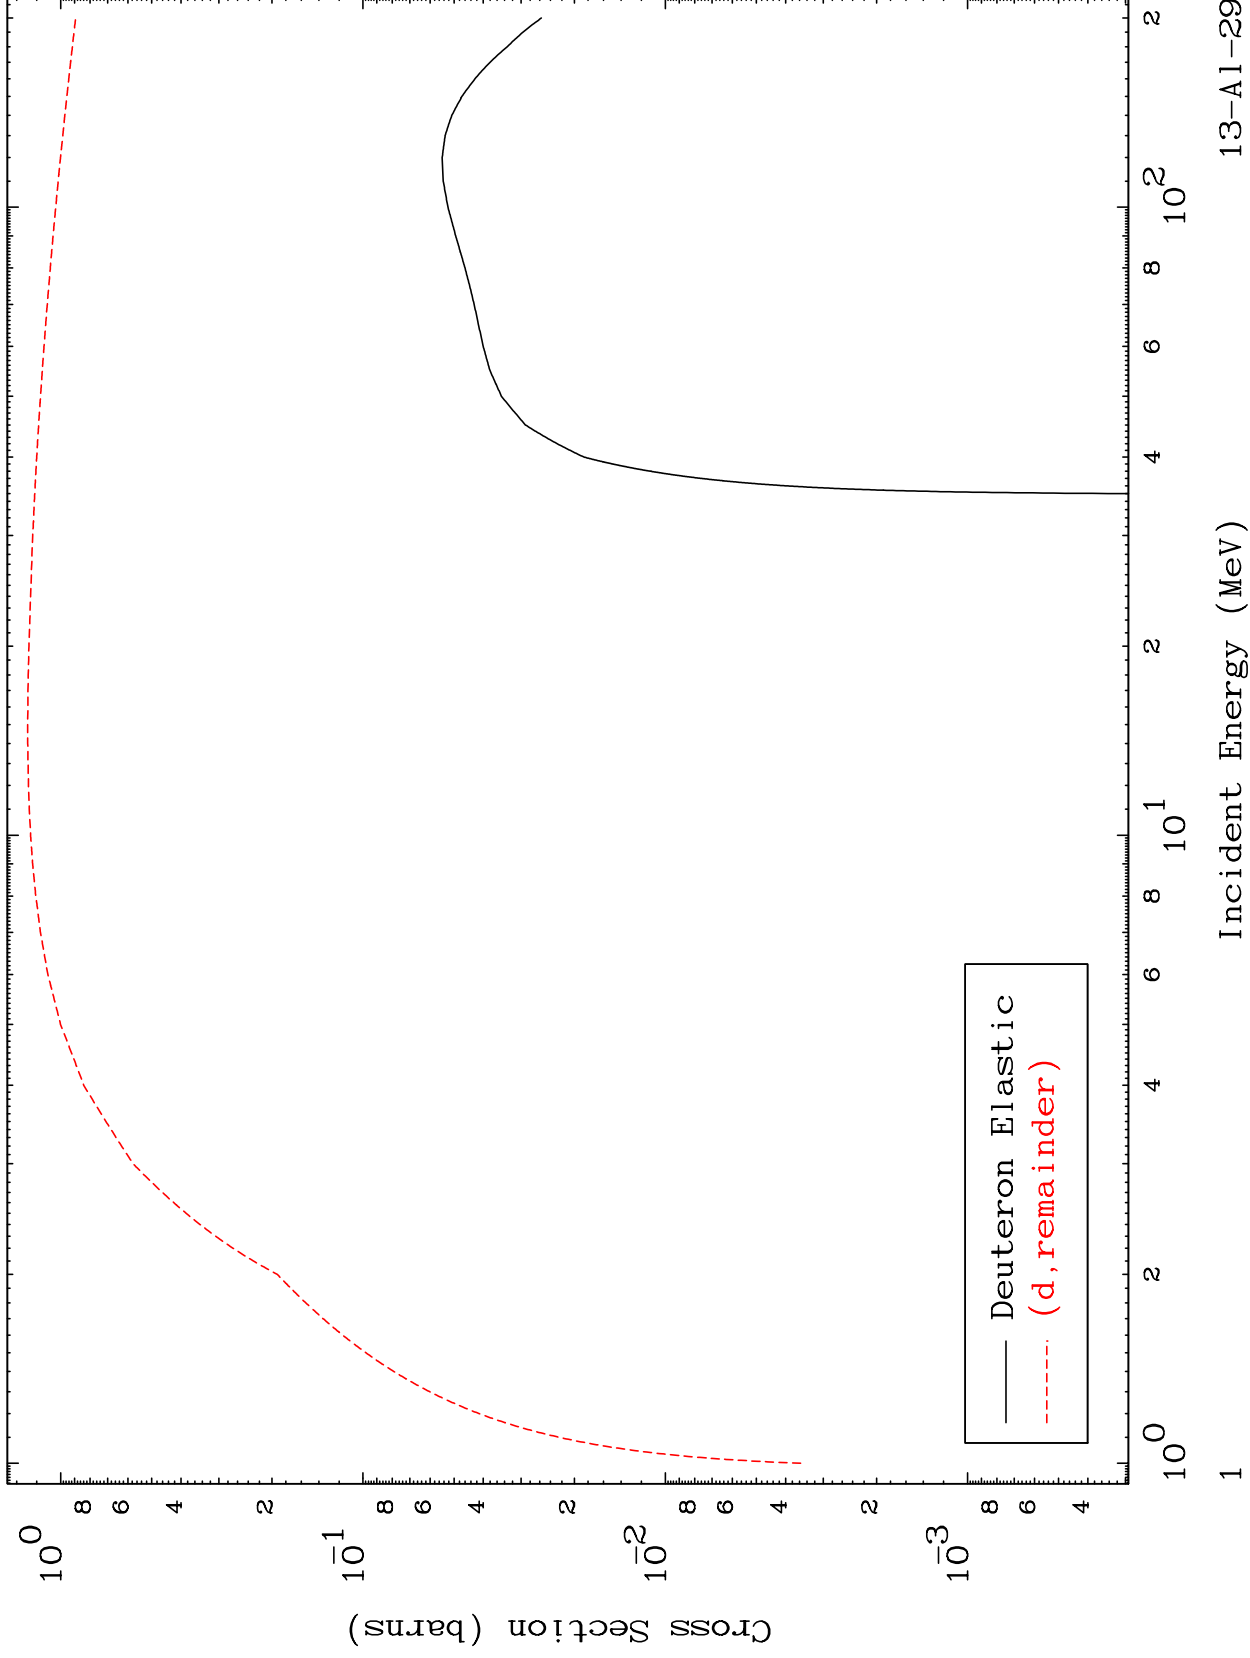

Press Mouse Button to Start

MAT 1331

Deuteron Major  
0 Kelvin Cross Sections

13-A1-29

13-A1-29