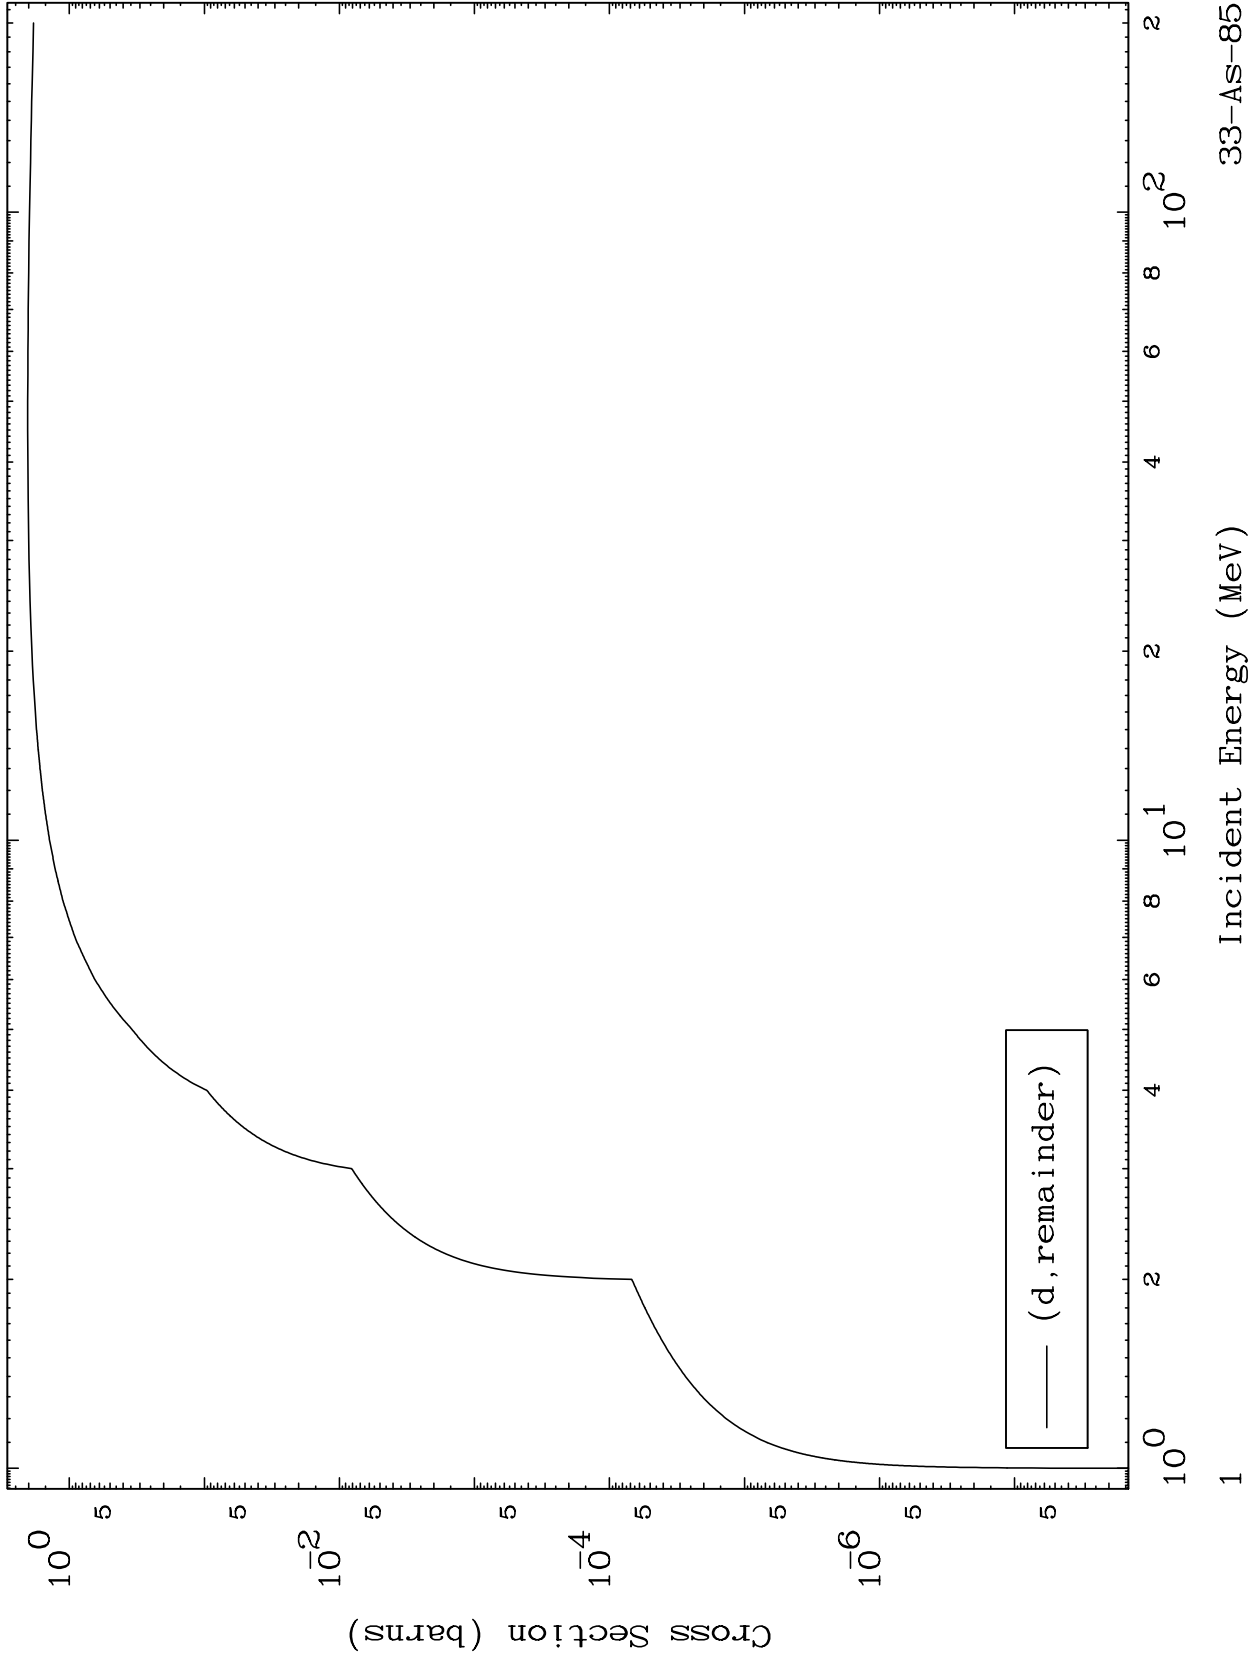

Press Mouse Button to Start

MAT 3355

Deuteron Major  
0 Kelvin Cross Sections

33-As-85

33-As-85