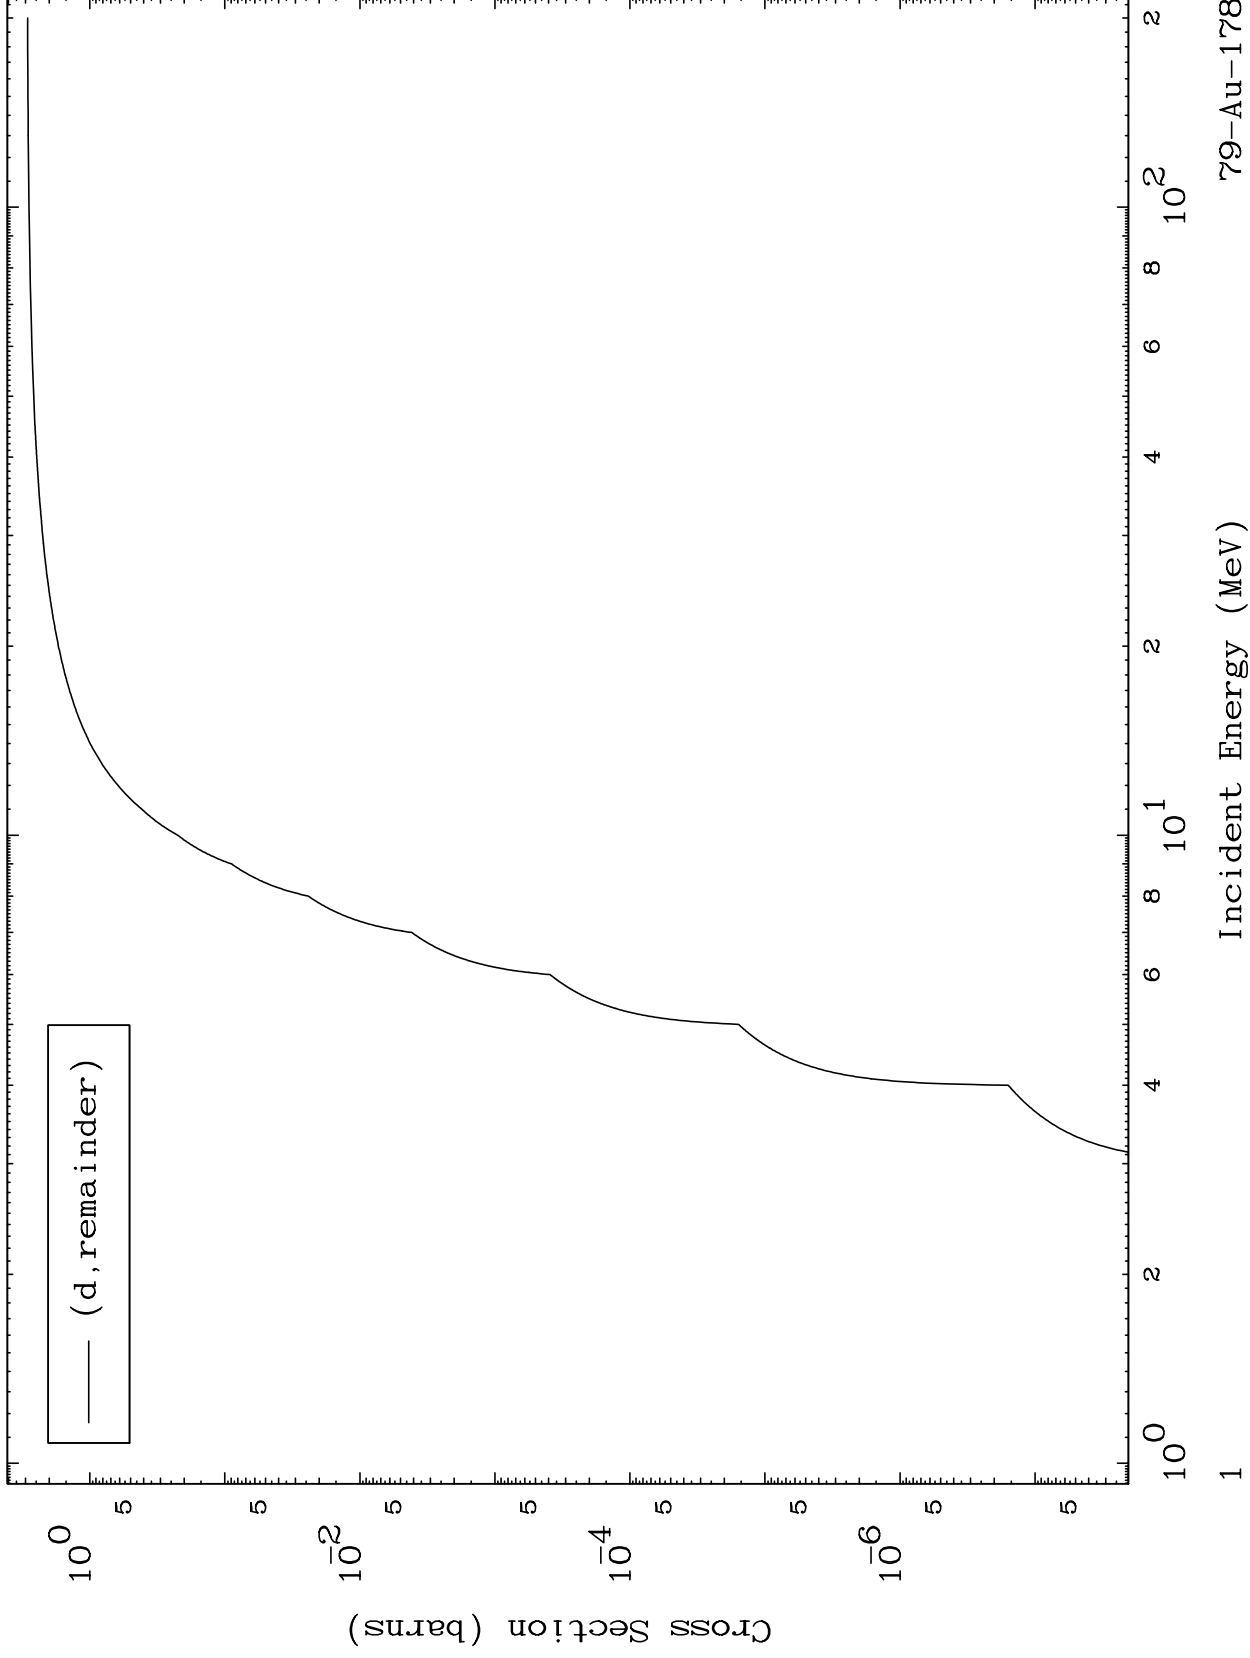

Press Mouse Button to Start

MAT 7868

Deuteron Major
0 Kelvin Cross Sections

79-Au-178

79-Au-178

Incident Energy (MeV)