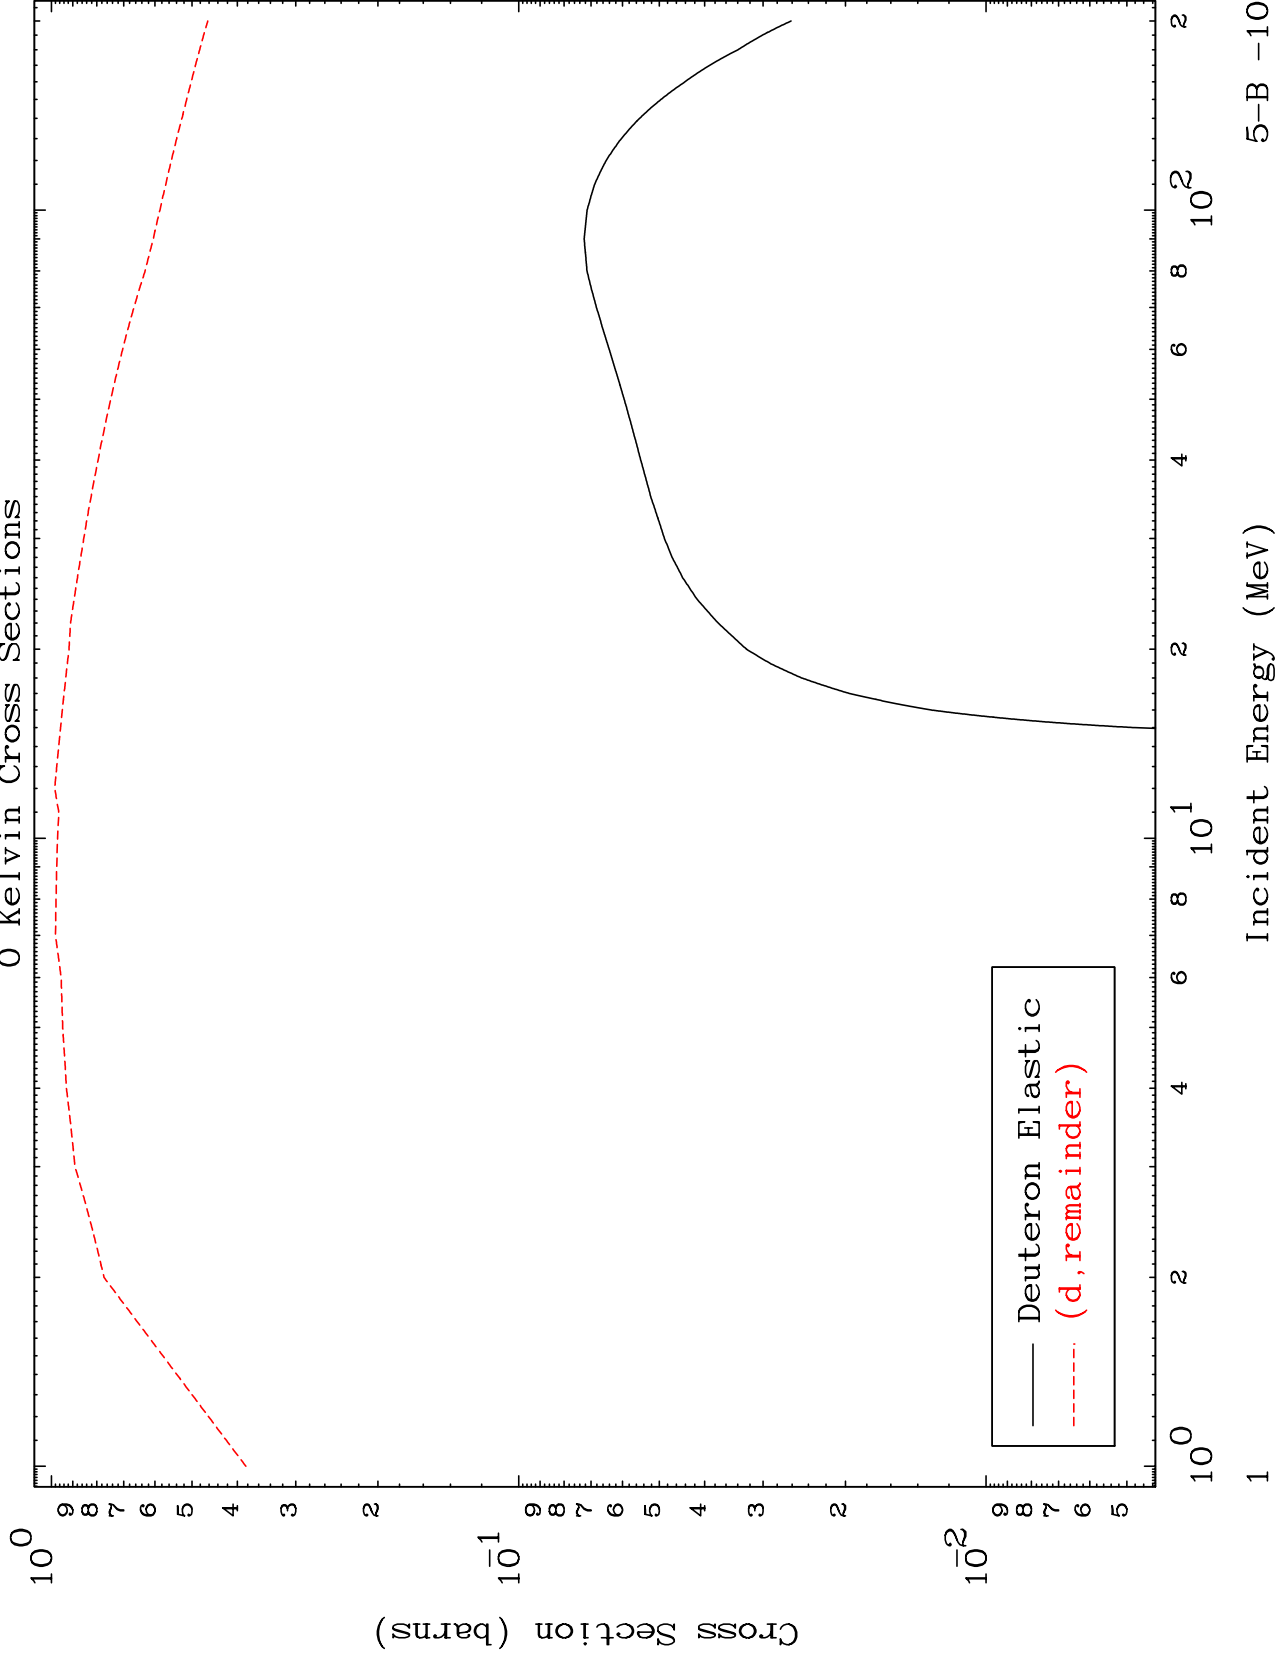

Press Mouse Button to Start

MAT 525

Deuteron Major
0 Kelvin Cross Sections

5-B -10

5-B -10