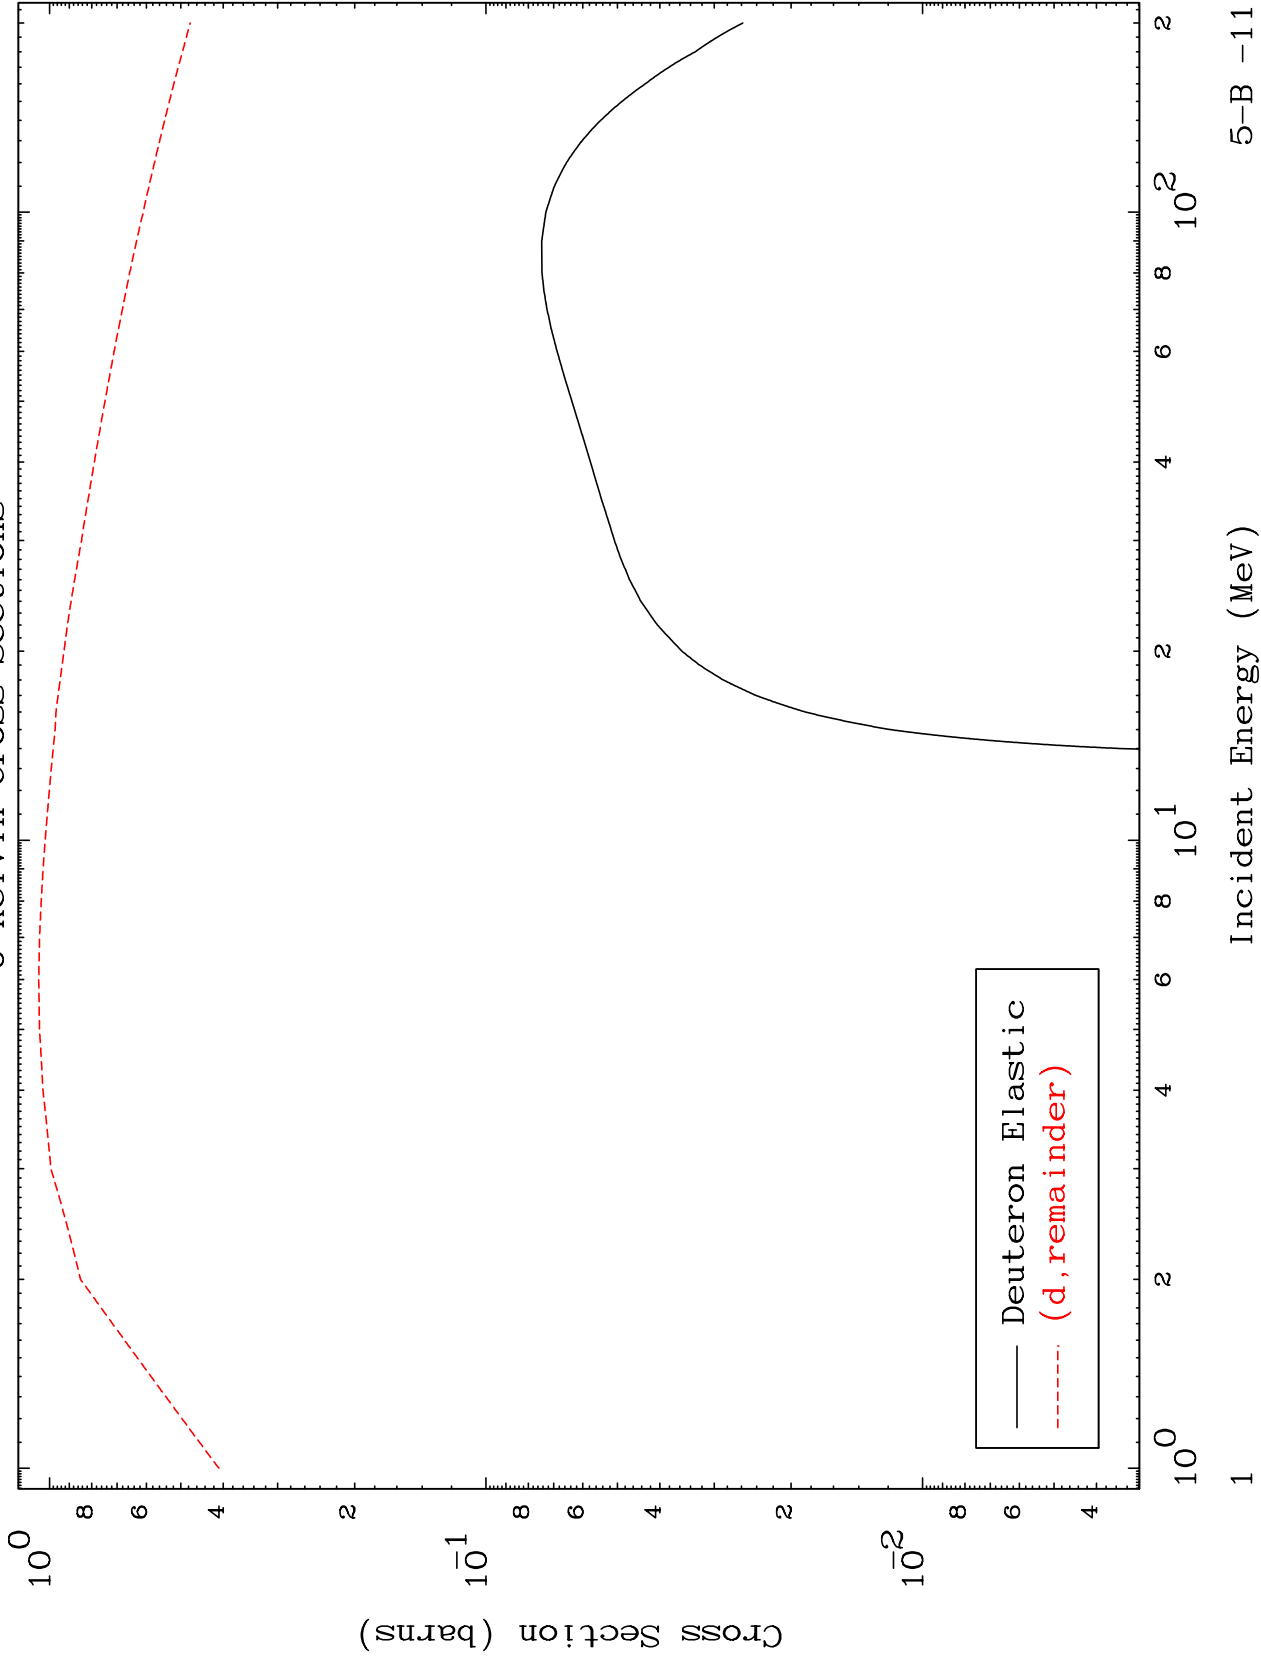

Press Mouse Button to Start

MAT 528

Deuteron Major
0 Kelvin Cross Sections

5-B -11

5-B -11