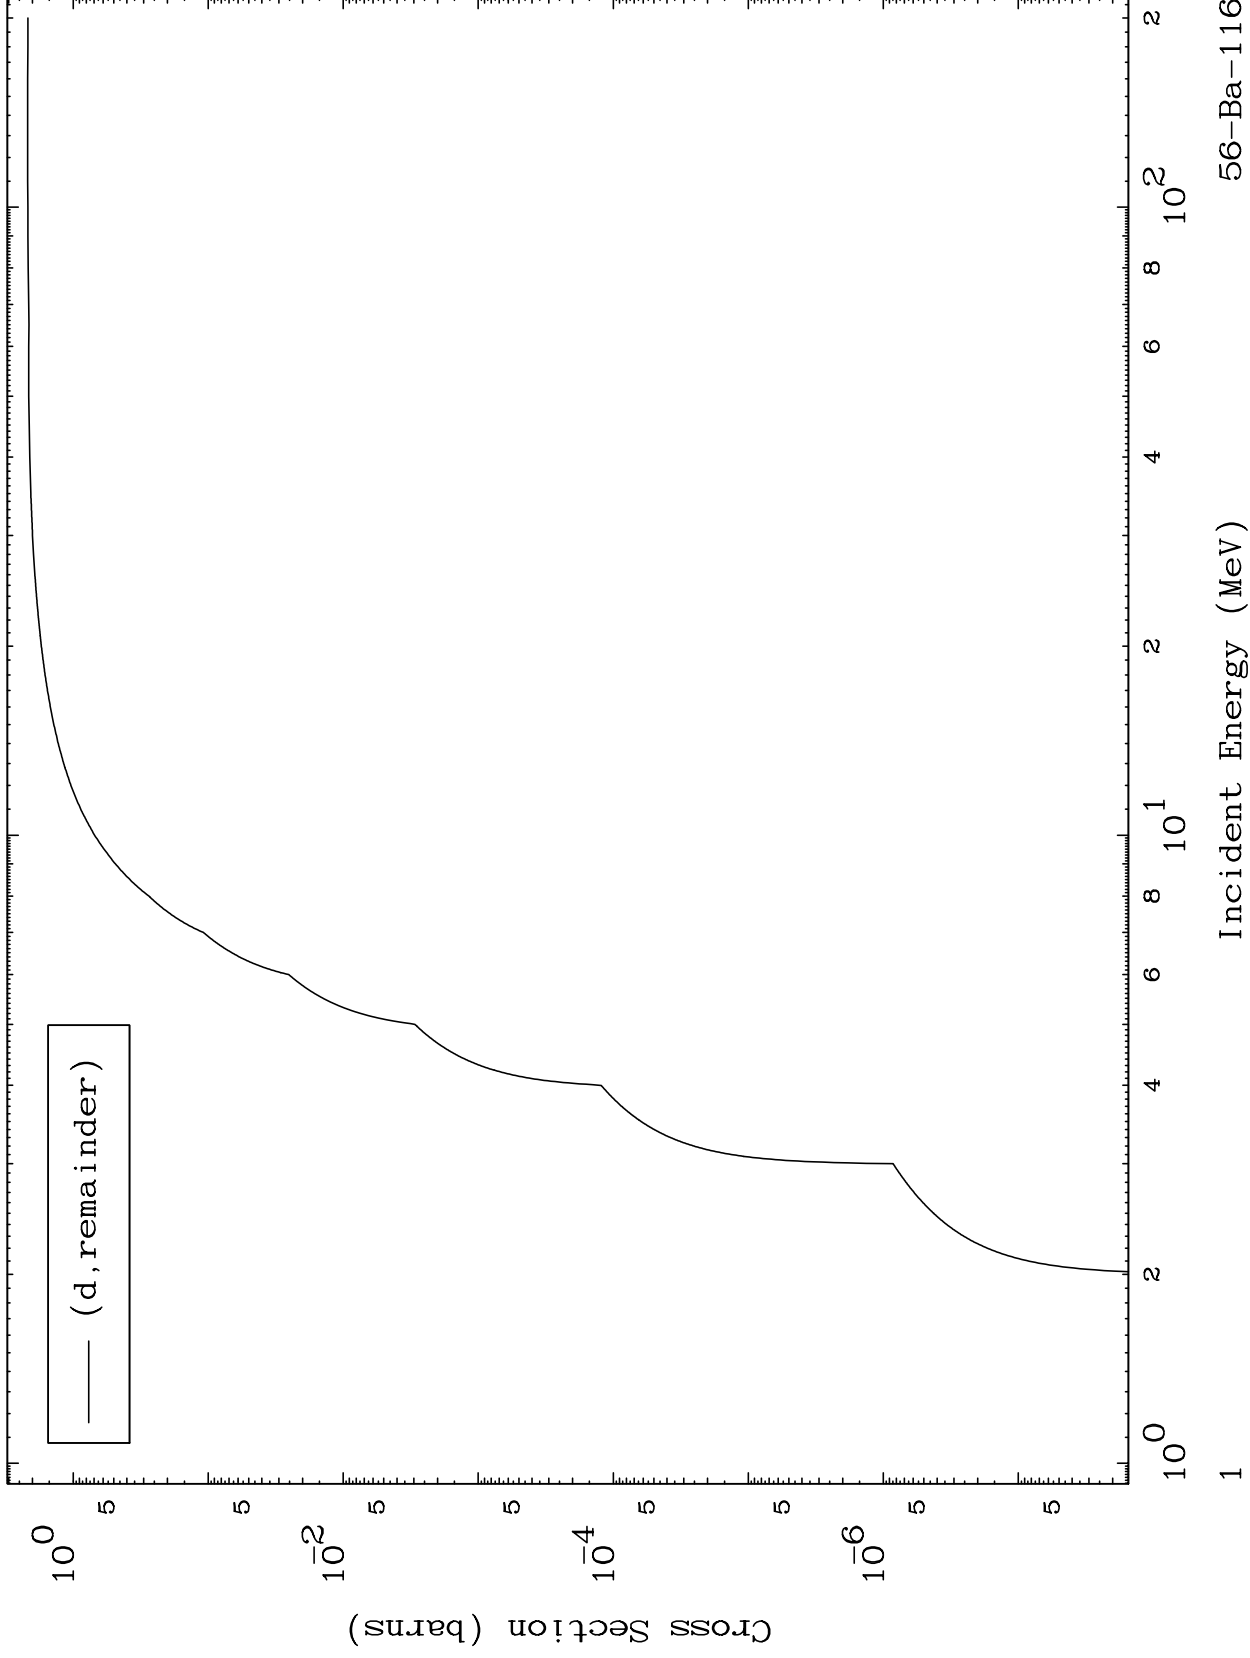

Press Mouse Button to Start

MAT 5583

Deuteron Major
0 Kelvin Cross Sections

56-Ba-116

56-Ba-116