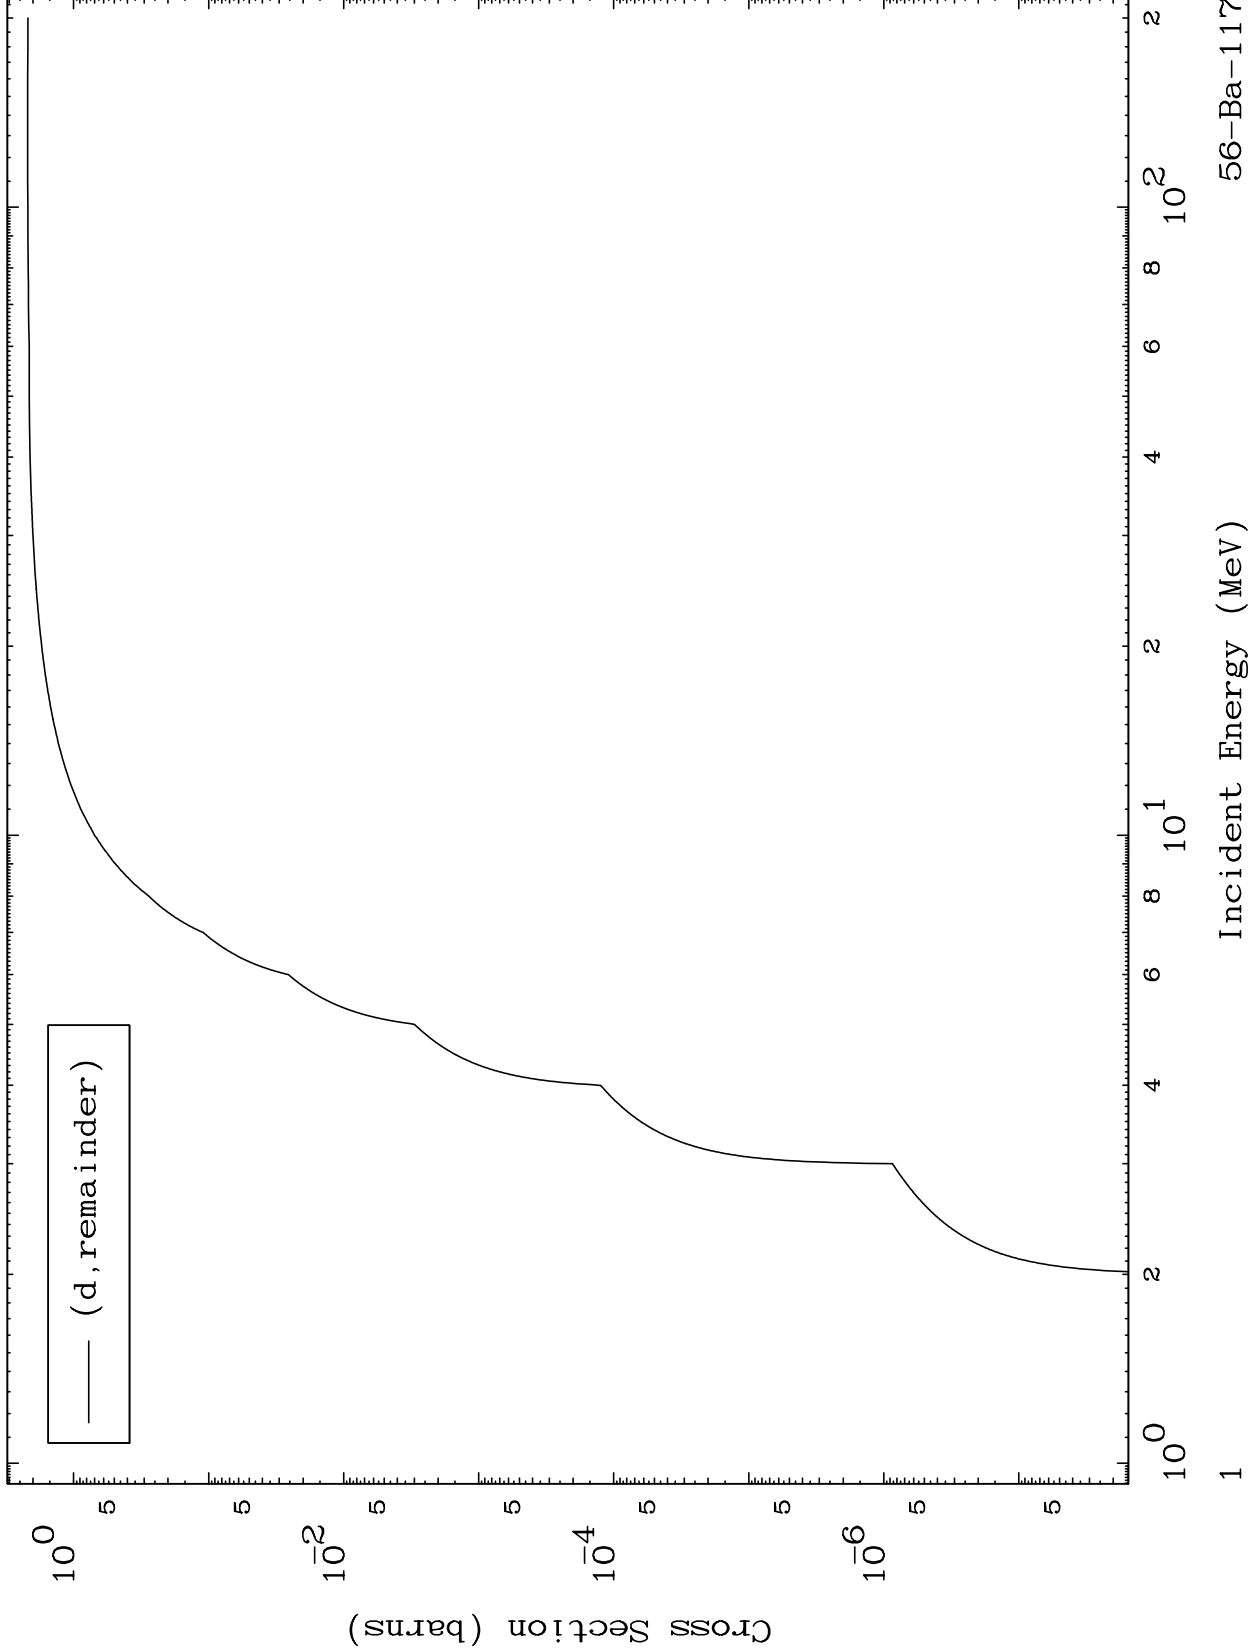

Press Mouse Button to Start

MAT 5586

Deuteron Major  
0 Kelvin Cross Sections

56-Ba-117

56-Ba-117